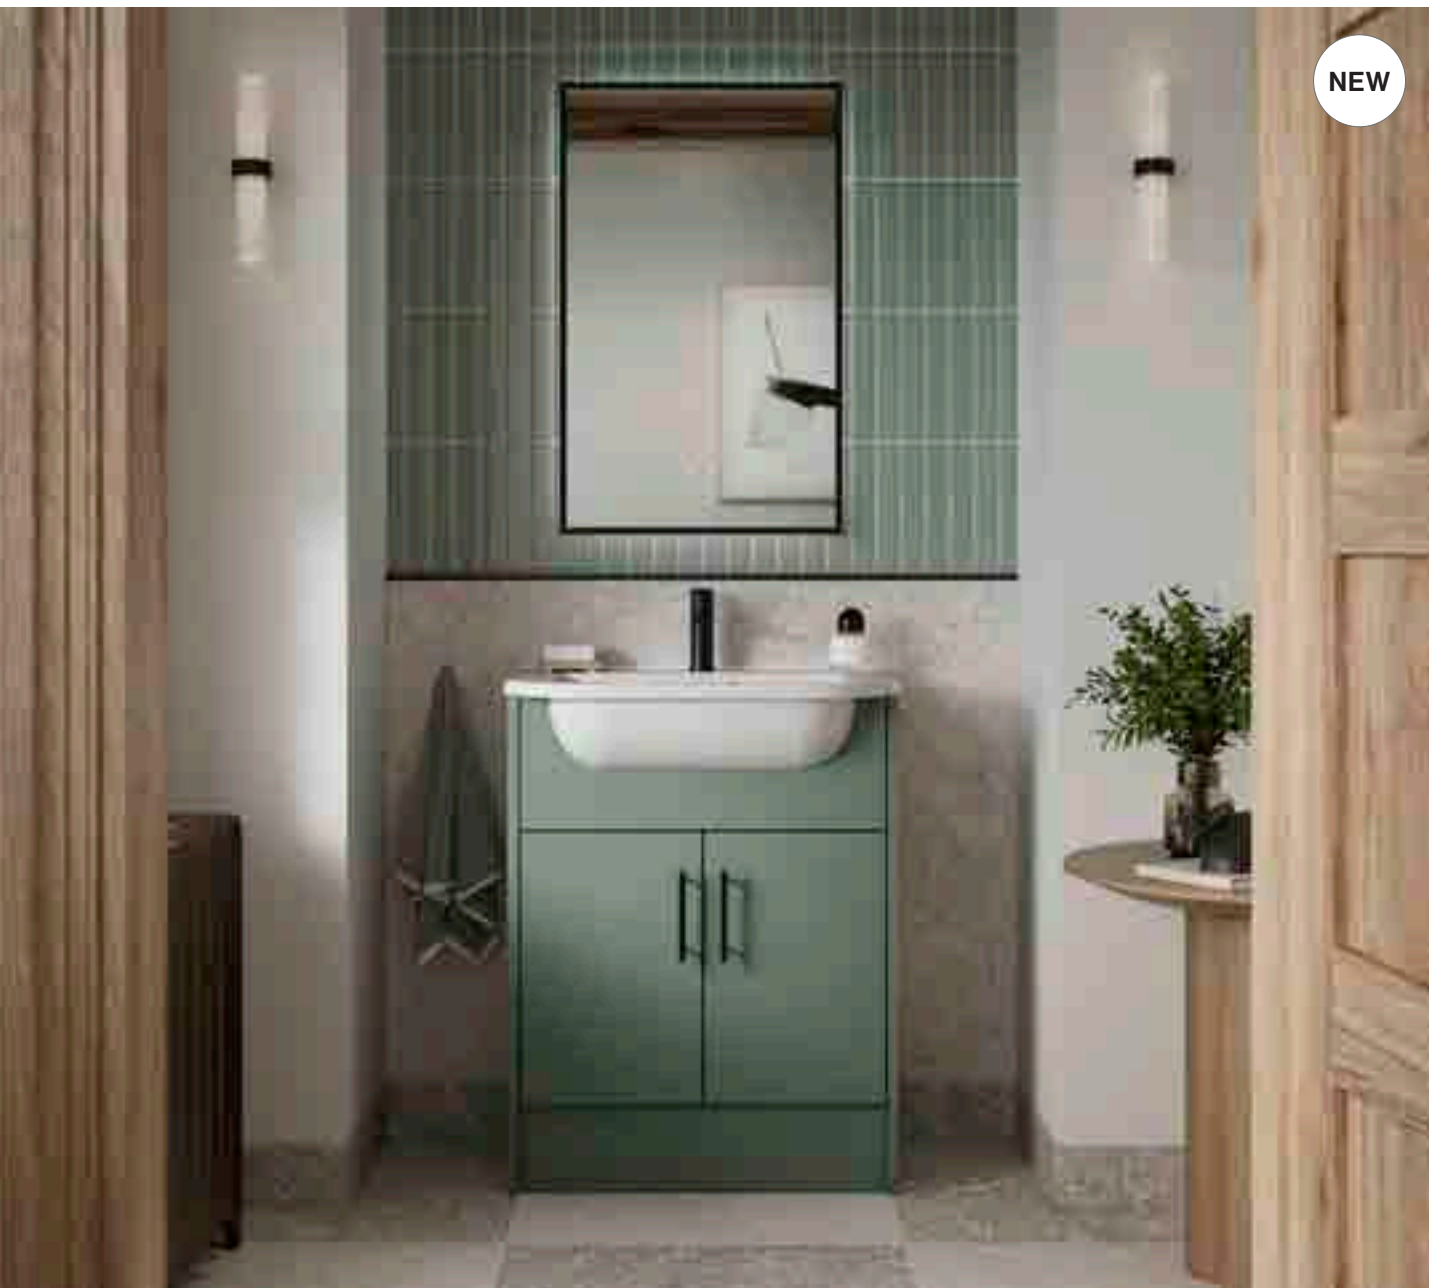

Bourton

Muted Green

NEW