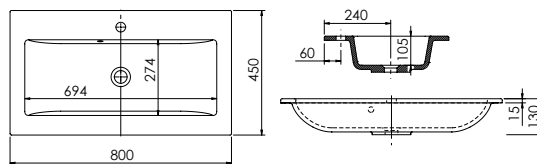

Product Finishes	Vada 800 800w x 450d x 15h
White	3188 (to fit Vanity 800)
Price	£290.00