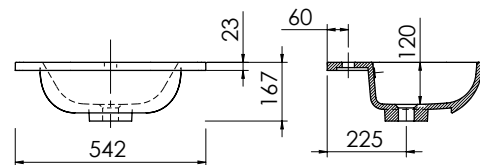

Derwent Shoulder Cast Semi-Recessed Basin

Designed to sit directly on to a 500mm or 600mm standard or slimline basin unit with end panels. Single tap hole and integrated type 3 overflow ring. Requires a slotted waste.

Product Finishes	Derwent Cast 542 542w x 456d x 23h
White	373708 (to fit 500 unit)
Price	£245.00