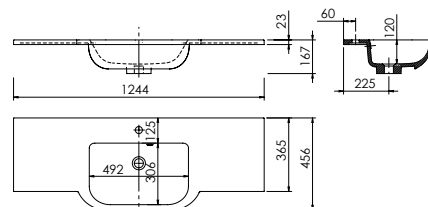

Derwent Shoulder Cast Semi-Recessed Standard Depth Wing Basin

Designed to sit directly on to a 500 or 600 standard basin unit plus additional units up to an overall maximum length of 1242mm or 1542mm. Single tap hole and integrated type 3 overflow ring. Requires a slotted waste.

Product	Derwent 1242 Central Bowl
Finishes	1242w x 376d x 23h (Requires 600mm basin unit)
White	Central Bowl - 373718
Price	£415.00