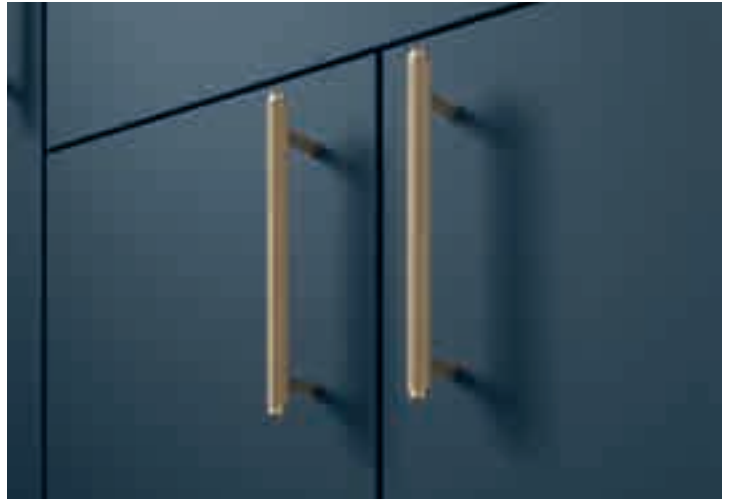

# Aston

Muted Blue

**Get the look**

300 Base Unit Slim  
500 Basin Unit Slim  
300 Base Unit Slim  
500 WC Unit Slim

**Complete the look**

Cherwell Semi-Recessed Basin  
Glasbury Brushed Brass Tap  
Cherwell BTW Pan with Ashford Seat  
Arctic White Postformed Worktop 22mm  
Ortega Brushed Brass Handle  
Pasco 450 Mirror