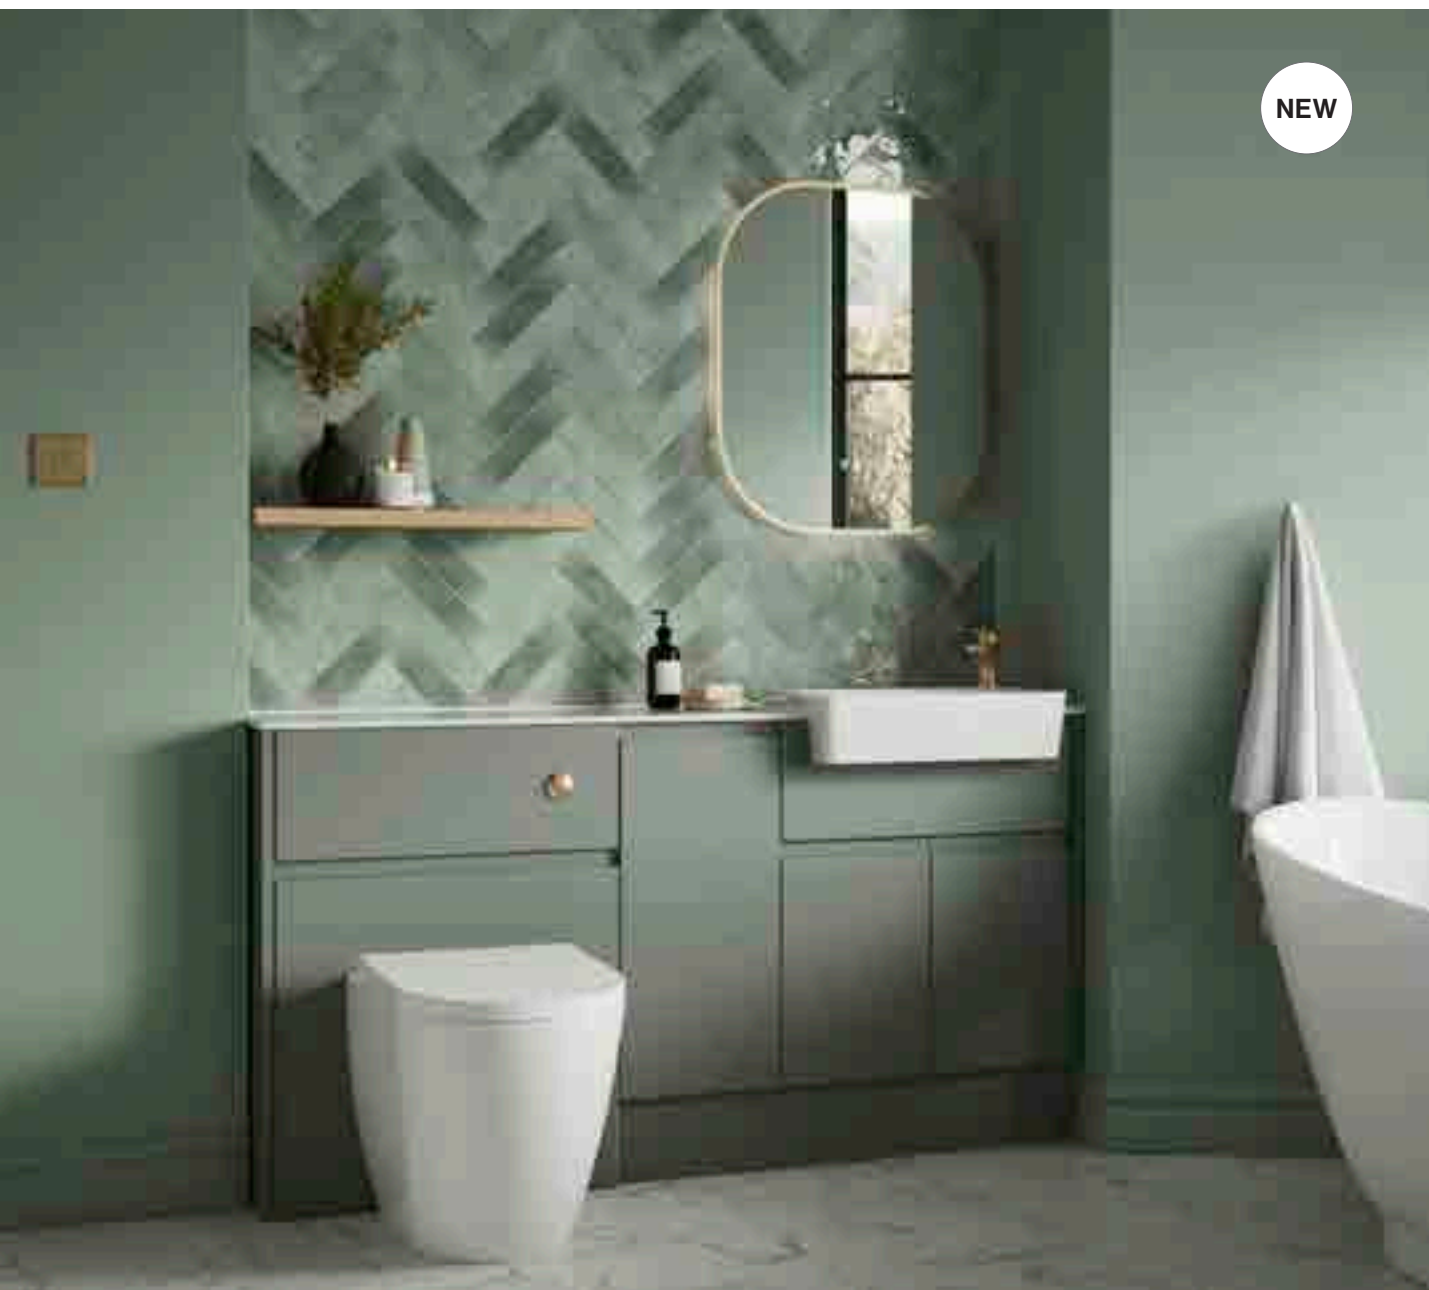

Elmore

Muted Green

NEW