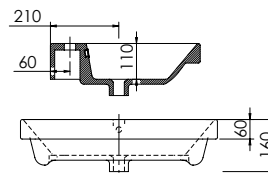

Product	Abano 600
Finishes	600w x 460d x 60h
White	8946 (to fit Vanity 600)
Price	£185.00