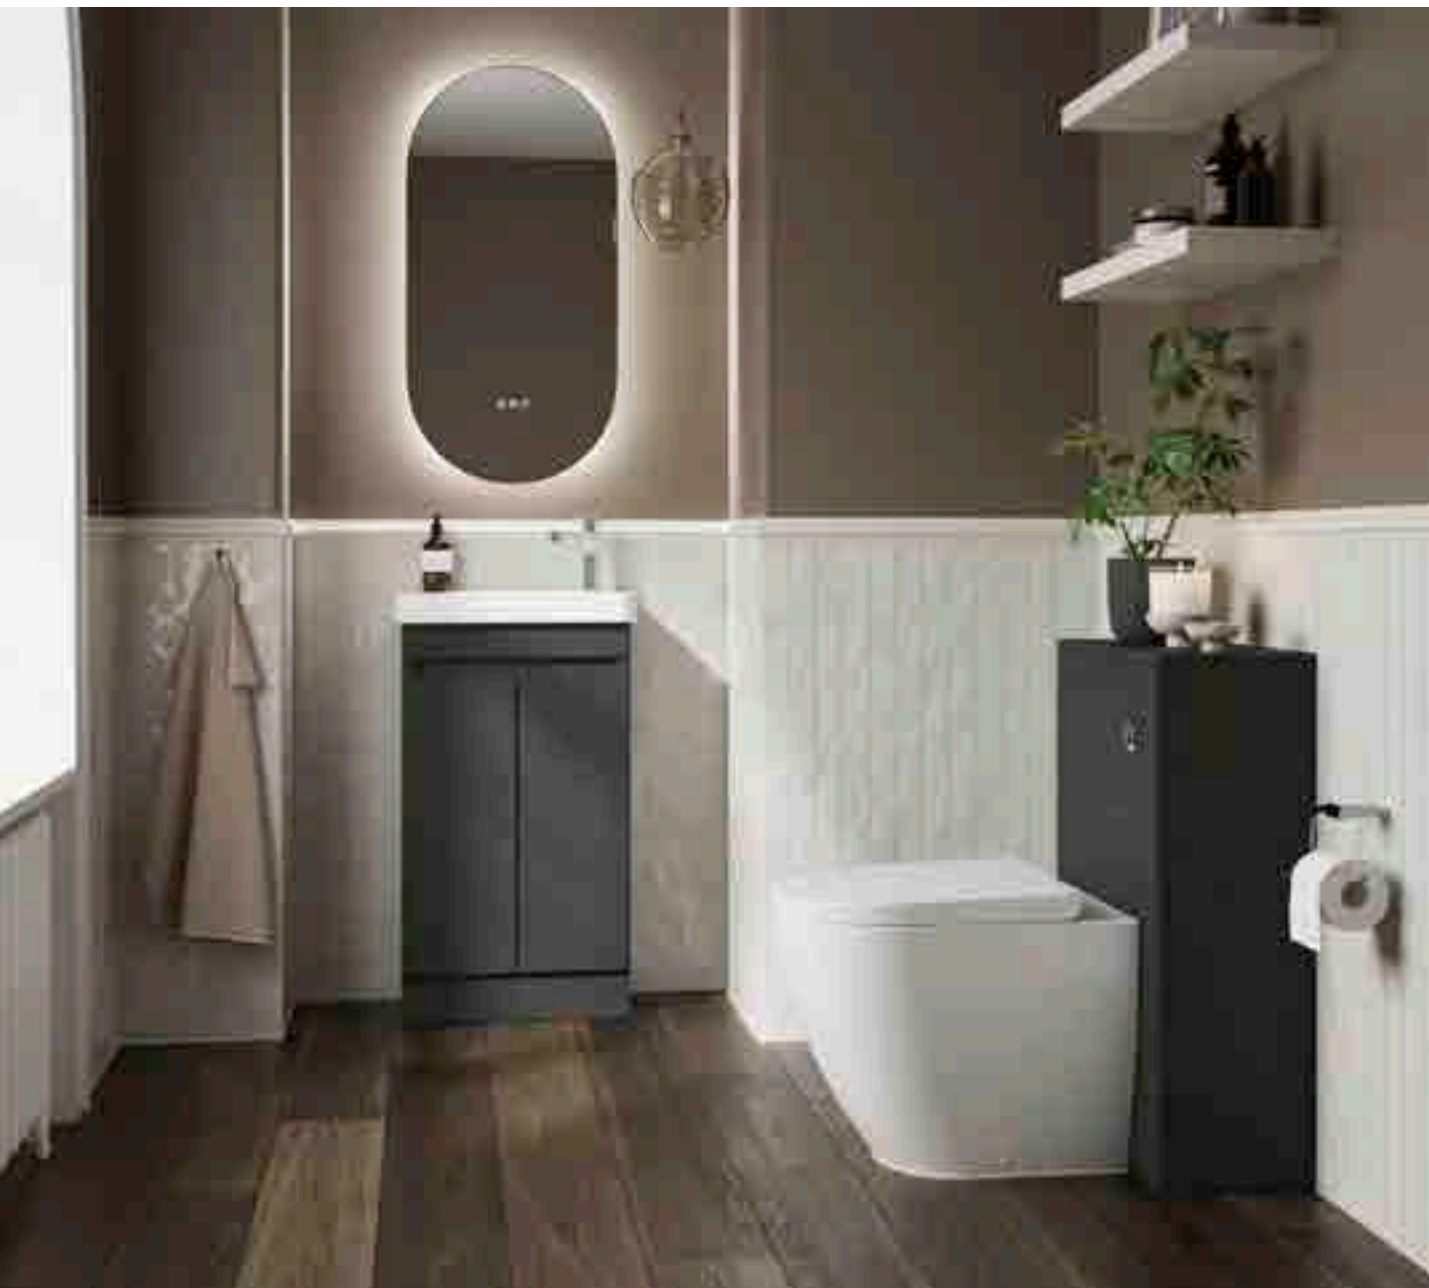

Byford

Solid Black