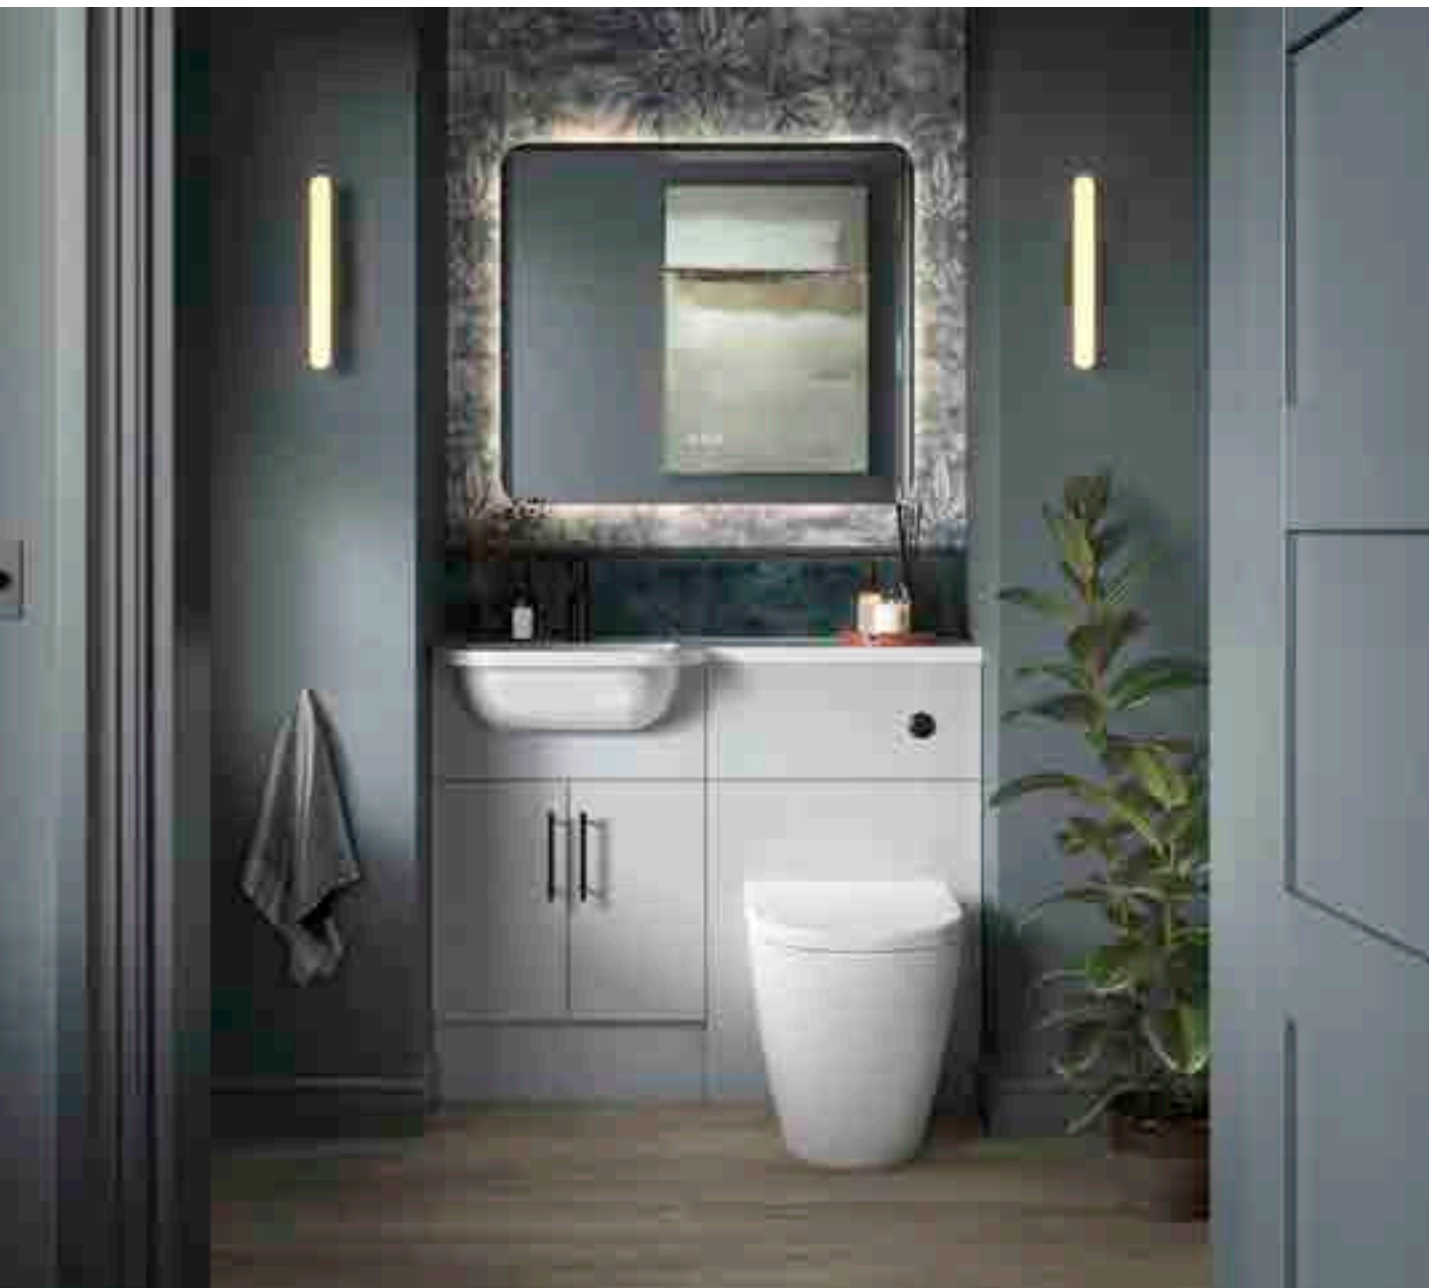

Bourton

Glossy Grey