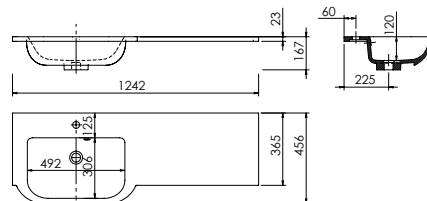

Product	Derwent Wing 1242
Finishes	1242w x 456d x 23h (Requires 600mm basin unit)
White	Left Bowl - 373701
White	Right Bowl - 373702
Price	£415.00