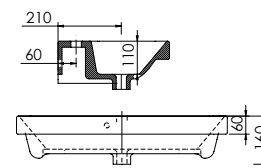

Product	Abano 700 Slim
Finishes	700w x 370d x 60h
White	8945 (to fit Vanity 700 slim)
Price	£180.00