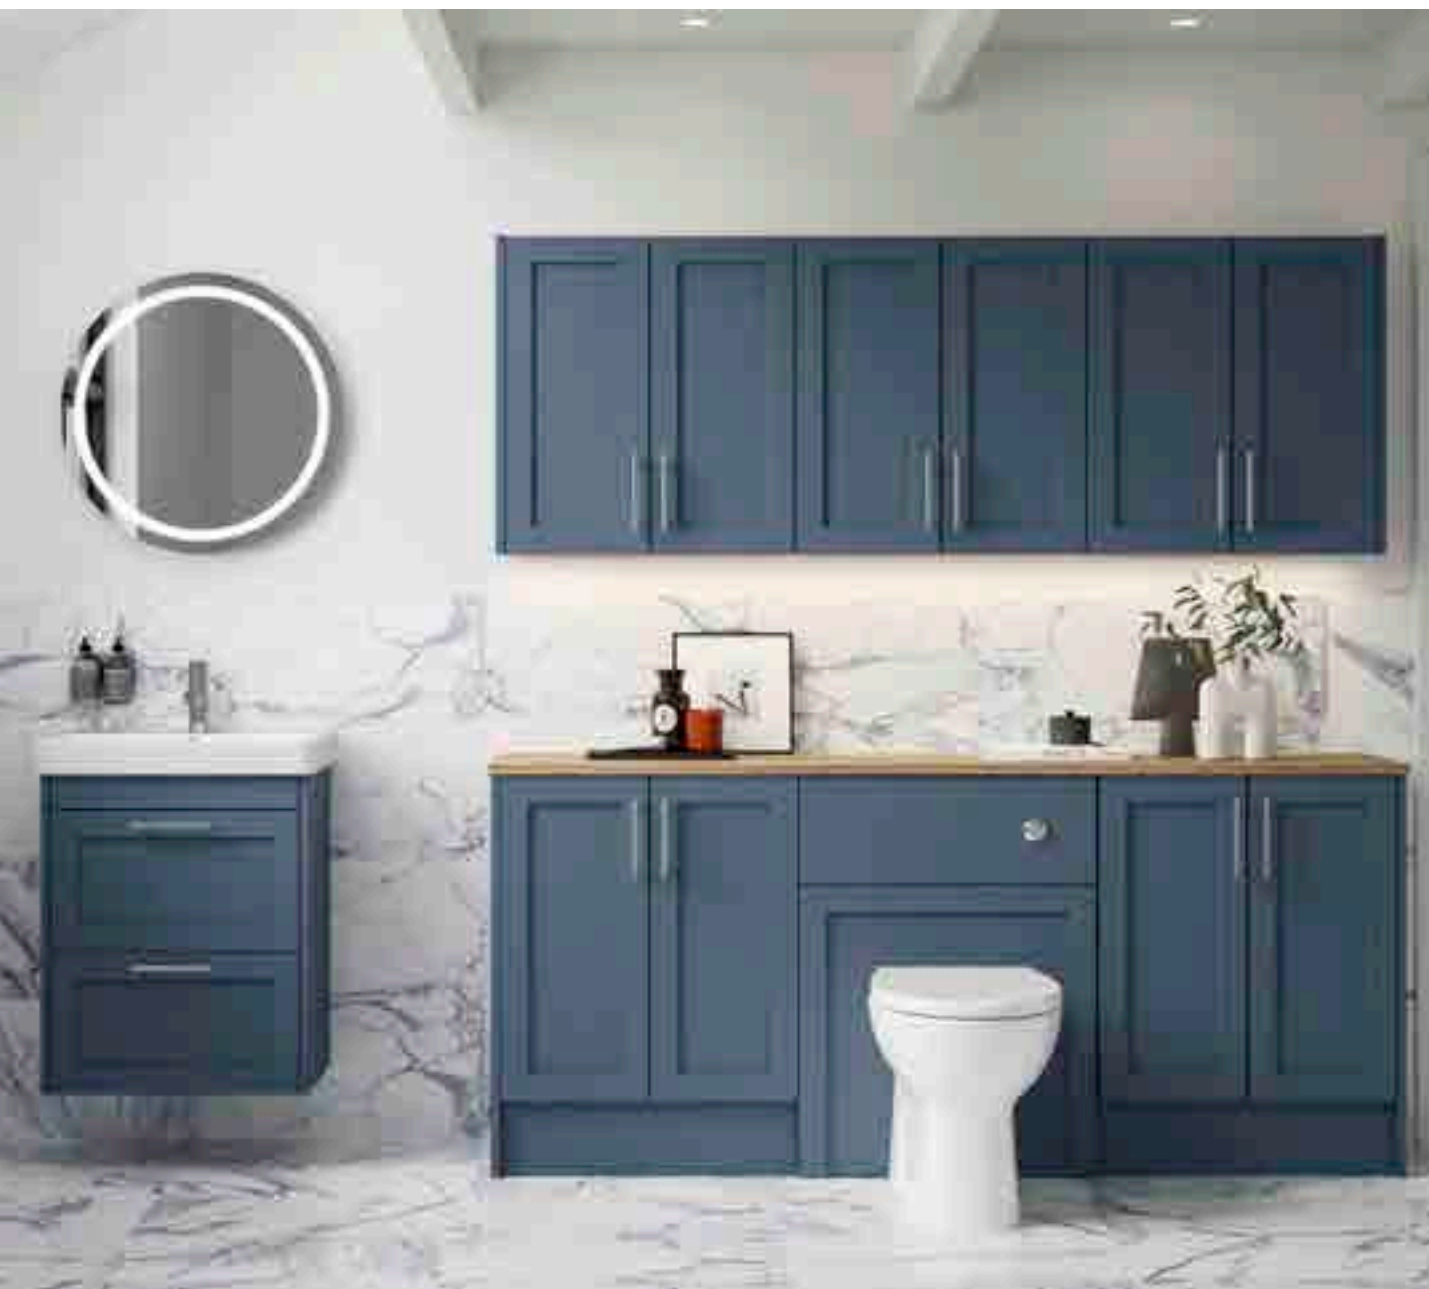

Winson

Muted Blue