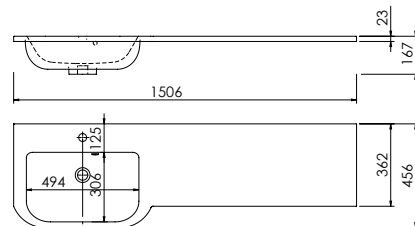

Product	Derwent Wing 1500
Finishes	1506w x 456d x 23h (Requires 600mm basin unit)
White	Left Bowl - 373573
White	Right Bowl - 373574
Price	£445.00