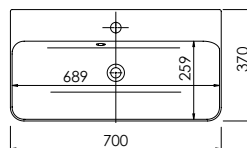

Product	Abano 700 Slim
Finishes	700w x 370d x 60h
White	8945 (to fit Vanity 700 slim)
Price	£180.00