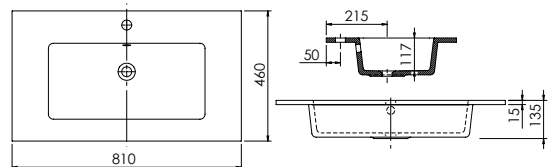

Product Finishes	Kenwyn 800 810w x 460d x 15h
White	373225 (to fit Vanity 800 Slim)
Price	£250.00