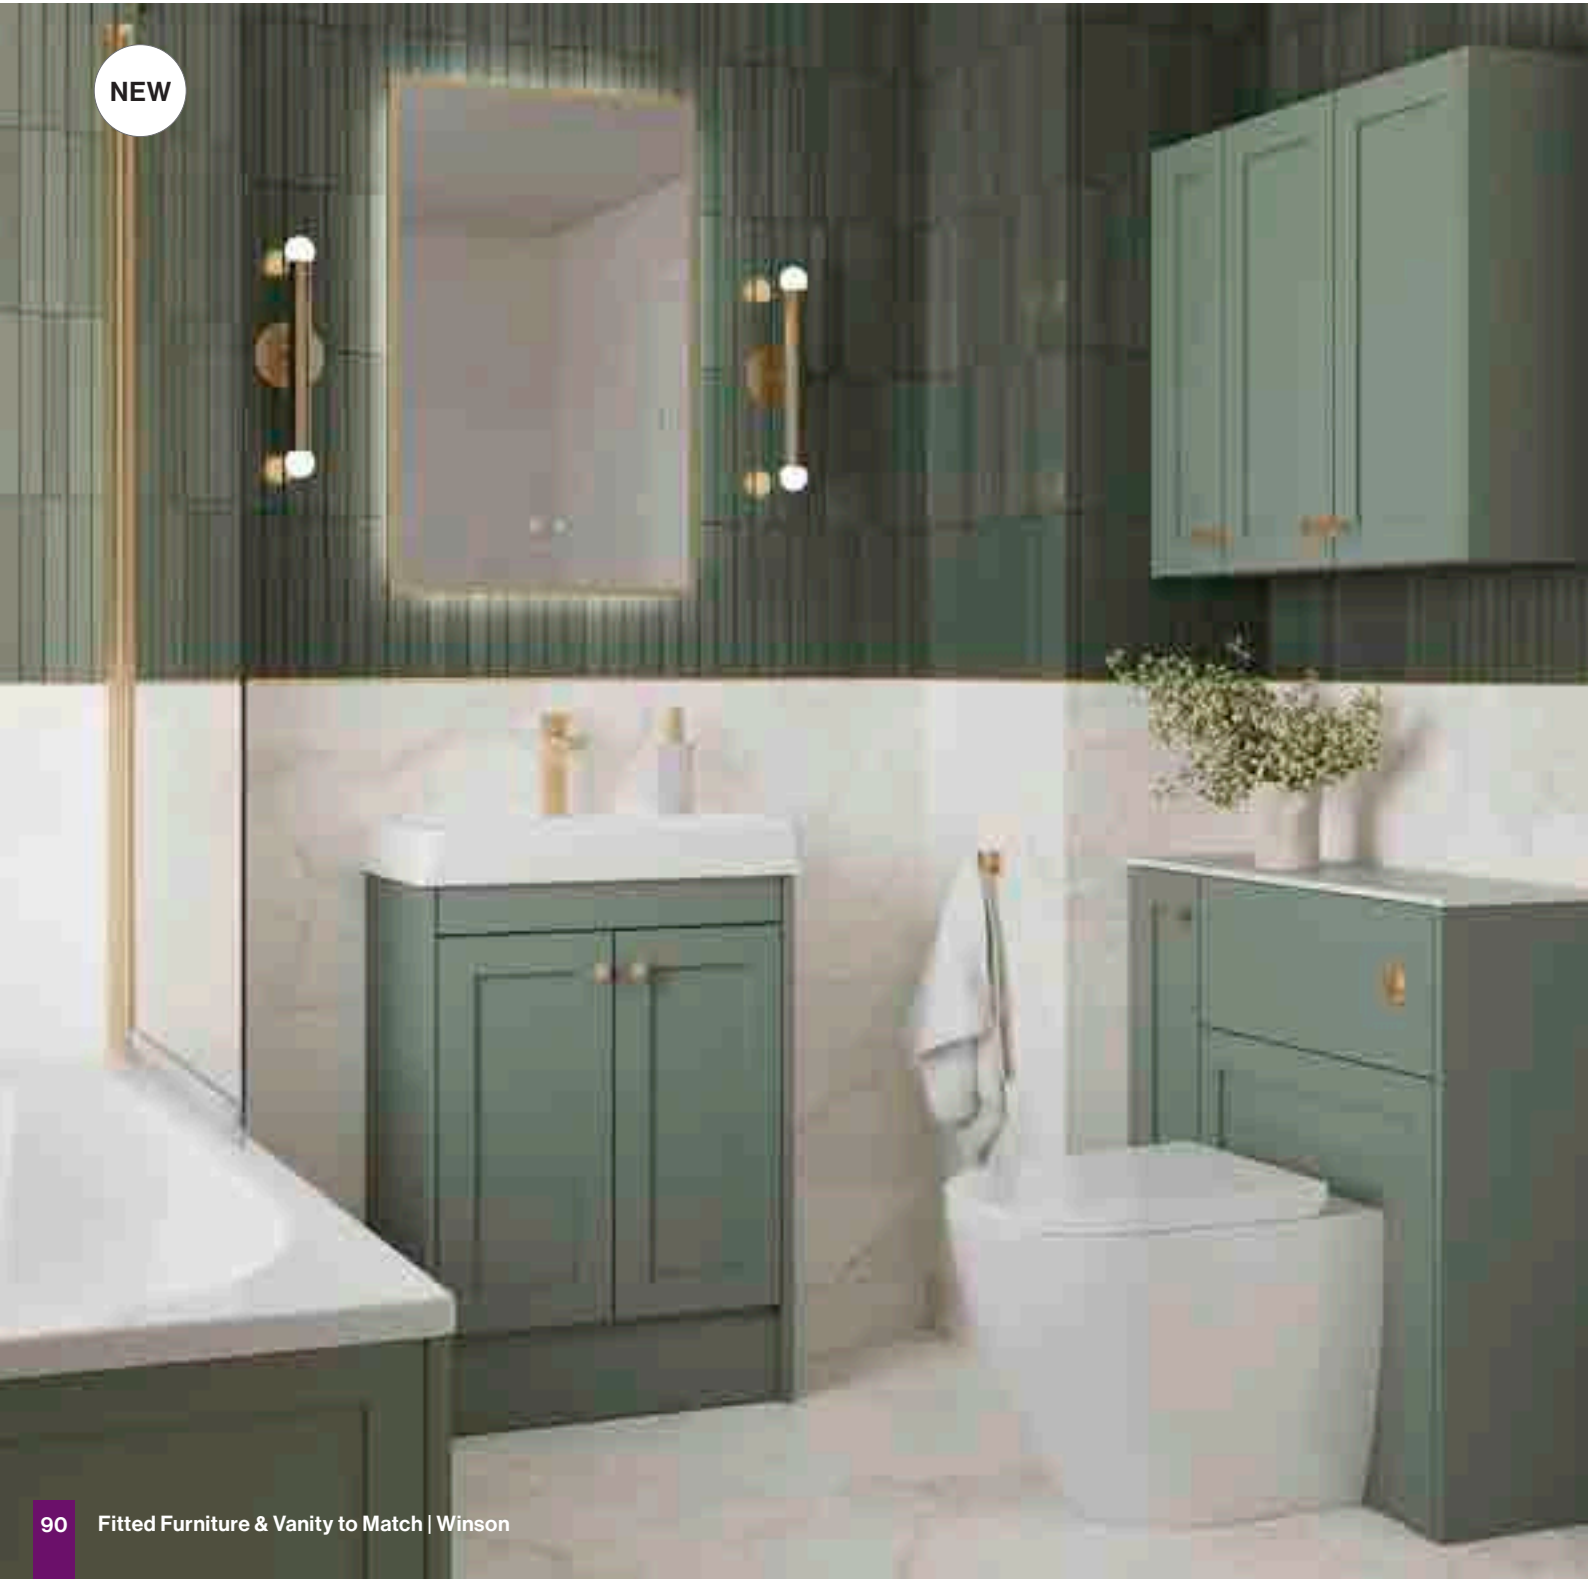

# Winson

## Range

Winson exudes timeless charm with its traditional shaker-style doors and soft-close doors and drawers, combining classic aesthetics with functional sophistication. Now available in nine elegant finishes, with matching floor reaching decor end panels which eliminate the need for plinth returns and offer a more refined finish.