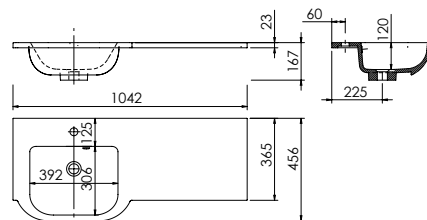

Derwent Shoulder Cast Semi-Recessed Standard Depth Wing Basin

Designed to sit directly on to a 500 or 600 standard basin unit plus additional units up to an overall maximum length of 1042mm, 1242mm or 1542mm. Single tap hole and integrated type 3 overflow ring. Requires a slotted waste.

Product	Derwent Wing 1042
Finishes	1042w x 456d x 23h (Requires 500mm basin unit)
White	Left Bowl - 373714
White	Right Bowl - 373715
Price	£380.00