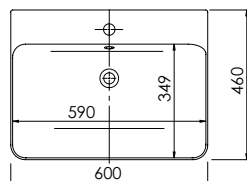

Product	Abano 600
Finishes	600w x 460d x 60h
White	8946 (to fit Vanity 600)
Price	£185.00