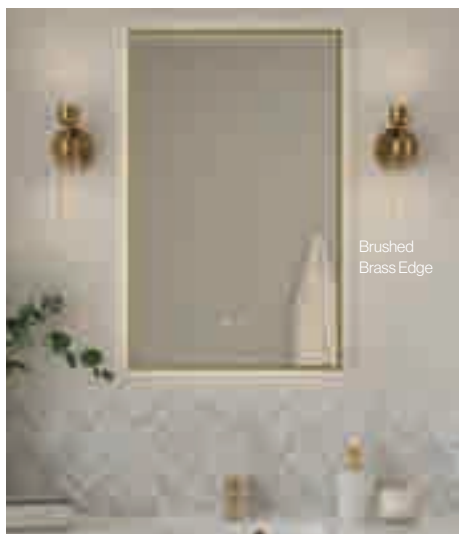

Mirrors LED

Our LED mirrors add an elegant touch to your bathroom, serving as a stylish focal point while enhancing the perception of space and light. Each LED mirror is equipped with heated demister pads, ensuring a clear reflection even in steamy conditions.

Brushed Brass Edge

Ferla LED Mirror

A backlit LED mirror with a painted frame. Energy-efficient heated demister pad. Touch sensitive on/off control. Dimmable bright white LED colour. Mains power required.

Black Edge	500w x 800h	1828	£395.00
Brushed Brass Edge	500w x 800h	1829	£395.00