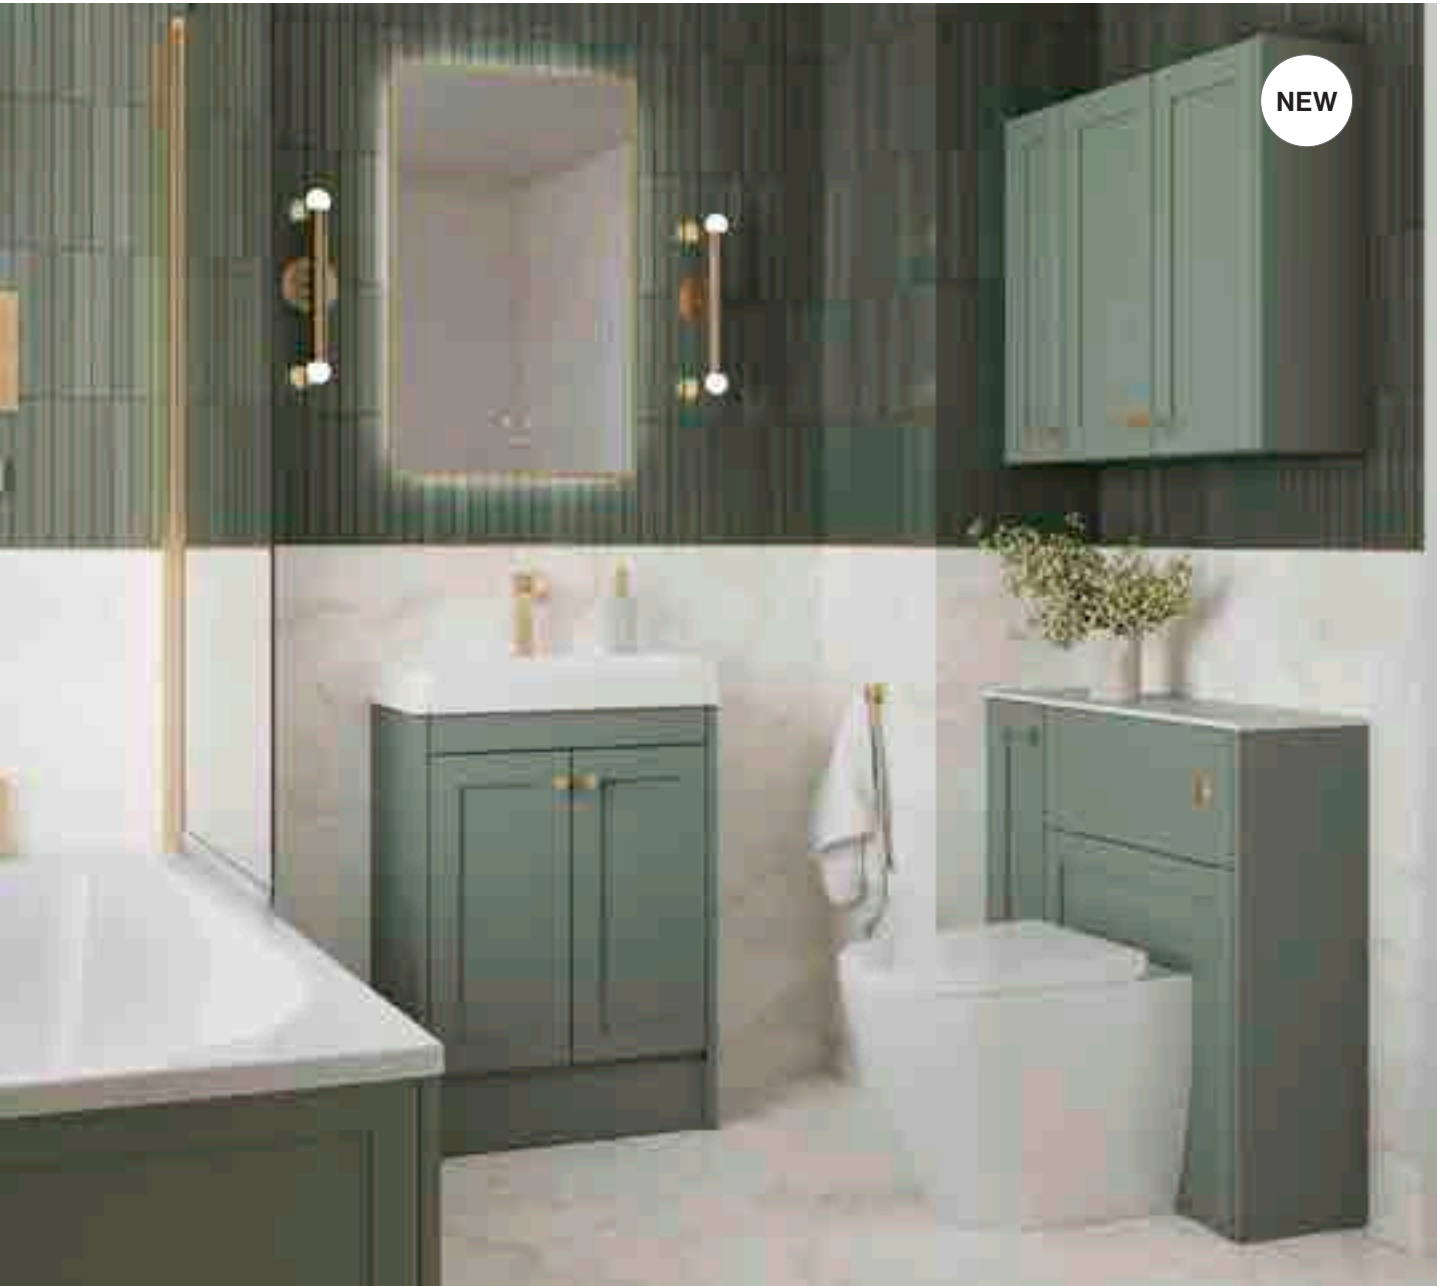

Winson

Muted Green