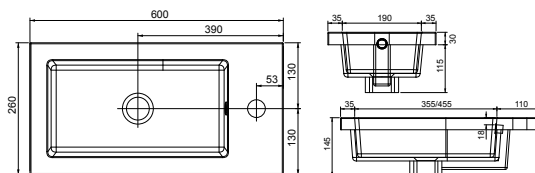

Product Finishes	Dart 600 Slimline 600w x 260d x 30h
White	373586
Price	£244.00