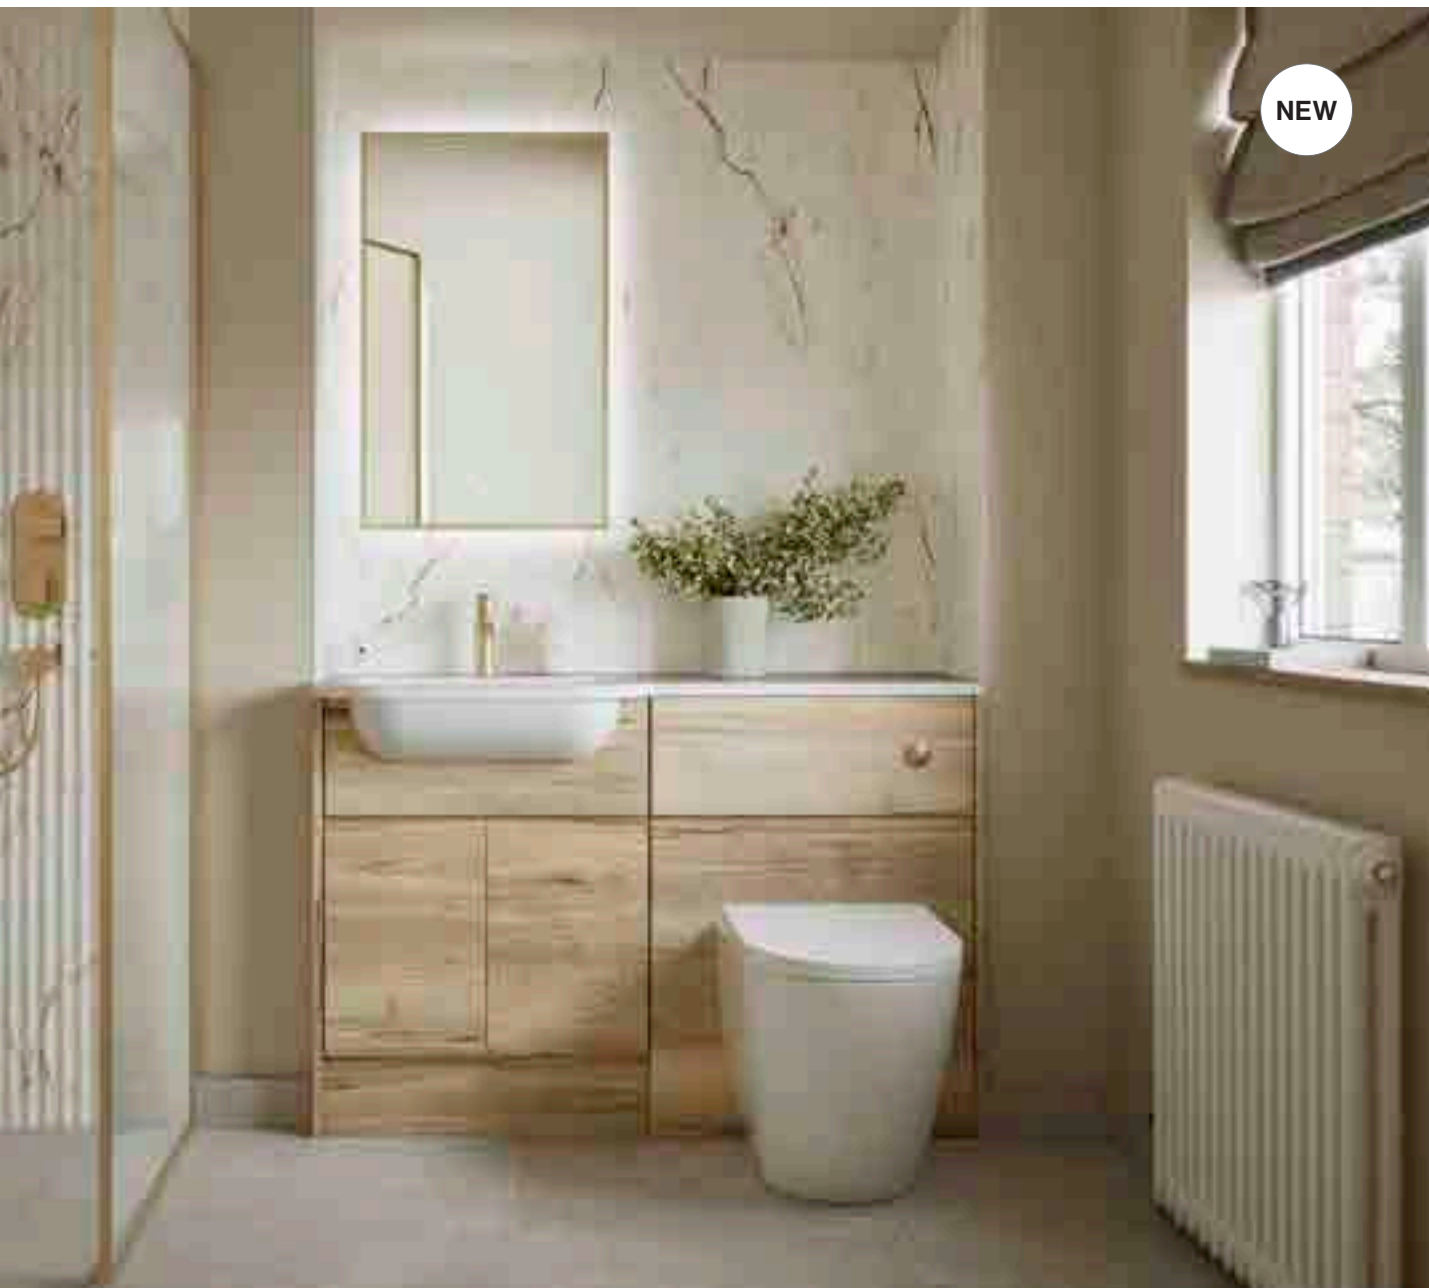

# Elmore

Halifax Oak

Furniture and basin shown are **now available** as part of a fitted furniture set.

**Get the look**

600 Basin Unit  
600 WC Unit

**Complete the look**

Derwent 1242 LH Wing Basin  
Glasbury Brushed Brass Tap  
Hamble BTW Pan with Hyde Seat  
Ferla 500 Brushed Brass Mirror