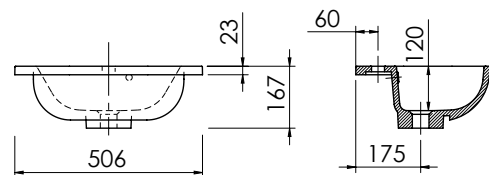

Product	Derwent Cast Slimline 500
Finishes	506w x 376d x 23h
White	373575 (to fit 500 Slimline unit)
Price	£245.00