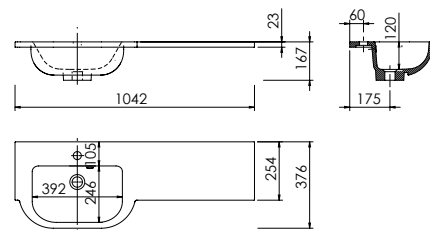

Derwent Shoulder Cast Semi-Recessed Slimline Wing Basin

Designed to sit directly on to a 500 or 600 slimline basin unit plus additional units up to an overall maximum length of 1042mm, 1242mm or 1542mm. Single tap hole and integrated type 3 overflow ring. Requires a slotted waste.

Product	Derwent Cast Slimline 1042
Finishes	1042w x 376d x 23h (Requires 500mm basin unit)
White	Left Bowl - 373716
White	Right Bowl - 373717
Price	£360.00