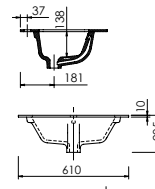

Product Finishes	Compact HPL Worktop with Undermount Basin 610w x 465d x 10h
Lunar Grey	823343 (to fit Vanity 600)
Price	£485.00