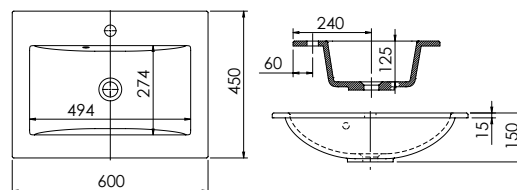

Product Finishes	Vada 600 600w x 450d x 15h
White	3186 (to fit Vanity 600)
Price	£245.00