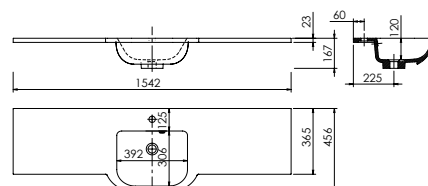

Product	Derwent 1542 Central Bowl
Finishes	1542w x 376d x 23h (Requires 500mm basin unit)
White	Central Bowl - 373719
Price	£445.00

Derwent 1542 Central Bowl