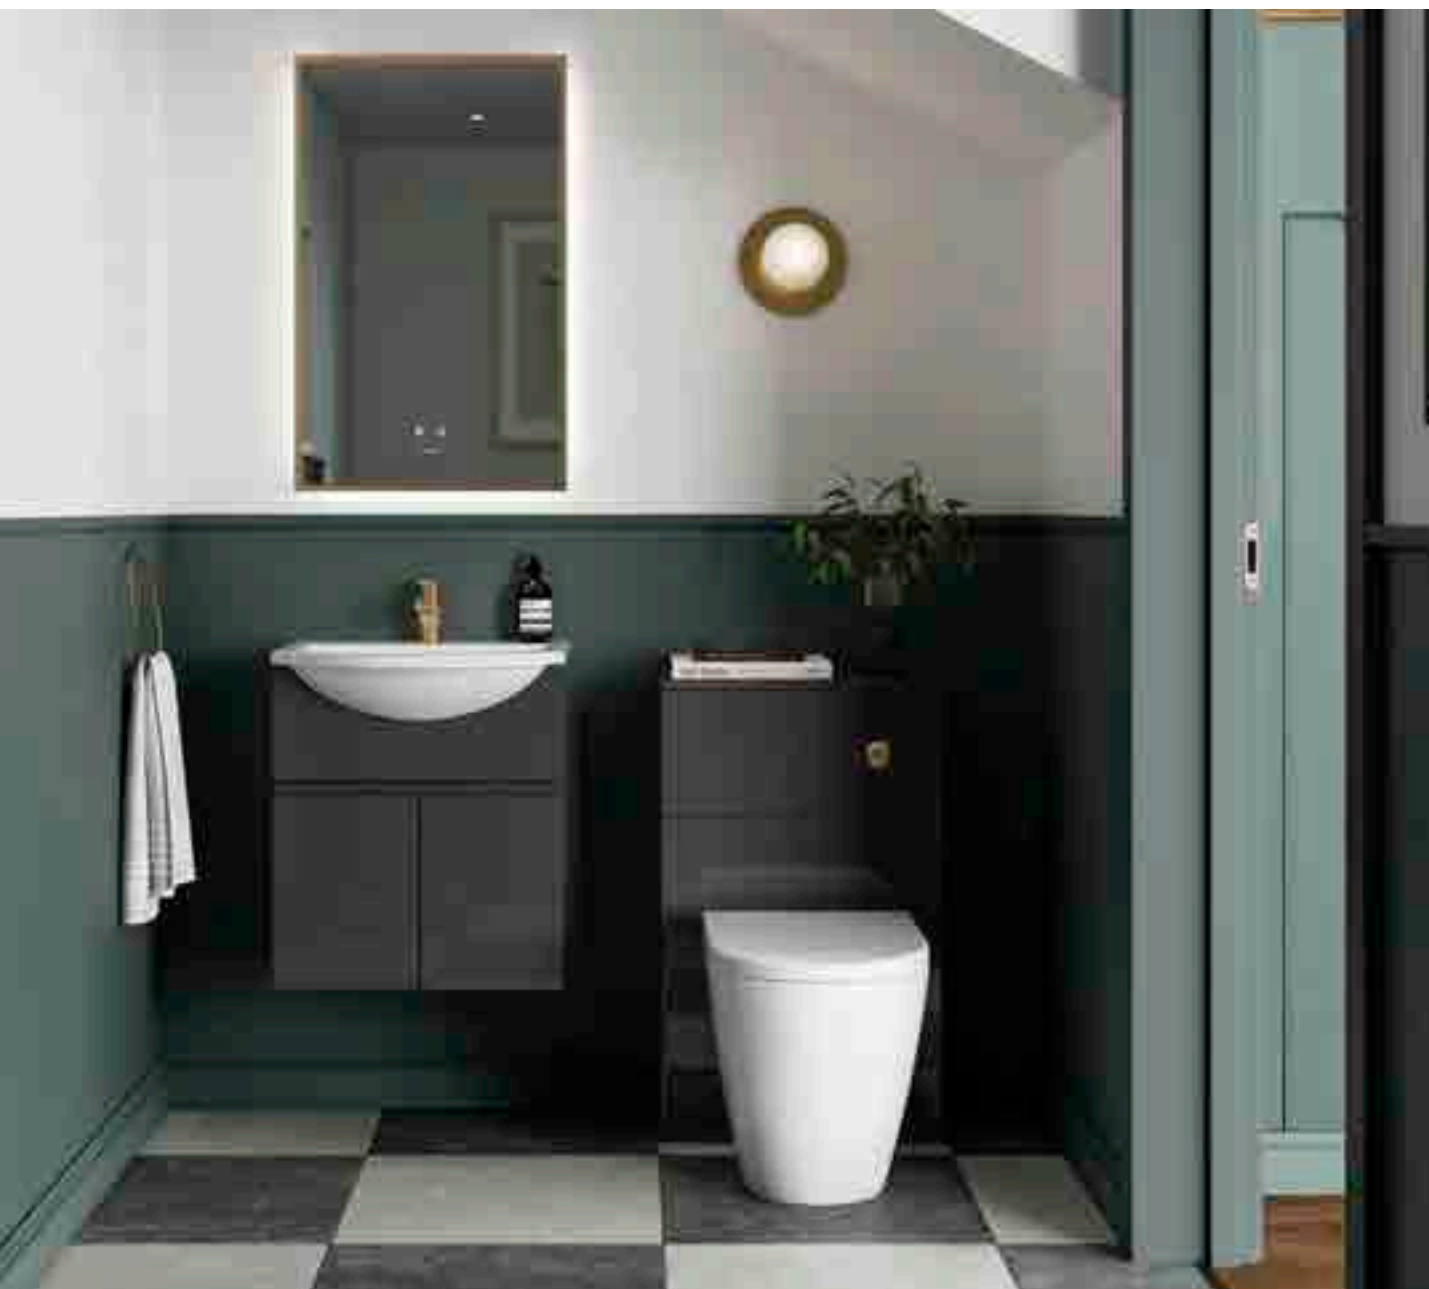

Verona

Anthracite Gloss