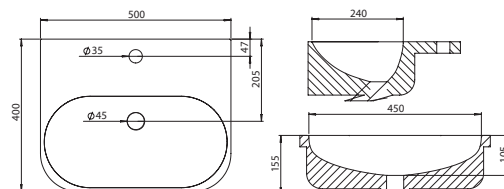

Medway Ceramic Semi-Recessed Basin

Designed to be used with a worktop on a 600mm standard basin unit. Single tap hole and integrated type 3 overflow ring. Requires a slotted waste.

Product Finishes	Medway 503w x 395d x 30h
White	892601
Price	£255.00