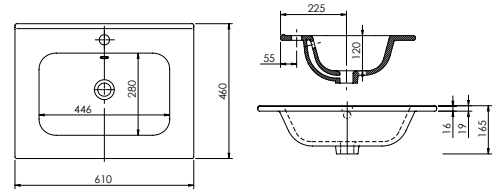

Henley Ceramic Vanity Basin

Suitable for Highfield, Oakley & Verona ranges. Includes a Chrome interchangeable type 3 overflow ring. Single tap hole. Requires a slotted waste.

Product Finishes	Henley 600 610w x 460d x 15h
White	8954 (to fit Vanity 600)
Price	£195.00