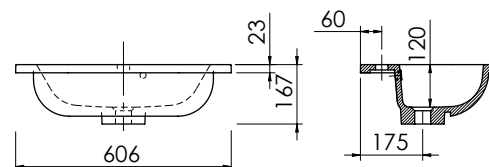

Product	Derwent Cast Slimline 600
Finishes	606w x 376d x 23h
White	373576 (to fit 600 Slimline unit)
Price	£260.00