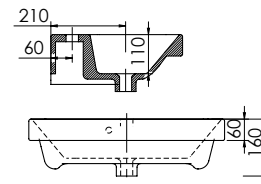

<b>Product</b>	<b>Abano 500</b>
<b>Finishes</b>	500w x 280d x 60h
White	8964 (to fit Vanity 500 Cloakroom)
<b>Price</b>	<b>£120.00</b>

<b>Product</b>	<b>Abano 550 Slim</b>
<b>Finishes</b>	550w x 370d x 60h
White	8944 (to fit Vanity 550 slim)
<b>Price</b>	<b>£150.00</b>