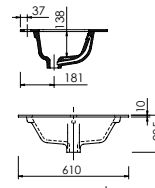

Compact HPL Worktop with Undermount Vanity Basin

Suitable for Highfield, Oakley & Verona ranges. Single tap hole and integrated overflow ring. Requires a slotted waste.

Product Finishes	Compact HPL Worktop with Undermount Basin 610w x 465d x 10h
Lunar Black	823342 (to fit Vanity 600)
Price	£485.00