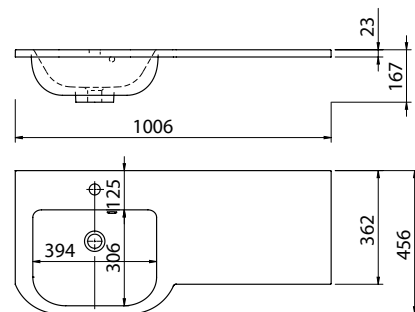

Derwent Cast Semi-Recessed Standard Depth Wing Basin

Designed to sit directly on to a 500 or 600 standard basin unit plus additional units up to an overall maximum length of 1000mm, 1200mm or 1500mm. Single tap hole and integrated type 3 overflow ring. Requires a slotted waste.

Product	Derwent Wing 1000
Finishes	1006w x 456d x 23h (Requires 500mm basin unit)
White	Left Bowl - 373587
White	Right Bowl - 373588
Price	£380.00