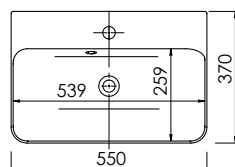

<b>Product</b>	<b>Abano 500</b>
<b>Finishes</b>	500w x 280d x 60h
White	8964 (to fit Vanity 500 Cloakroom)
<b>Price</b>	<b>£120.00</b>

<b>Product</b>	<b>Abano 550 Slim</b>
<b>Finishes</b>	550w x 370d x 60h
White	8944 (to fit Vanity 550 slim)
<b>Price</b>	<b>£150.00</b>