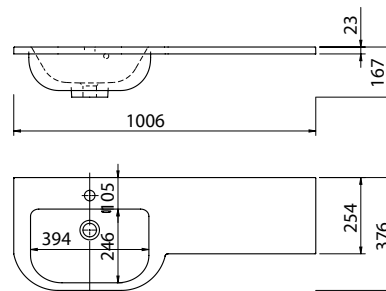

Derwent Cast Semi-Recessed Slimline Wing Basin

Designed to sit directly on to a 500 or 600 slimline basin unit plus additional units up to an overall maximum length of 1000mm, 1200mm or 1500mm. Single tap hole and integrated type 3 overflow ring. Requires a slotted waste.

Product	Derwent Wing Slimline 1000
Finishes	1006w x 376d x 23h (Requires 500mm basin unit)
White	Left Bowl - 373589
White	Right Bowl - 373590
Price	£360.00