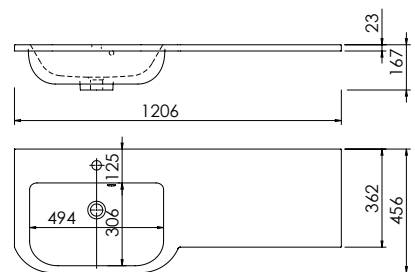

Product	Derwent Wing 1200
Finishes	1206w x 456d x 23h (Requires 600mm basin unit)
White	Left Bowl - 373571
White	Right Bowl - 373572
Price	£415.00