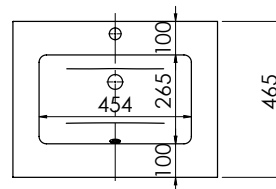

Product Finishes	Compact HPL Worktop with Undermount Basin 610w x 465d x 10h
Lunar Grey	823343 (to fit Vanity 600)
Price	£485.00