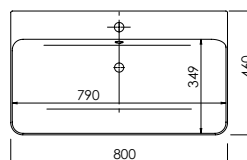

Product	Abano 800
Finishes	800w x 460d x 60h
White	8947 (to fit Vanity 800)
Price	£260.00