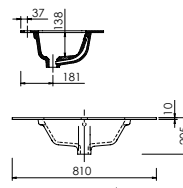

Product Finishes	Compact HPL Worktop with Undermount Basin 810w x 465d x 10h
Lunar Black	823442 (to fit Vanity 800)
Price	£515.00