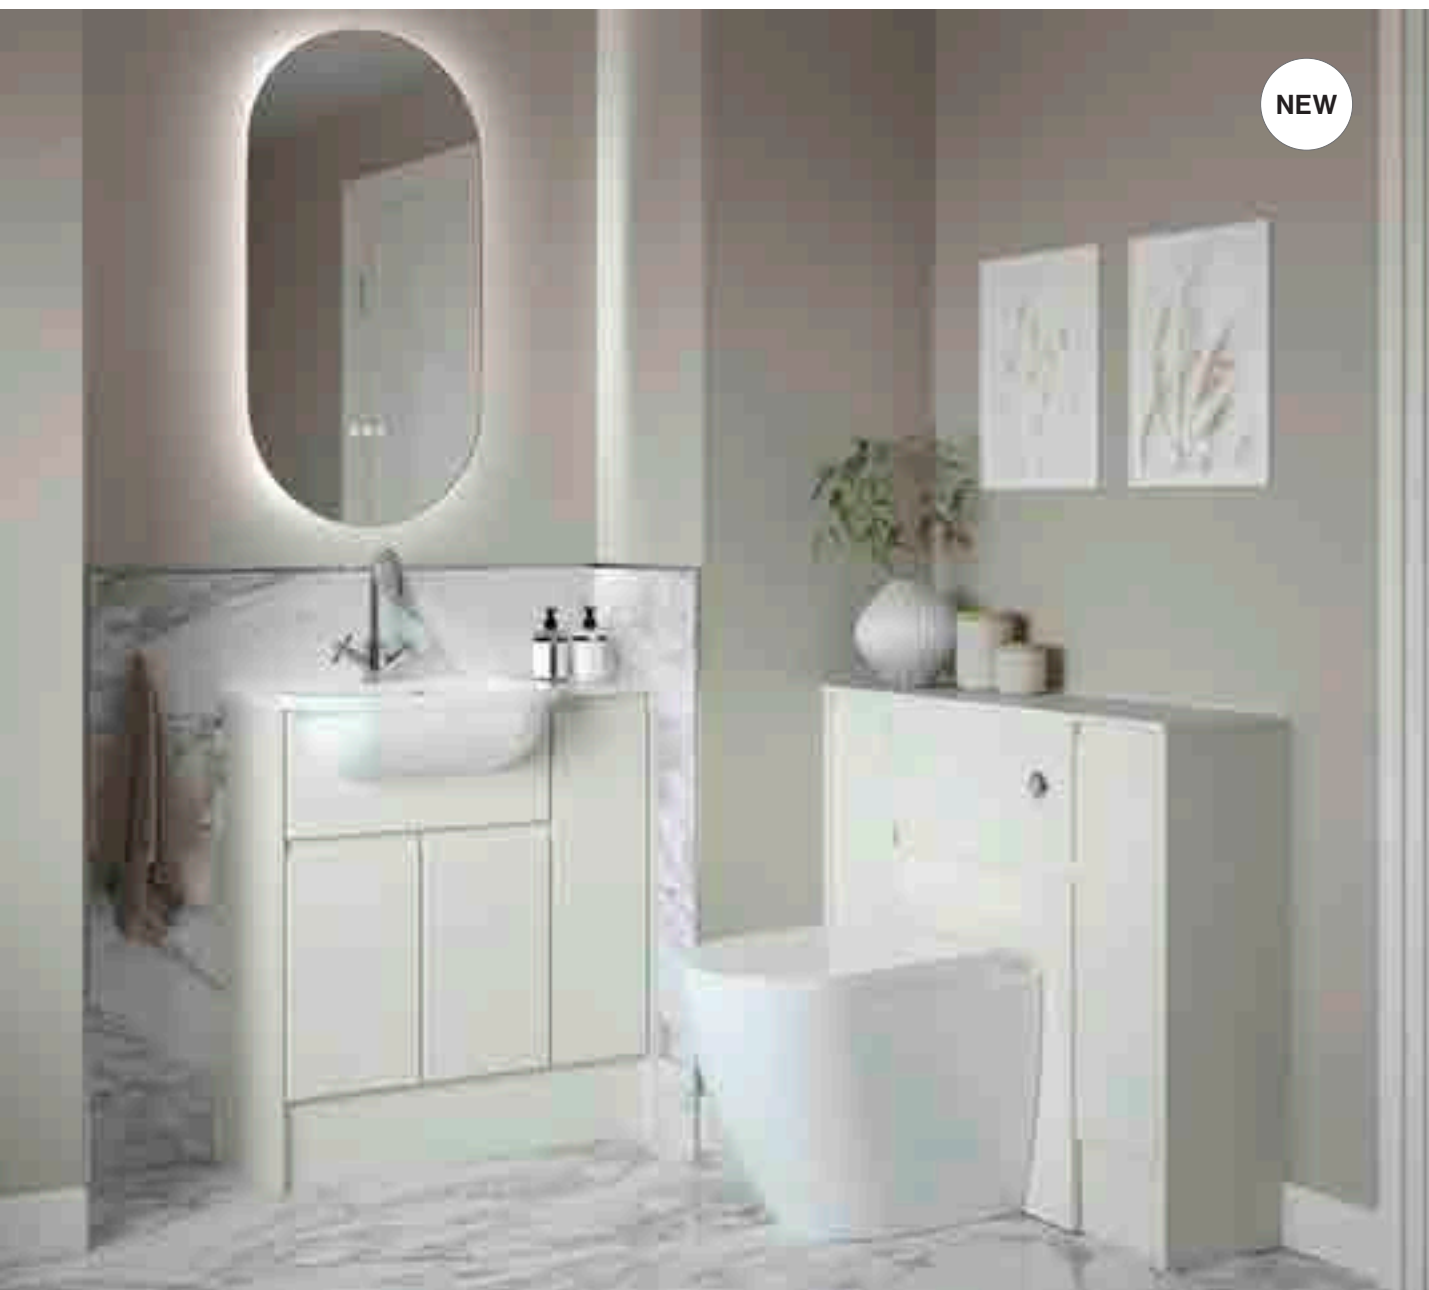

Elmore

Antique White

NEW