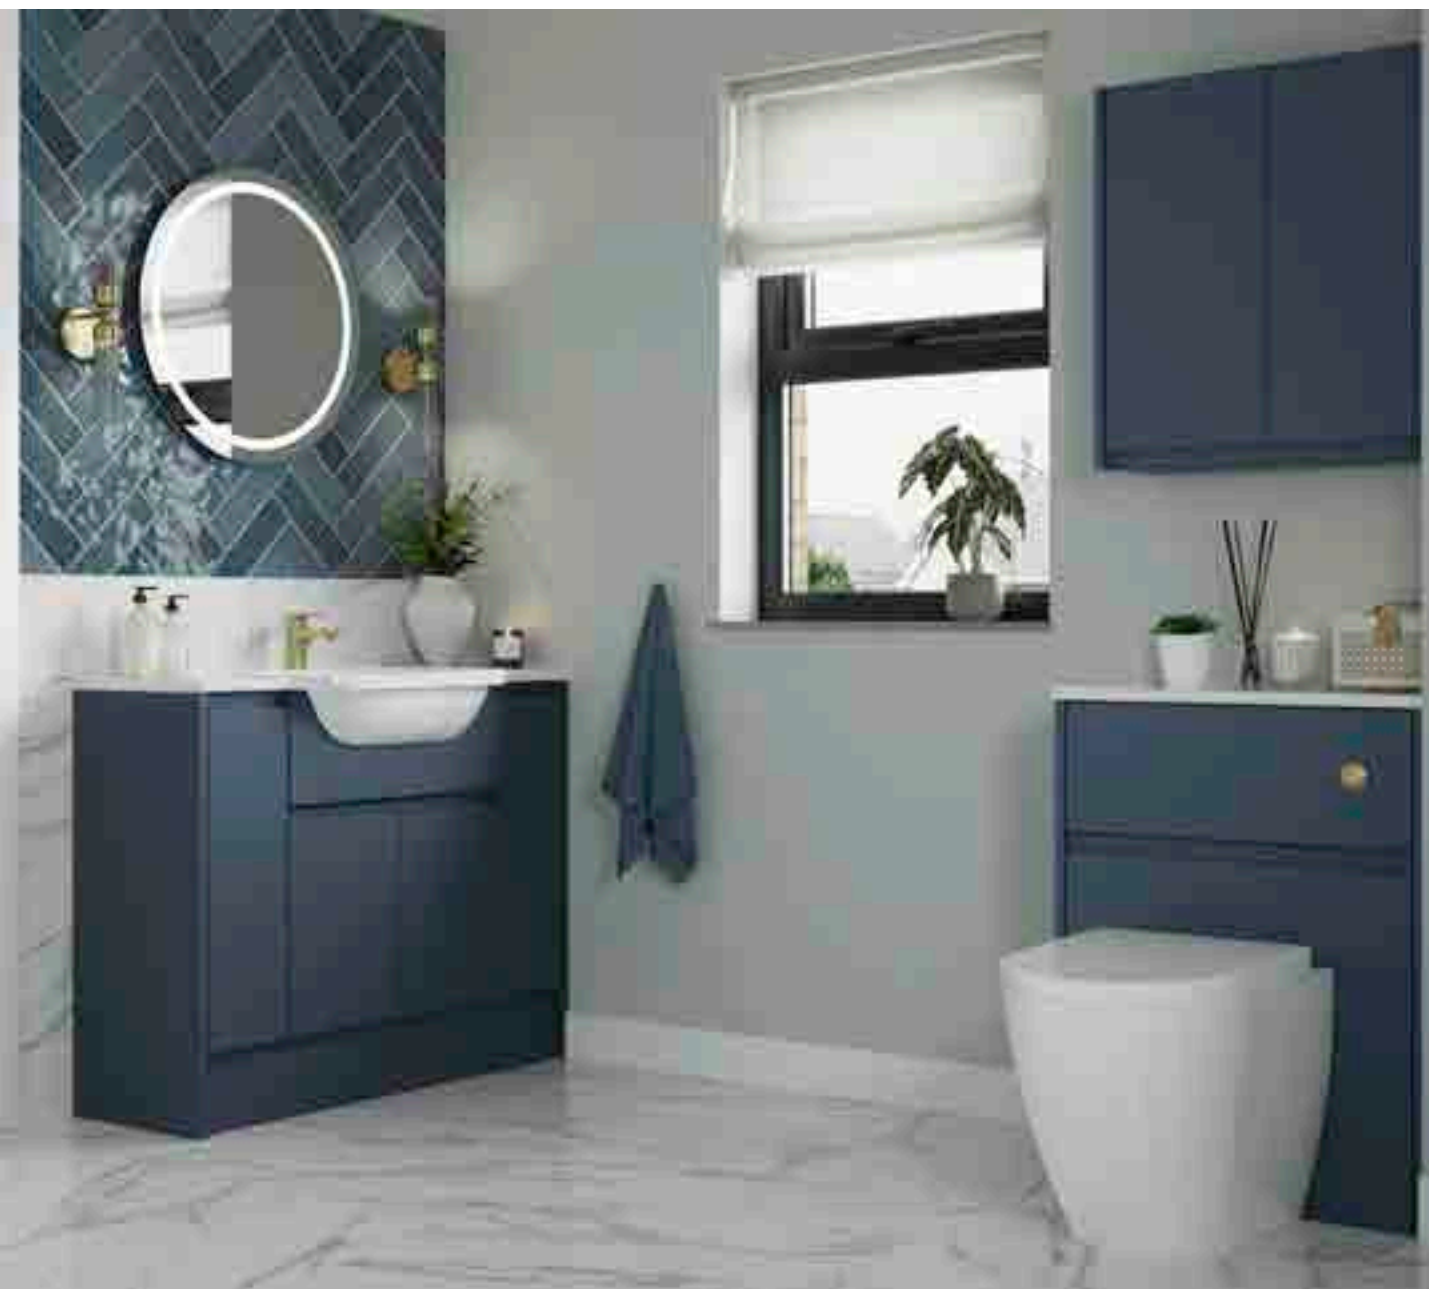

# Elmore

Muted Blue

**Get the look**

200 Base Unit  
600 Basin Unit  
200 Base Unit  
600 WC Unit  
600 Wall Unit

**Complete the look**

Derwent 600 Basin  
Montford Brushed Brass Tap  
Hamble BTW Pan with Hyde Seat  
Arctic White Postformed Worktop 22mm  
Alcoa 600 Mirror