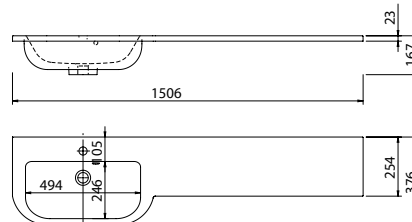

Product	Derwent Wing Slimline 1500
Finishes	1506w x 376d x 23h (Requires 600mm basin unit)
White	Left Bowl - 373581
White	Right Bowl - 373582
Price	£425.00