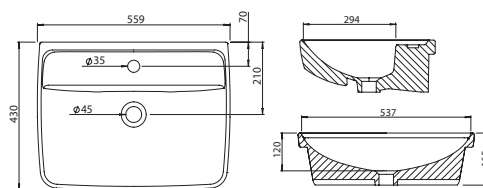

Wenning Ceramic Semi-Recessed Basin

Designed to be used with a worktop on a 600mm standard basin unit. Single tap hole and integrated type 3 overflow ring. Requires a slotted waste.

Product Finishes	Wenning 560w x 430d x 45h
White	890501
Price	£155.00