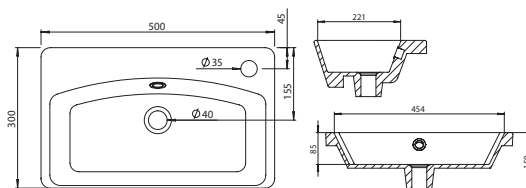

Cherwell Ceramic Semi-Recessed Basin

Designed to be used with a worktop on a 500mm or 600mm standard or slimline basin unit. Single tap hole and integrated type 3 overflow ring. Requires a slotted waste.

Product Finishes	Cherwell 500w x 300d x 35h
White	892501 (Minimum 500 basin unit required.)
Price	£255.00