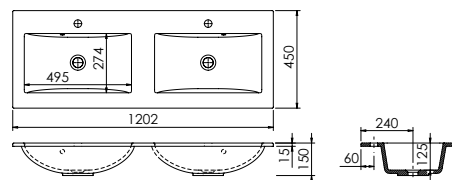

Product Finishes	Vada 1200 Double Bowl 1200w x 450d x 15h
White	3190 (to fit Vanity 1200)
Price	£430.00