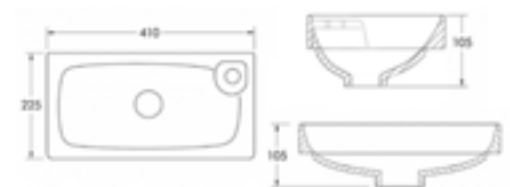

Kemble Ceramic Vanity Basin

Suitable for Byford & Henbury Cloakroom Units. No Overflow. Requires a freeflow waste.

Product Finishes	Kemble 400 400w x 220d x 15h	NEW
White	8968 (to fit Vanity 400 Slim)	
Price	£77.00