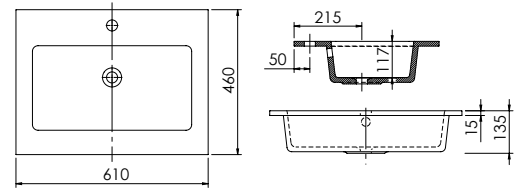

Kenwyn Cast Vanity Basin

Suitable for Highfield, Oakley & Verona ranges. Includes a Chrome interchangeable type 1 overflow ring. Single tap hole. Requires a slotted waste.

Product Finishes	Kenwyn 600 610w x 460d x 15h
White	373224 (to fit Vanity 600 Slim)
Price	£250.00