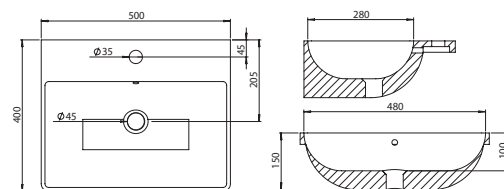

Swindale Ceramic Semi-Recessed Basin

Designed to be used with a worktop on a 600mm standard basin unit. Single tap hole and integrated type 3 overflow ring. Requires a slotted waste.

Product Finishes	Swindale 500w x 400d x 27h
White	892701
Price	£255.00