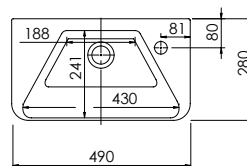

<b>Product</b>	<b>Abano 500</b>
<b>Finishes</b>	500w x 280d x 60h
White	8964 (to fit Vanity 500 Cloakroom)
<b>Price</b>	<b>£120.00</b>

<b>Product</b>	<b>Abano 550 Slim</b>
<b>Finishes</b>	550w x 370d x 60h
White	8944 (to fit Vanity 550 slim)
<b>Price</b>	<b>£150.00</b>