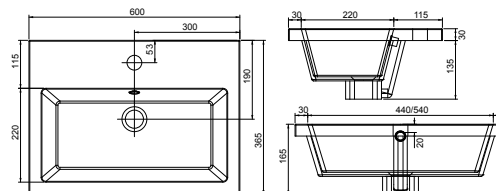

Product Finishes	Dart 600 600w x 365d x 30h
White	373584
Price	£244.00