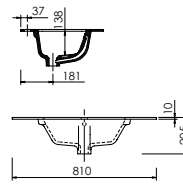

Product Finishes	Compact HPL Worktop with Undermount Basin 810w x 465d x 10h
Lunar Grey	823443 (to fit Vanity 800)
Price	£515.00