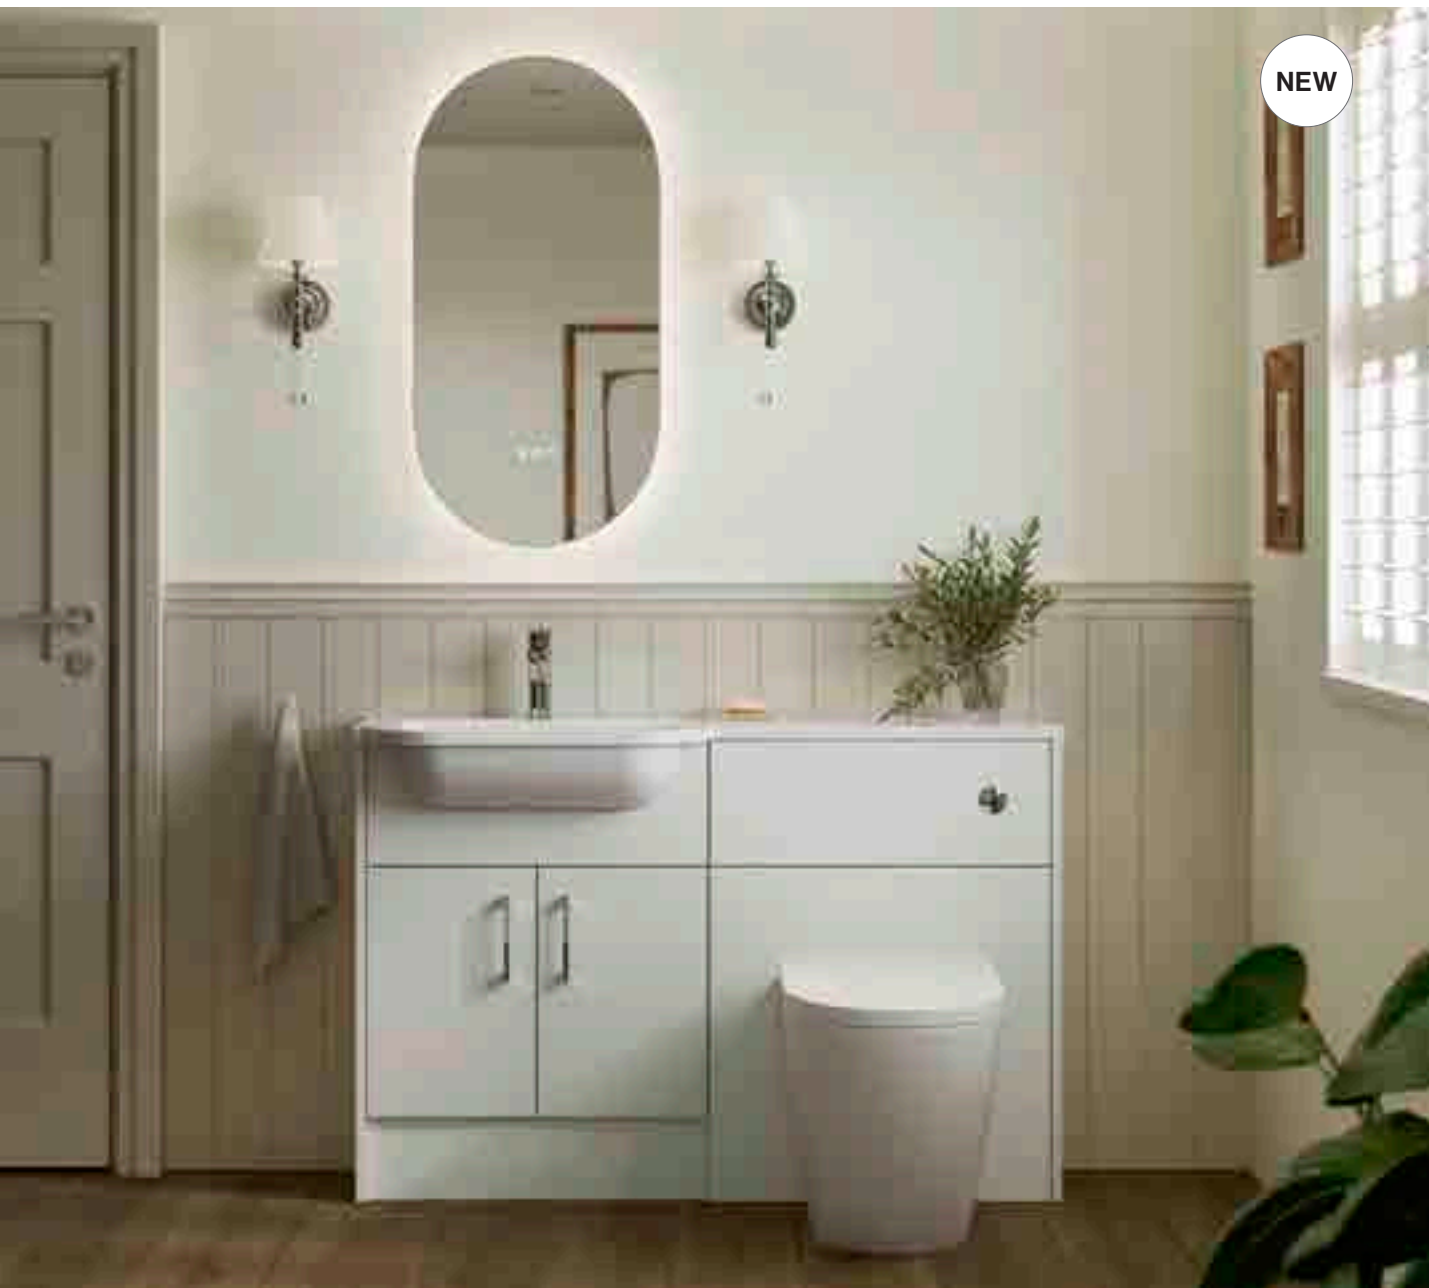

# Bourton

Antique White

NEW

Furniture and basin shown are **now available** as part of a fitted furniture set.

**Get the look**

600 Basin Unit Slim  
600 WC Unit Slim

**Complete the look**

Derwent 1242 LH Wing Basin Slim  
Glasbury Chrome Tap  
Hamble BTW Pan with Hyde Seat  
Apalo Polished Chrome Handle  
Pasco 450 Mirror