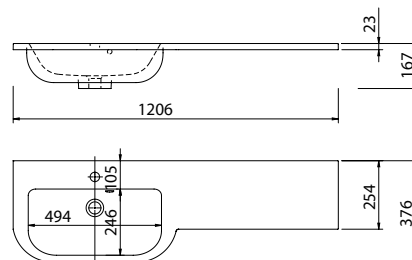

Product	Derwent Wing Slimline 1200
Finishes	1206w x 376d x 23h (Requires 600mm basin unit)
White	Left Bowl - 373577
White	Right Bowl - 373578
Price	£400.00