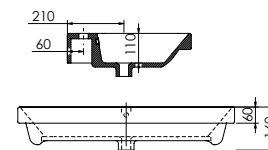

Product	Abano 800
Finishes	800w x 460d x 60h
White	8947 (to fit Vanity 800)
Price	£260.00