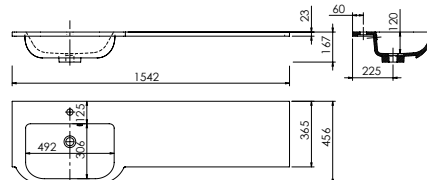

Product	Derwent Wing 1542
Finishes	1542w x 456d x 23h (Requires 600mm basin unit)
White	Left Bowl - 373703
White	Right Bowl - 373704
Price	£445.00