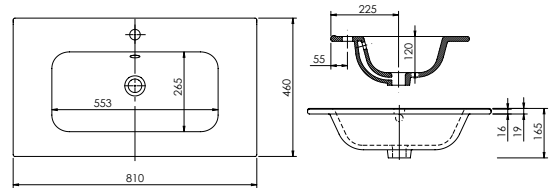

Product Finishes	Henley 800 810w x 460d x 15h
White	8955 (to fit Vanity 800)
Price	£230.00