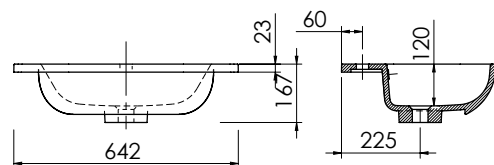

Product Finishes	Derwent Cast 642 642w x 456d x 23h
White	373709 (to fit 600 unit)
Price	£260.00