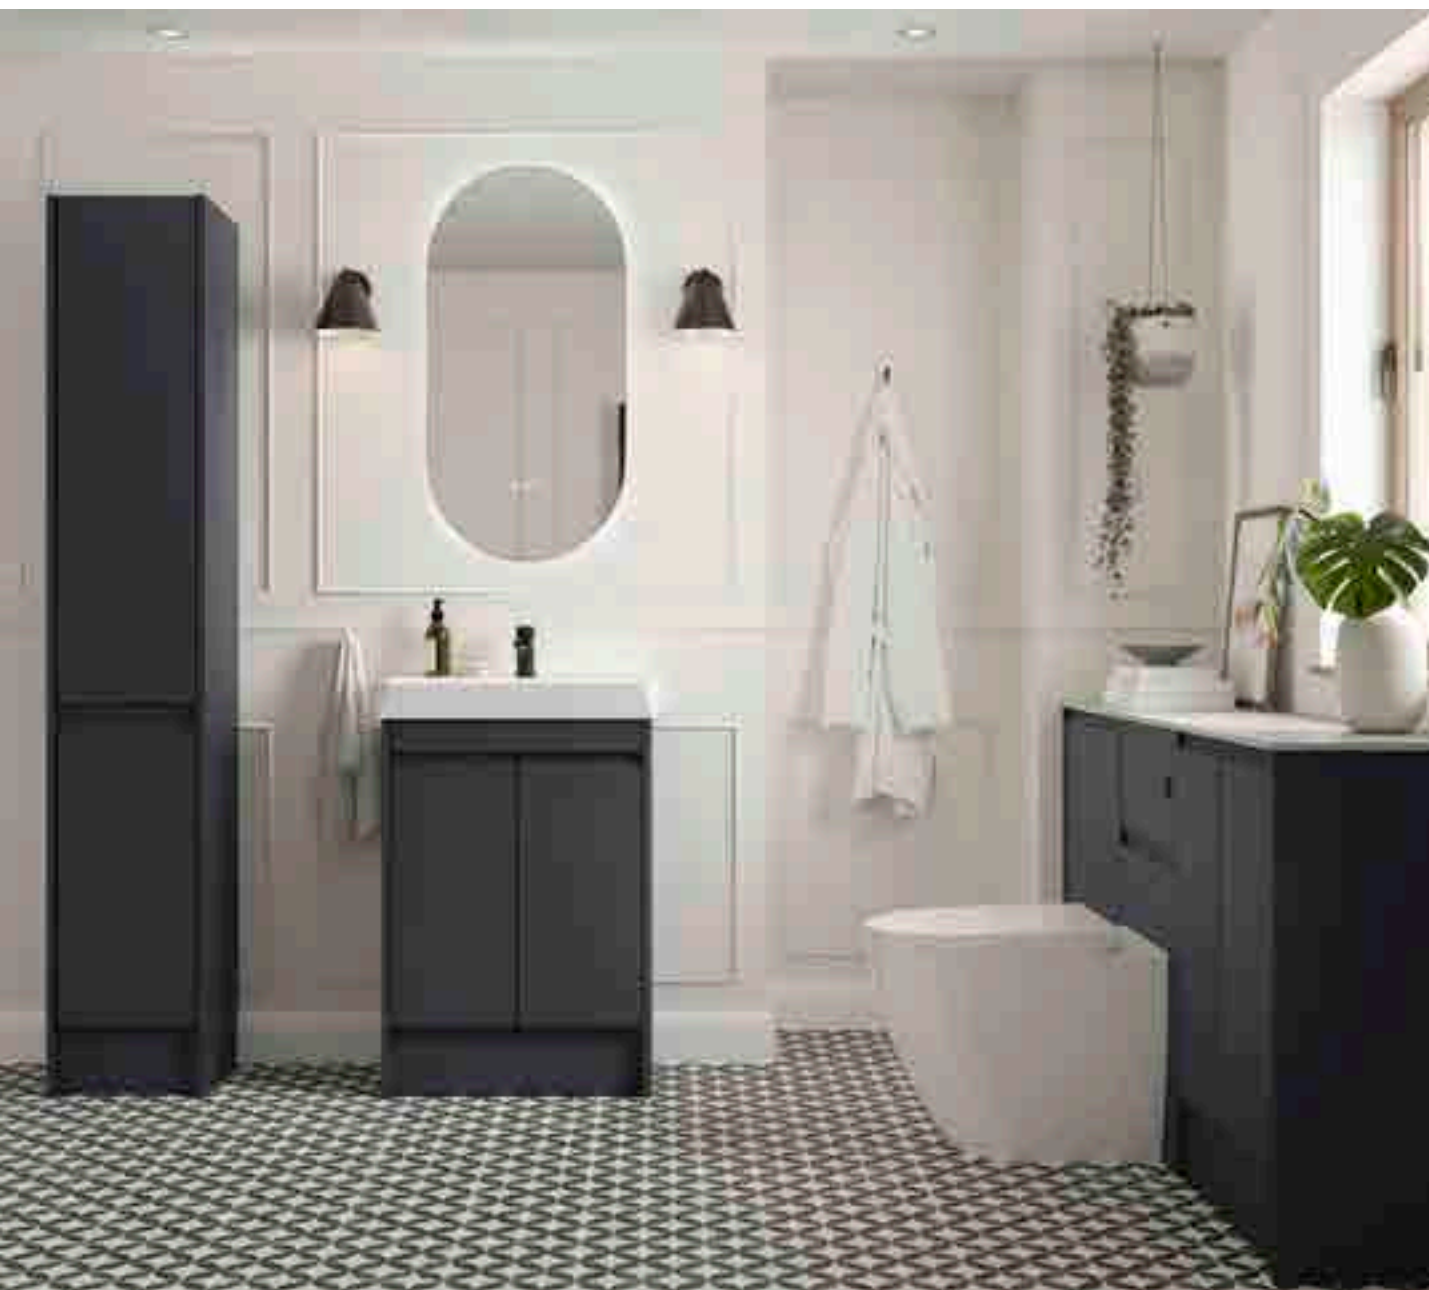

Elmore

Matt Graphite