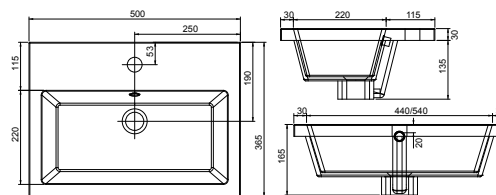

Dart Cast Sit-In Basin

To sit in a 500 / 600mm standard basin unit. Single tap hole and integrated type 3 overflow ring. Requires a slotted waste.

Product Finishes	Dart 500 500w x 365d x 30h
White	373583
Price	£244.00