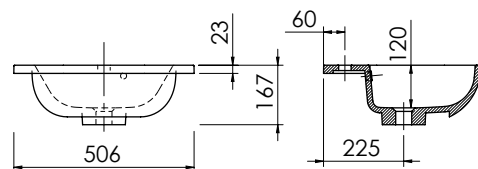

Derwent Cast Semi-Recessed Basin

Designed to sit directly on to a 500mm or 600mm standard or slimline basin unit without end panels. Single tap hole and integrated type 3 overflow ring. Requires a slotted waste.

Product	Derwent Cast 500
Finishes	506w x 456d x 23h
White	373568 (to fit 500 unit)
Price	£245.00