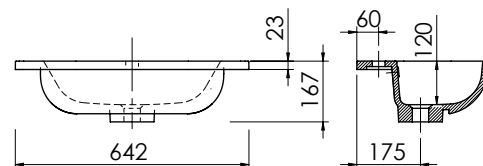

Product Finishes	Derwent Cast Slimline 642 642w x 376d x 23h
White	373711 (to fit 600 Slimline unit)
Price	£260.00