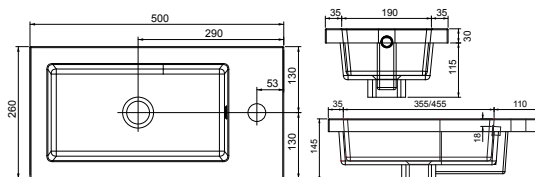

Dart Cast Slimline Sit-In Basin

To sit in a 500 / 600mm slimline basin unit. Can be mounted with tap on LH or RH side. Single tap hole and integrated type 3 overflow ring. Requires a slotted waste.

Product Finishes	Dart 500 Slimline 500w x 260d x 30h
White	373585
Price	£239.00