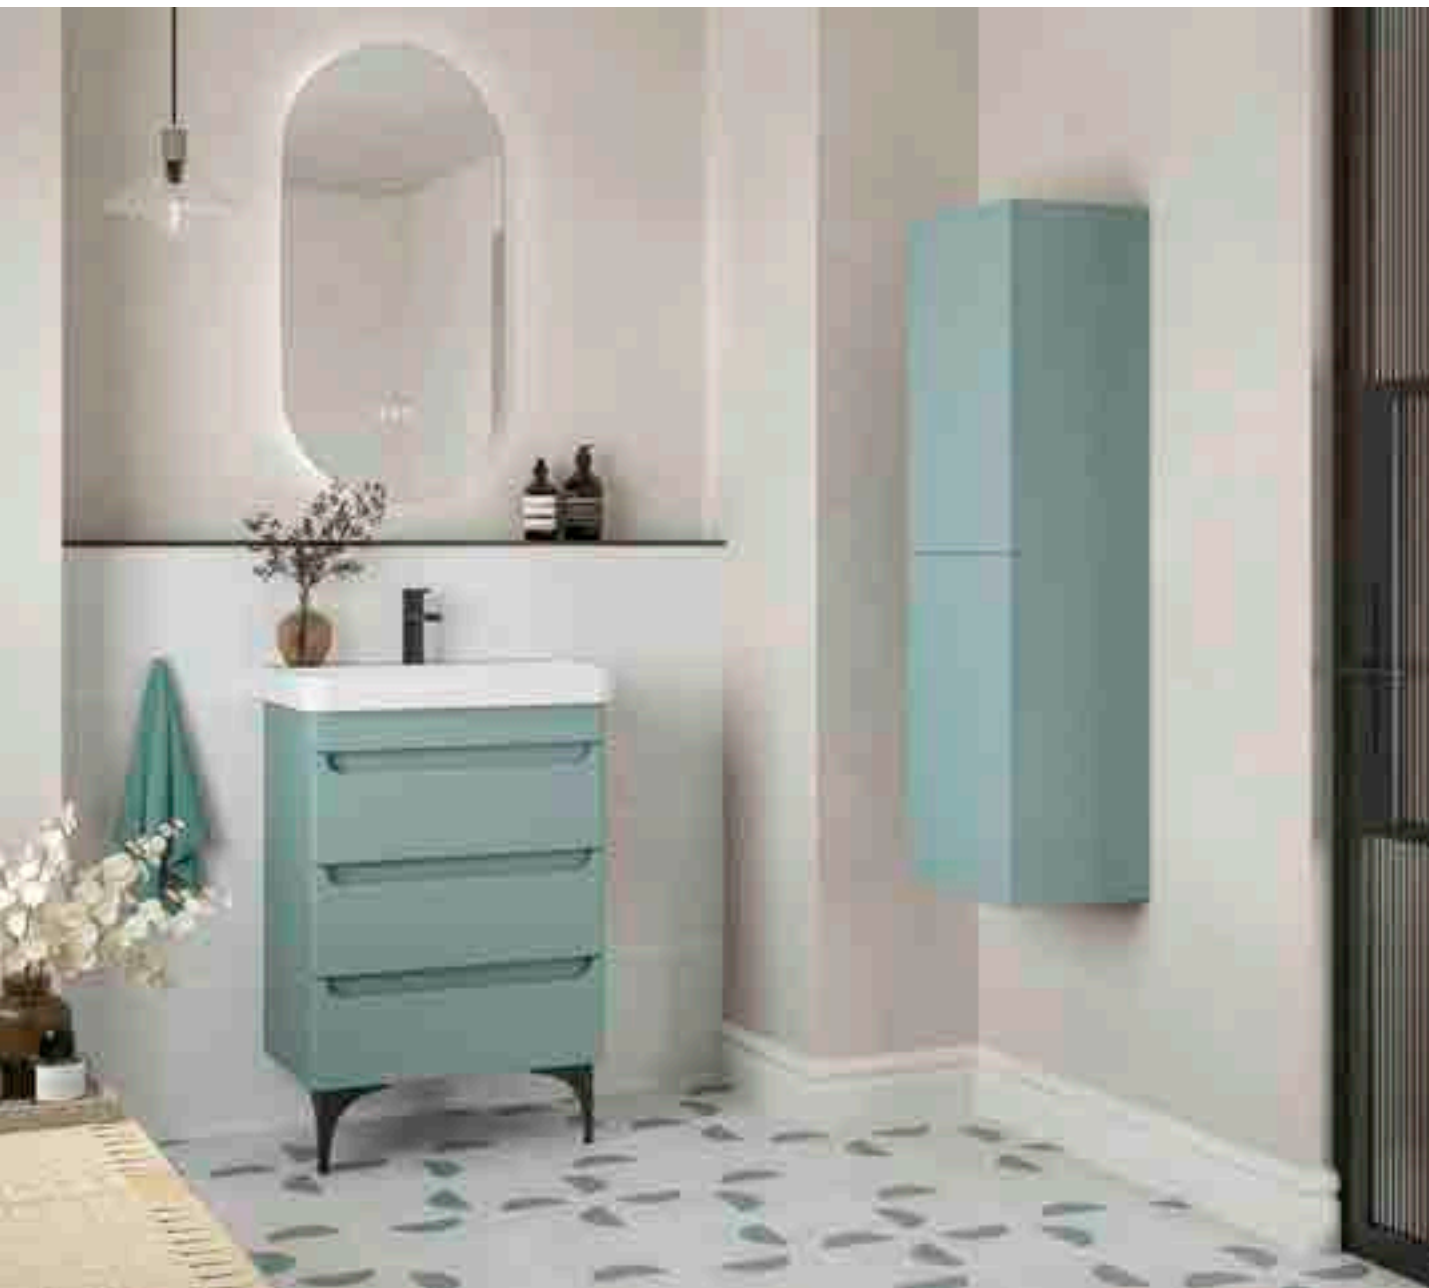

Byford

Artisan Blue