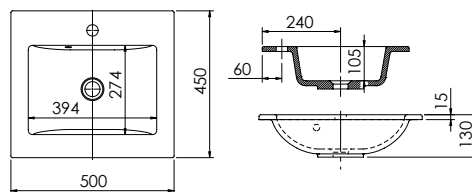

Vada Cast Vanity Basin

Suitable for Verona ranges. Includes a Chrome interchangeable type 1 overflow ring. Single tap hole.
Requires a slotted waste.

Product Finishes	Vada 500 500w x 450d x 15h
White	3185 (to fit Vanity 500)
Price	£215.00