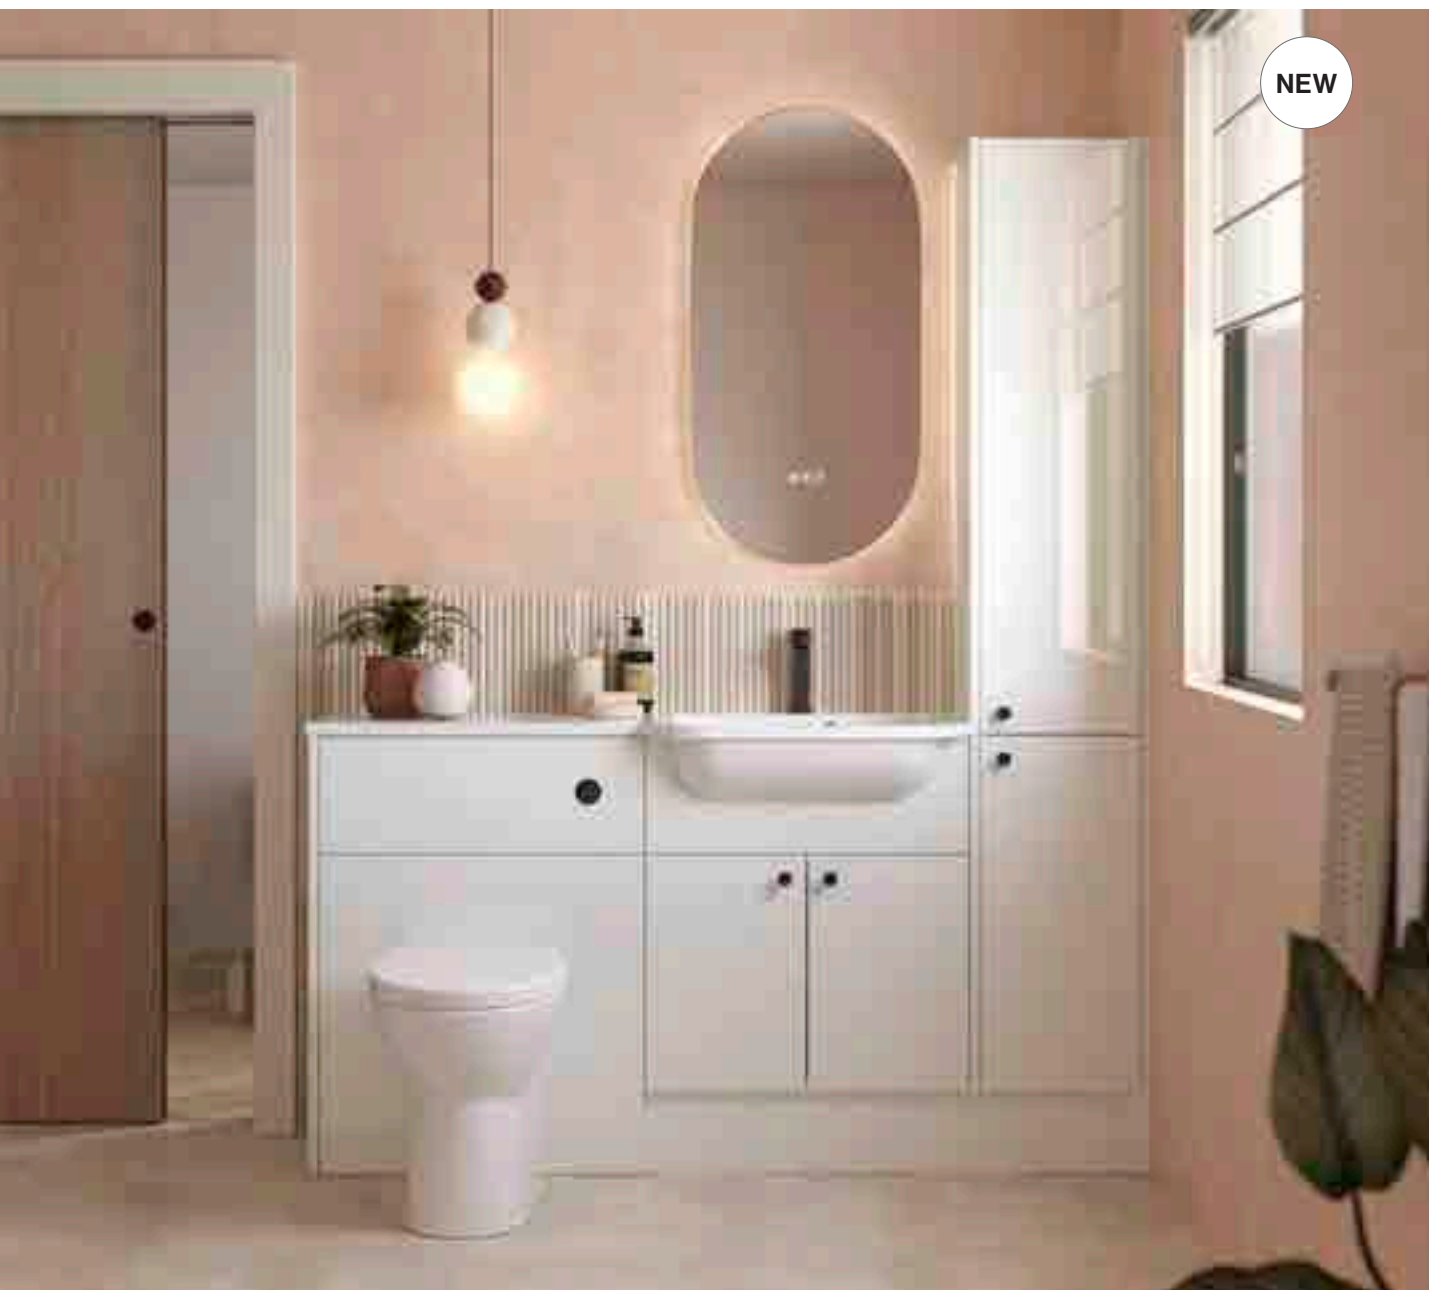

Bourton

Glossy White