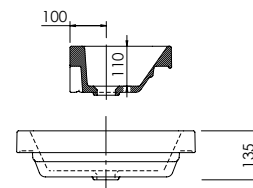

<b>Product</b>	<b>Abano 500</b>
<b>Finishes</b>	500w x 280d x 60h
White	8964 (to fit Vanity 500 Cloakroom)
<b>Price</b>	<b>£120.00</b>

<b>Product</b>	<b>Abano 550 Slim</b>
<b>Finishes</b>	550w x 370d x 60h
White	8944 (to fit Vanity 550 slim)
<b>Price</b>	<b>£150.00</b>