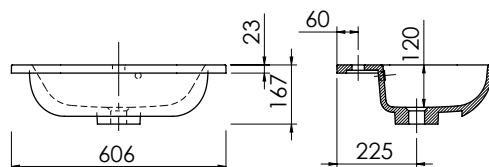

Product	Derwent Cast 600
Finishes	606w x 456d x 23h
White	373569 (to fit 600 unit)
Price	£260.00