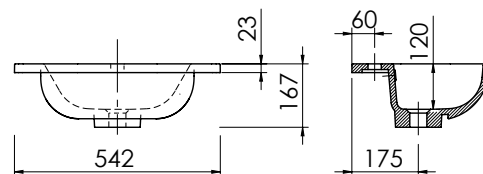

Product Finishes	Derwent Cast Slimline 542 542w x 376d x 23h
White	373710 (to fit 500 Slimline unit)
Price	£245.00