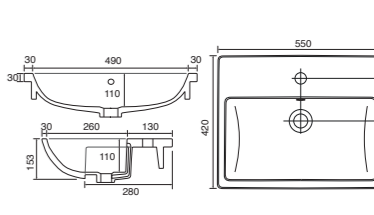

Charlotte

White. Ceramic. One tap hole. Integrated Overflow. Supplied with Chrome overflow ring, see more Type 3 overflow rings on page 374.

		Code	Price	Minimum Carcass Sizes
Standard	550w x 420d x 30h mm	37.9112	£365	600 Standard