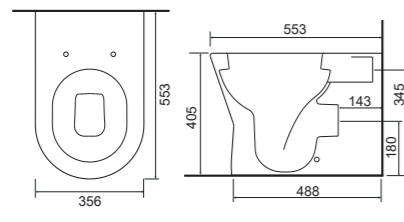

Vegas **LO SC TP**
Vegas BTW Pan with Moura Seat.
Supplied with Chrome hinges, see more Type 2 hinges on **page 381**. **36.9174.01** £370