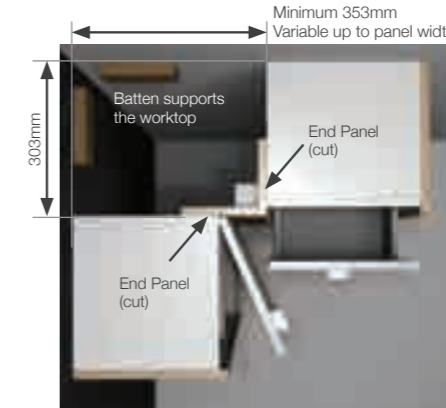

Layout 2: Variable.

Suitable for drawers (Using end panels in corners).