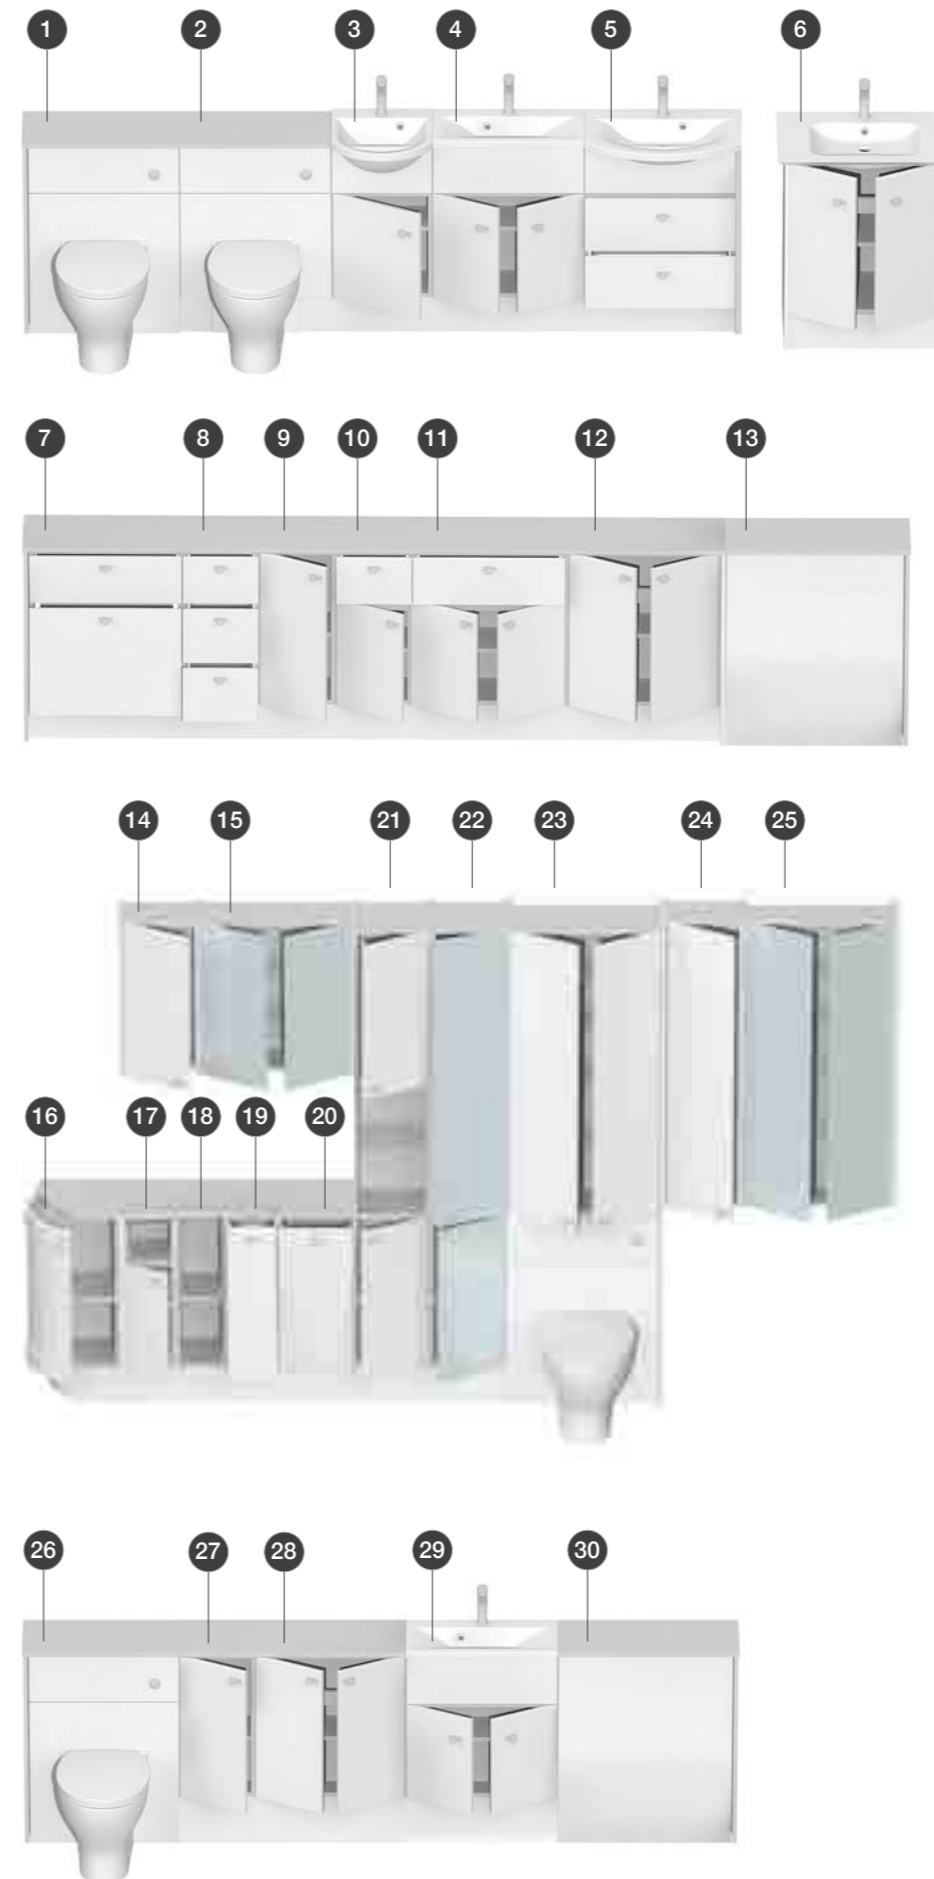

Fitted Furniture Units

Fitted bathroom units are highly versatile, allowing you to create any design you envision by combining units with coordinating panels for a cohesive look.