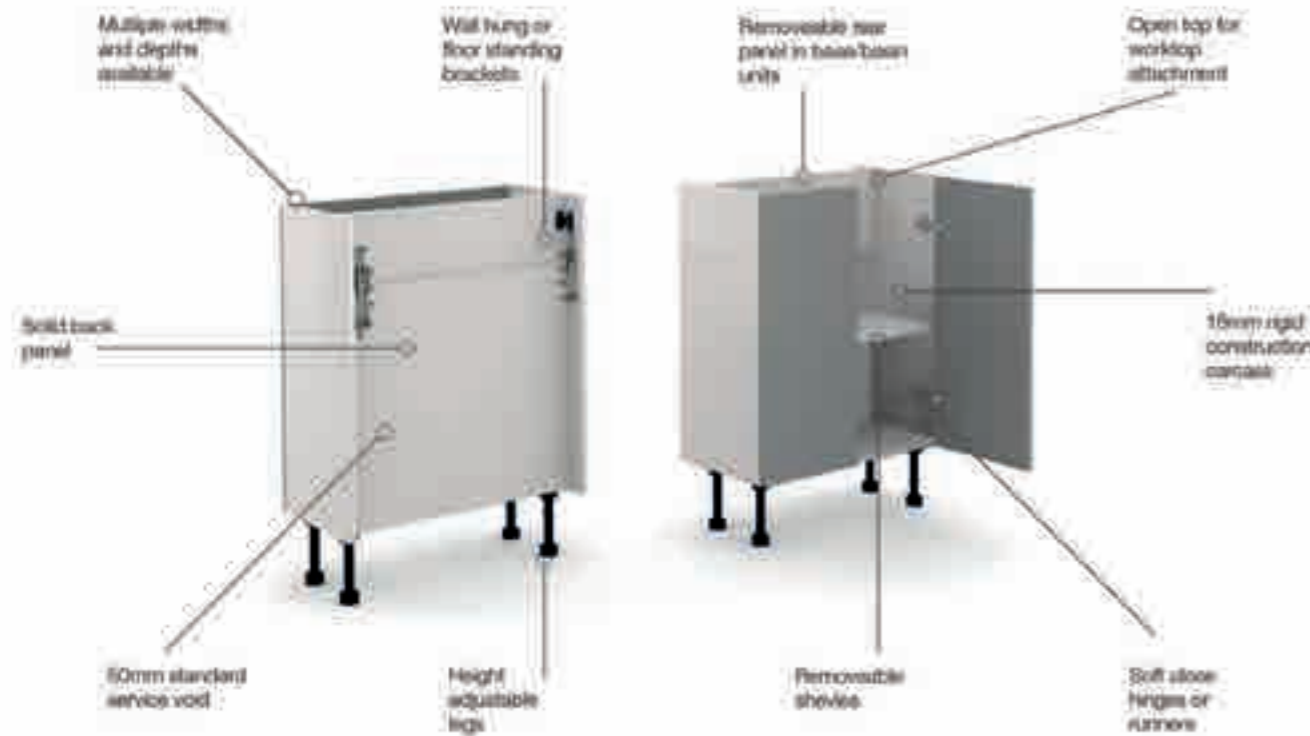

Fitted Furniture Guide

Our fitted furniture is designed with simplicity and functionality in mind. This brief guide will walk you through the straightforward steps to assemble a run of fitted furniture for your bathroom.

When you order fitted furniture, the unit carcass is the foundation – the core pre-assembled structure. Along with the carcass, you'll need fascias, the front panels that define your furniture's external appearance, end panels covering the sides of the carcass for a seamless look, and plinths, concealing the space underneath the unit. Some collections may also offer decorative elements that can be added to enhance the overall aesthetic of your furniture.

When you order using a unit kit code, everything you need is included. The pre-assembled carcass simplifies the installation process. Fascias, end panels, and plinths are then applied, providing a refined finish to your fitted furniture.