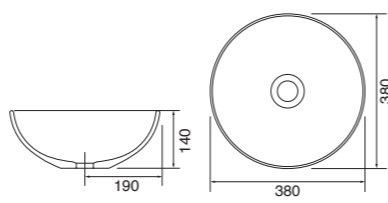

Toledo

Grey. Ceramic. No tap hole. No Overflow. We recommend using our free flowing unslotted waste with this basin, see [page 356](#).

	Code	Price
380w x 380d x 140h mm	9284	£305