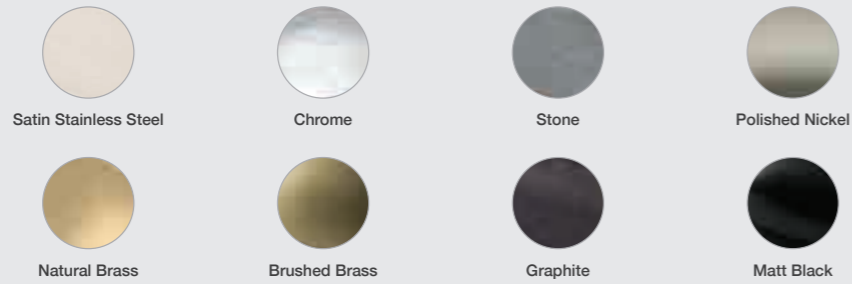

Handles

Complete the look of your furniture with our extensive range of handles. Whether you prefer modern or traditional styles, we offer options to suit every style, including bar, cup, ring, and knob designs. Our handles are crafted with attention to detail, ensuring both aesthetic appeal and practical functionality.