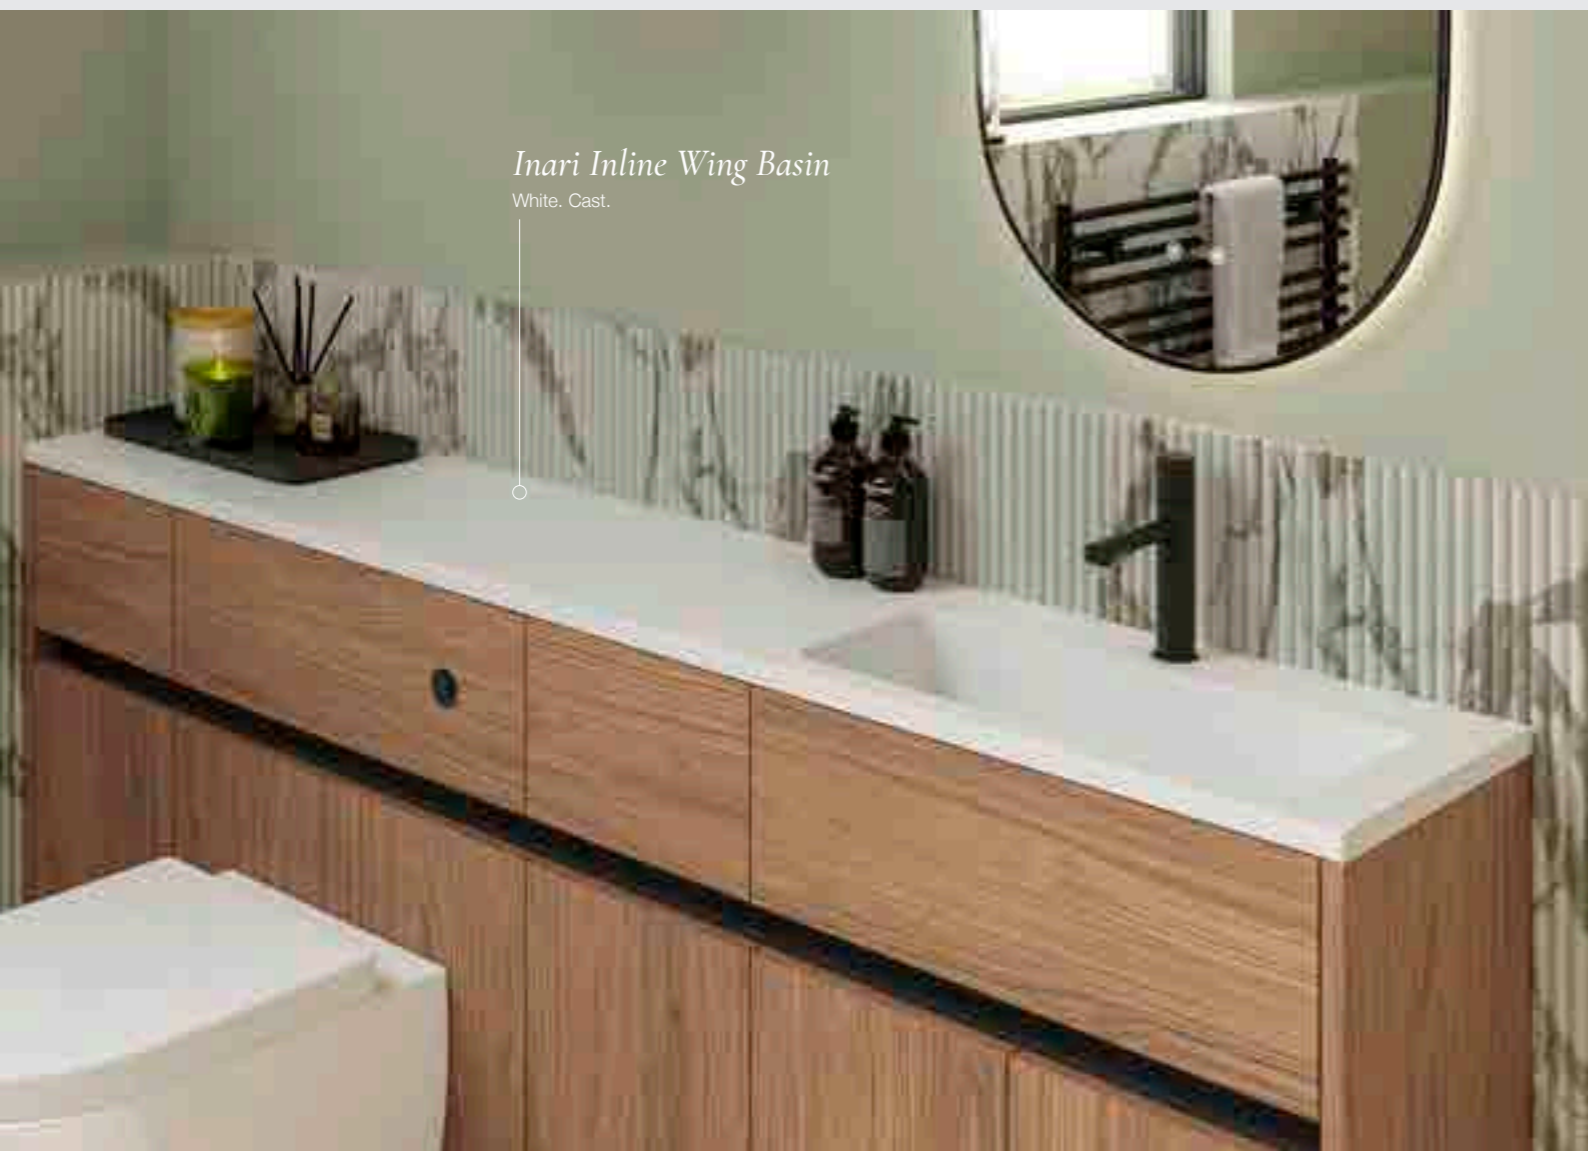

Our Cast Marble basins are crafted from Dolomite Marble, a substance born from volcanic processes. Through milling, purification, and blending with polymer resin, they take shape before a protective layer of resin and quartz gel coating is applied, preserving pigment and achieving a flawlessly smooth, durable and easy to maintain finish.

Ceramic basins are meticulously crafted from molten fireclay, shaped into moulds, and expertly glazed before undergoing the final firing process. Their enduring quality makes them suitable for both contemporary and traditional bathroom settings. Ceramic is easy to maintain, as stains can be effortlessly removed, ensuring a pristine appearance.

Solid surface basins are made from a composite material that mimics natural stone, providing a strong, smooth, and practical choice for bathrooms. Their easy-to-maintain and durable nature makes them ideal for daily use. Solid surface wing basins can be cut and shaped using standard woodworking tools, making them an excellent option for curved units.

Basins | Accessories

Basins | Accessories

Inari Inline Wing Basin

White. Cast.

Semi Recessed Basins

Semi recessed basins are designed to be partially rebated into the worktop over a basin unit and projecting forwards slightly to offer an ergonomic design. All models include a cutting template, for a perfect fit when scribing the upper fascia panel to the basin.

Daytona **NEW**

White. Ceramic. One tap hole. Integrated Overflow. Supplied with a fixed oval Chrome overflow..

		Code	Price	Minimum Carcass Sizes
Standard	560w x 430d x 150h mm	37.9321	£250	600m Standard

Riverdale **NEW**

White. Ceramic. One tap hole. Integrated Overflow. Supplied with a Chrome overflow ring, see more Type 3 overflow rings on page 374.

		Code	Price	Minimum Carcass Sizes
Standard	560w x 430d x 150h mm	37.9324	£230	600m Standard

Brunswick

White. Ceramic. One tap hole. Integrated Overflow. Supplied with Chrome overflow ring which is optional page 374.

		Code	Price	Minimum Carcass Sizes
Standard	560w x 415d x 33h mm	37.9172	£305	600 Standard

Charlotte

White. Ceramic. One tap hole. Integrated Overflow. Supplied with Chrome overflow ring, see more Type 3 overflow rings on page 374.

		Code	Price	Minimum Carcass Sizes
Standard	550w x 420d x 30h mm	37.9112	£365	600 Standard

Danbury

White. Ceramic. One tap hole. Integrated Overflow. Supplied with Chrome overflow ring which is optional.

		Code	Price	Minimum Carcass Sizes
Standard	535w x 457d x 37h mm	37.9177	£295	600 Standard

Denver

White. Ceramic. One tap hole. Integrated Overflow. Supplied with Chrome overflow ring, see more Type 3 overflow rings on page 374.

		Code	Price	Minimum Carcass Sizes
Standard/ Slimline	500w x 300d x 35h mm	37.9075	£255	600 Standard or Slim

Elan

White. Cast Marble. One tap hole. Integrated Overflow. Supplied with Chrome overflow ring, see more Type 2 / Type 3 overflow rings on page 374.

		Code	Price	Minimum Carcass Sizes
Standard	500w x 400d x 30h mm	37.3506	£379	500mm
Standard	600w x 400d x 30h mm	37.3507	£395	600mm

Georgia

White. Ceramic. One tap hole. Integrated Overflow. Supplied with Chrome overflow ring, see more Type 3 overflow rings on page 374.

		Code	Price	Minimum Carcass Sizes
Standard	550w x 440d x 25h mm	37.9171	£255	600 Standard