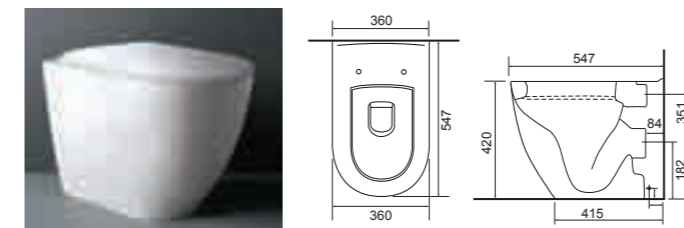

Aurora - Rimless

Aurora BTW Rimless Pan with Ballina Seat
Supplied with Chrome hinges, see more Type 1 hinges on [page 381](#). **36.9305.02** £449