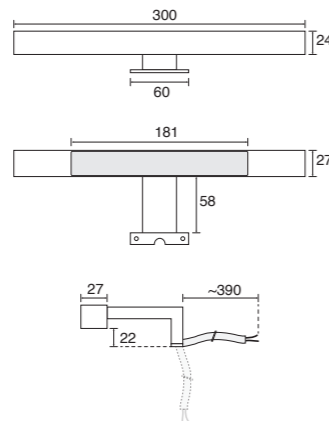

LED Recessed Lighting

LED recessed lighting can be installed to provide illumination throughout the bathroom and to highlight specific areas such as the shower or vanity. Our LED recessed lights are conveniently supplied in packs of four, designed to fit wherever you need with a slim profile and included hardware to ensure an easy setup.

4x1.2W • Transformer Included

29w x 16d x 29h mm **3925** £141

4x1.2W • Transformer Included

29w x 16d x 29h mm **3924** £150

4x2W • Transformer Included • IP67

15w x 41d x 15h mm **3919** £96

LED Wall Unit Lighting

4000K • 4.5W • Mains wired • IP21

300w x 98d x 45h mm **3934** £135.00

LED Lighting Strips

6w/M. 325lm/M. 3500K LED. LED Driver IP20. Integrated LEDs 5mm wide. Cool Light. Supplied with 12v LED Driver.

0.5 Metre	3927	£70
1 Metre	3928	£85
2 Metre	3929	£115

What is an LED Lighting Strip?

Using an LED lighting strip in your bathroom can enhance both functionality and ambiance. You can install LED strips under cabinets to illuminate the countertop, around the back of mirrors for even lighting, or along the ceiling edges to highlight architectural features.

Supplied in three popular length kits, these lighting strips can be cut to fit any size of unit. The special 3M self-adhesive backing tape allows you to stick them to almost any surface with ease.

Zoned Lighting

Water and electricity are a dangerous combination so when choosing bathroom lights it is essential that you familiarise yourself with two terms; Bathroom Zones and IP Ratings. When purchasing bathroom lights you need to ensure that the fitting you choose has the relevant IP rating for the zone in which it is to be placed. So what are IP Ratings and Bathroom Zones?