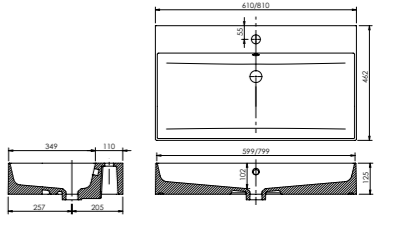

Memphis - Standard

White. Ceramic. One tap hole. Integrated Overflow. Supplied with Chrome overflow ring, see more Type 3 overflow rings on [page 374](#).

		Code	Price	Suitable Vanity Carcass Sizes
Standard	610w x 460d x 125h mm	9288	£420	600mm Standard
Standard	810w x 460d x 125h mm	9289	£520	800mm Standard