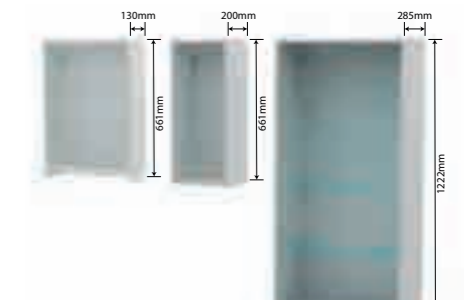

661mm Base Carcasses

(supplied with 150mm leg pack) = 811mm Overall height

561mm Base Carcasses

(supplied with 250mm leg pack) = 811mm Overall height

Wall Carcasses

For all your Carcass Accessories, Spare Parts & Fittings, **see page 384.**