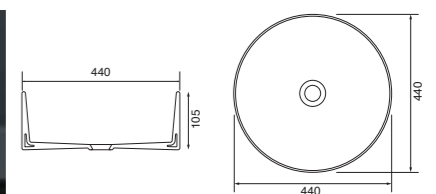

Orlando

White. Ceramic. No tap hole. No Overflow. We recommend using our free flowing unslotted waste with this basin, see [page 356](#).

	Code	Price
440w x 440d x 105h mm	9203	£255