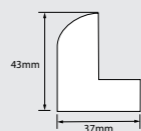

Solid Oak Fitted Furniture Pricing

The Solid Oak collection features a pre-assembled 18mm MFC carcass with panels made from solid oak and oak veneer furniture grade panels. Designed for long-lasting durability, each unit includes premium adjustable soft-close hinges and smooth drawer runners. For secure and effortless installation, all units come pre-drilled and include wall fixing brackets.

High Rise Units

High Rise Unit - Two Door		Unit Code	Price	Carcass	Upper Door	Lower Door
Standard	300w x 303d x 2033h mm	4496CHSO	£859	4056	5035	5035
Slim	300w x 218d x 2033h mm	4296CHSO	£859	4056S	5035	5035
Standard - Mirrored	300w x 303d x 2033h mm	4498CHSO	£890	4056	3157A	5035
Slim - Mirrored	300w x 218d x 2033h mm	4298CHSO	£890	4056S	3157A	5035

High Rise Unit - Full Door		Unit Code	Price	Carcass	Upper Door	Lower Door
Standard	300w x 303d x 2033h mm	4497CHSO	£951	4056	2029	2029
Slim	300w x 218d x 2033h mm	4297CHSO	£951	4056S	2029	2029
Standard - Mirrored	300w x 291d x 2033h mm	4499CHSO	£989	4056	3157A	3158A
Slim - Mirrored	300w x 203d x 2033h mm	4299CHSO	£989	4056S	3157A	3158A

Panels, Plinths & Cornices

For a more detailed guide [see page 386](#).

Oak Veneered End & Infill Panels	Standard Base	Slimline Base	Wall	Tall Wall	Deep Base	Standard High Rise	Slimline High Rise
305w x 18d x 811h	220w x 18d x 811h	220w x 18d x 661h	220w x 18d x 1222h	445w x 18d x 811h	305w x 18d x 2035h	220w x 18d x 2035h	
3010SO	3011SO	3145SO	3044SO	3085SO	3115SO	3135SO	
£130	£104	£115	£146	£171	£295	£240	

Oak Veneered Plinth & Flyover	Plinth	Plinth	Plinth	Plinth	Plinth	Plinth
1500w x 18d x 150h	2000w x 18d x 150h	2500w x 18d x 150h	220w x 18d x 1222h	1500w x 18d x 250h	305w x 18d x 2035h	
6001SO	6002SO	6005SO	3001SO	3002SO	3085SO	
£135	£164	£190	£169	£179	£171