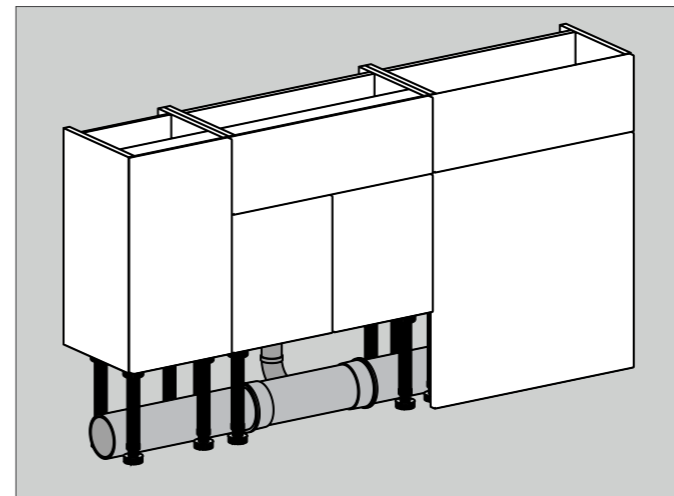

Deep Base Unit - One Door

Base unit with one left/right hand reversible soft-close door. One removable shelf.

		Unit Code	Price	Carcass	Door	
☞	Deep	300w x 443d x 811h mm	1639BR**	£485	1057	2035

Deep Base Unit - Two Door

Base unit with two soft-close doors. One removable shelf. Unit can be lowered for use with a sit on bowl, remove 100mm leg extension piece from kit supplied to reduce the unit height to 711mm.

		Unit Code	Price	Carcass	Doors	
☞	Deep	600w x 443d x 811h mm	1643BR**	£690	1068	2035 x2

Reasons to Choose a 561mm Unit

Hidden Pipes Access

561mm carcasses paired with 250mm legs and plinth hide large soil pipes effectively. The removable plinth design provides easy maintenance access, keeping unsightly elements out of view.

Wall-Hung Solution

Install 561 carcass basin and base units without a plinth or legs for a streamlined, wall-hung appearance. Perfect for small spaces, this setup maximises storage while keeping the floor clear.

Accessible Furniture

Use 561 carcass units with a 150mm plinth for a lower-height furniture run. Ideal for those needing improved accessibility, this design combines functionality with a stylish finish.

Stepped Basin Design

Use 561mm carcass with 150mm legs to create a stunning fitted furniture runs featuring a stepped-down basin unit. This stylish design enhances your bathroom space's functionality and visual appeal.

Concept for concealing soil and waste pipes within fitted furniture or walls.