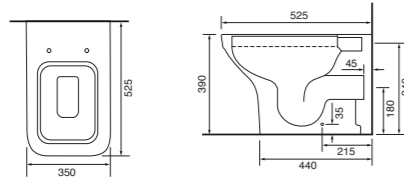

Back To Wall WC Sets

Denver **LO SC TP**
Denver BTW Pan with Casula Seat.
Supplied with Chrome hinges, see more Type 1 hinges on **page 381**. **36.9076.01** £541