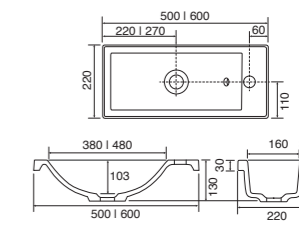

Finesse Slimline/Drop In Basin CM

White. Cast Marble. One tap hole. External Overflow. Reversible left/right basin positioning. Suitable for slimline base/basin units only. Each basin size is recommended to match the carcass size (i.e. 500 basin suits a 500 carcass). Supplied with Chrome overflow ring, see more Type 1 overflow rings on [page 374](#).

500w x 220d x 30h mm	3092	£305
600w x 220d x 30h mm	3090	£305