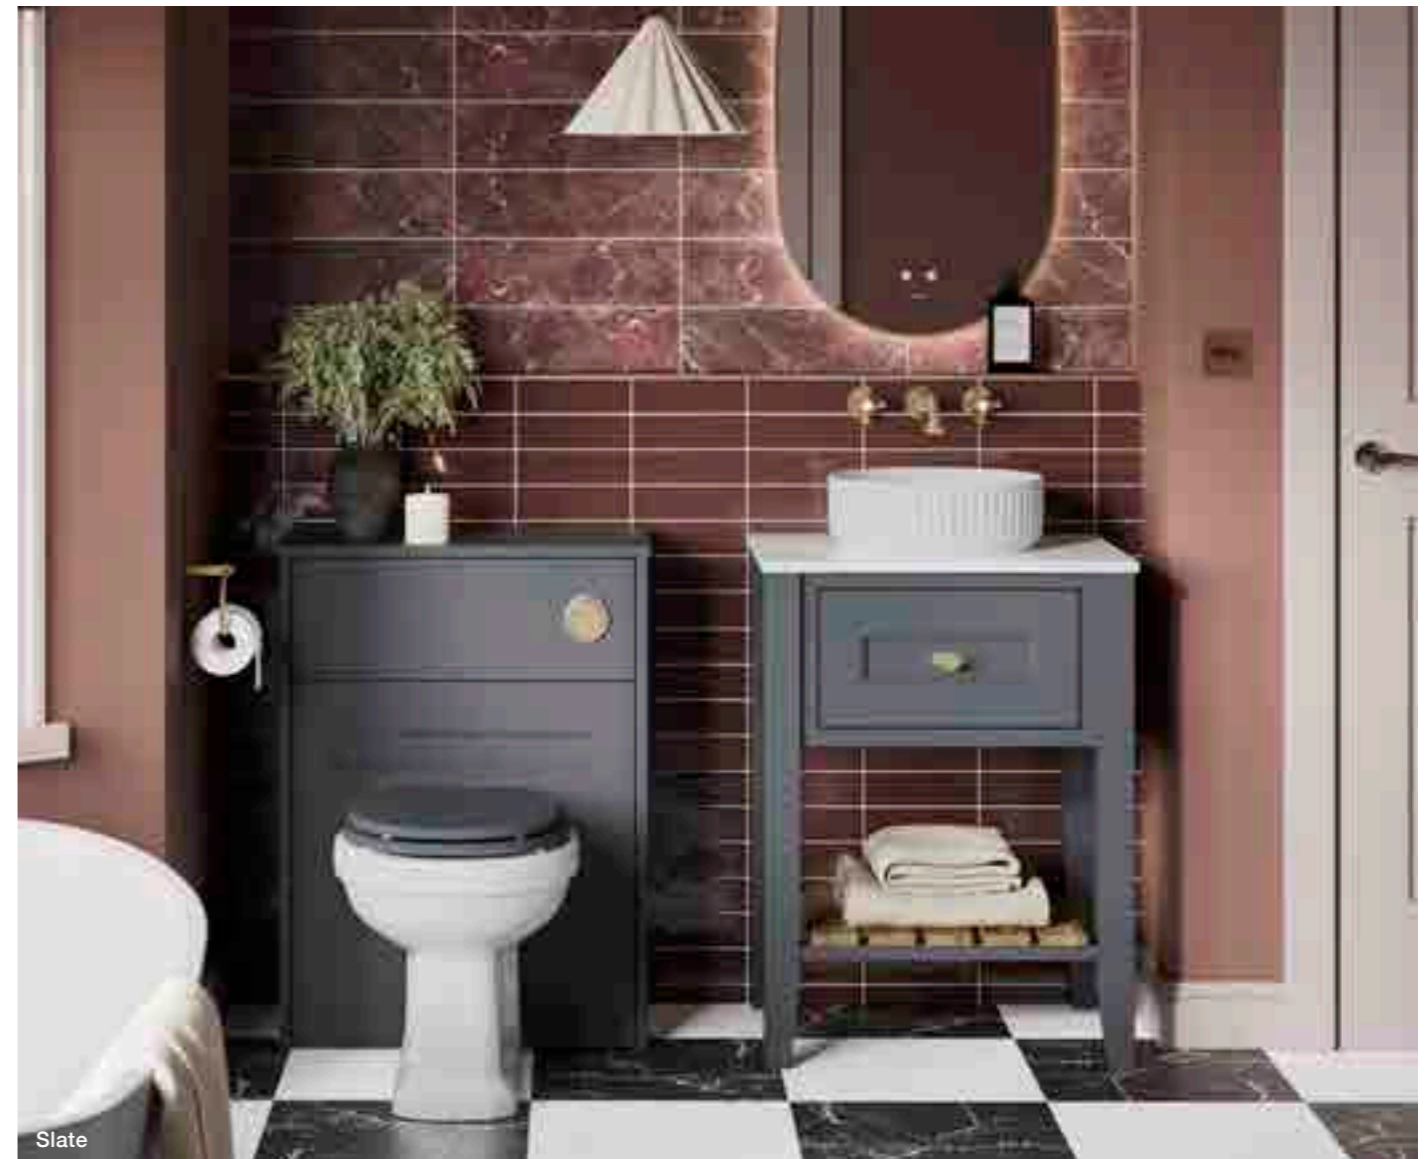

Slate

New Slate

A bold, traditional, statement bathroom. The Charlbury Washstand 600 in Slate, paired with the Pentland WC unit and a rich wall colour, creates a maximalist look with classic appeal. Featuring a White fluted sit-on bowl and a Stratus White Calypstone Aura 12mm worktop, it balances bold tones with refined detailing. The Morella Natural Brass handles, Murello Brushed Brass mirror and Georgia back-to-wall pan with a Slate Wentworth seat introduce characterful accents.