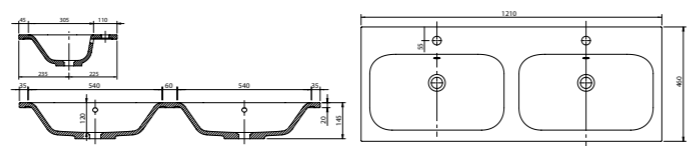

Orani/Vanity Basin CM