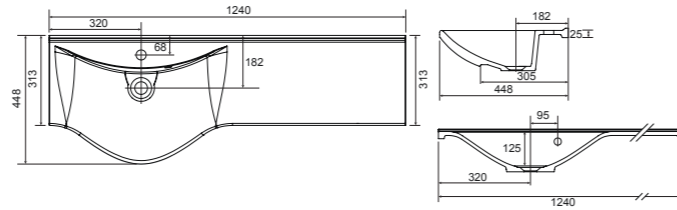

Semi Recessed Wing Basins

Semi Recessed Wing Basins are an all-in-one structure combining a semi recessed basin and worktop. They are designed to sit across a number of different furniture layouts according to the length of the basins, and all models include a template for cutting and shaping the basin unit upper panel to fit.

Combi Basins - 1240mm

White. Cast Marble. One tap hole. External Overflow. Suitable for use with two 600mm standard depth units with an end panel at each end. Basin can be cut to size if the cut end is positioned against a wall. Supplied with Chrome overflow ring, see more Type 1 overflow rings on [page 374](#).

Left Hand Bowl - 1240w x 448d x 25h mm	37.3071	£490
Right Hand Bowl - 1240w x 448d x 25h mm	37.3070	£490