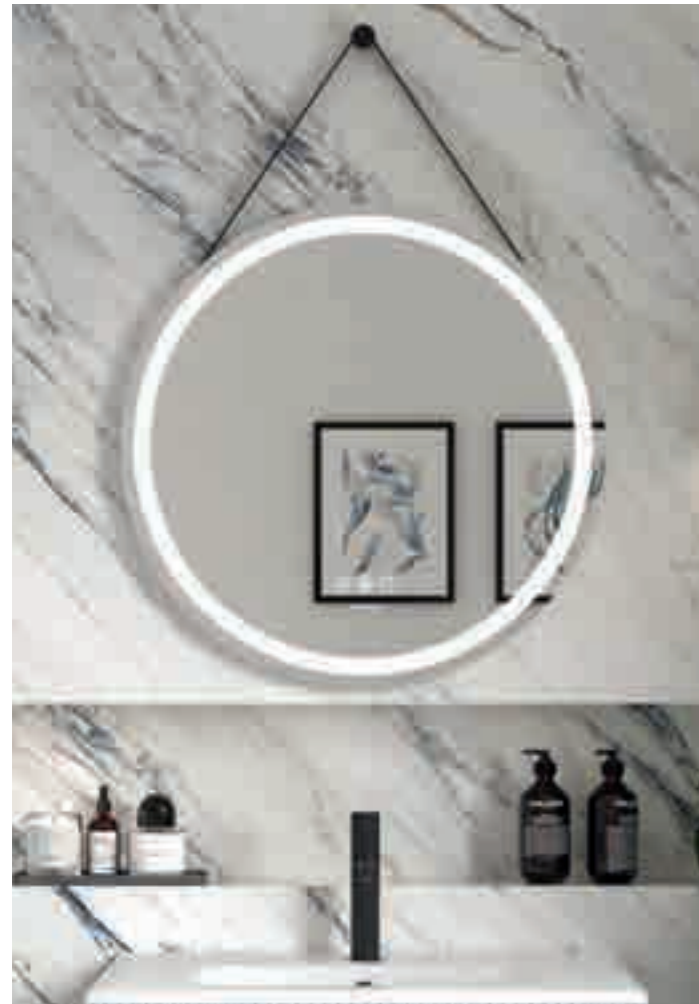

600w x 30d x 800h mm	3630	£385
800w x 30d x 800h mm	3631	£425
1000w x 30d x 800h mm	3632	£465
1200w x 30d x 800h mm	3633	£499

Ronda

Features:

A front-lit LED mirror with frosted glass detail and optional stitched black hanging strap.