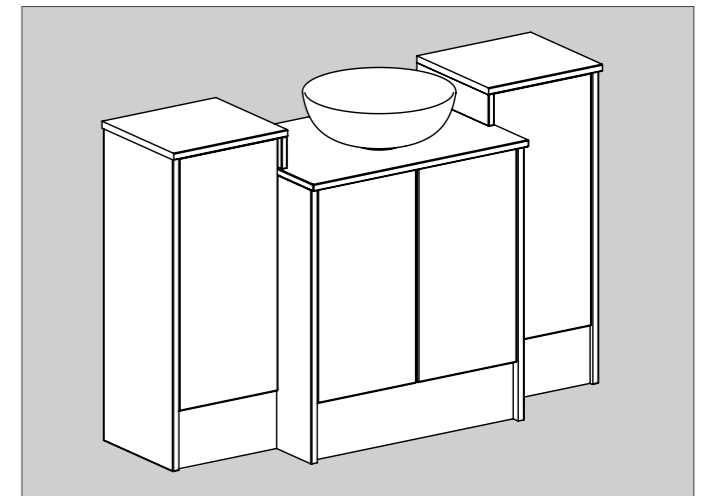

Concept for creating deep sit-on basin units integrated with standard-height fitted furniture.