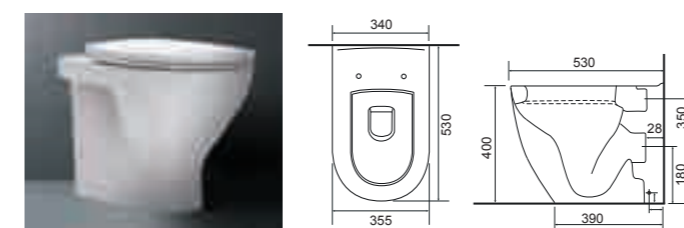

Dakota - Rimless

Dakota BTW Rimless Pan with Kambah Seat.
Supplied with Chrome hinges, see more Type 1 hinges on [page 381](#). **36.9295.01** £350