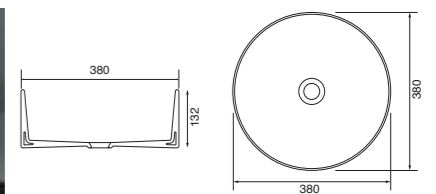

Florida

White. Ceramic. No tap hole. No Overflow. We recommend using our free flowing unslotted waste with this basin, see [page 356](#).

	Code	Price
380w x 380d x 135h mm	9199	£190