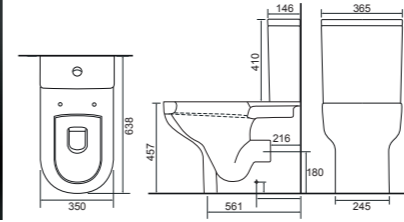

Close Coupled WC Sets

Charlotte Rimless **LO SC TP**
 Charlotte CC Pan & Cistern with Temora Seat.
 Supplied with Chrome hinges, see more Type 1 hinges on **page 381**. **36.9111.01** £859

Cleveland Rimless **LO SC TP**
 Cleveland CC Rimless Pan & Cistern with Ballina Seat.
 Supplied with Chrome hinges, see more Type 2 hinges on **page 381**. **36.9180.01** £685