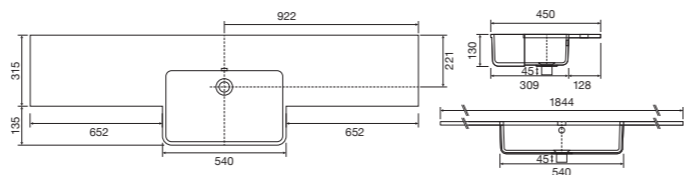

Caluso Solid Surface Basin

Caluso Solid Surface Wing Basin - 1844mm SS

Matt White. Solid Surface. No tap hole. Integrated Overflow. Suitable for use with an 1800mm run of furniture. This basin section will only suit a 600 standard carcass size. Can be cut and shaped using standard woodworking tools.

Central Bowl - 1844w x 450d x 15h mm	37.3538	£1,020

Inline Basins

Inline Basins are designed to sit directly on a basin unit without the need for a worktop, aligning perfectly with the front of the unit for a clean, streamlined finish.