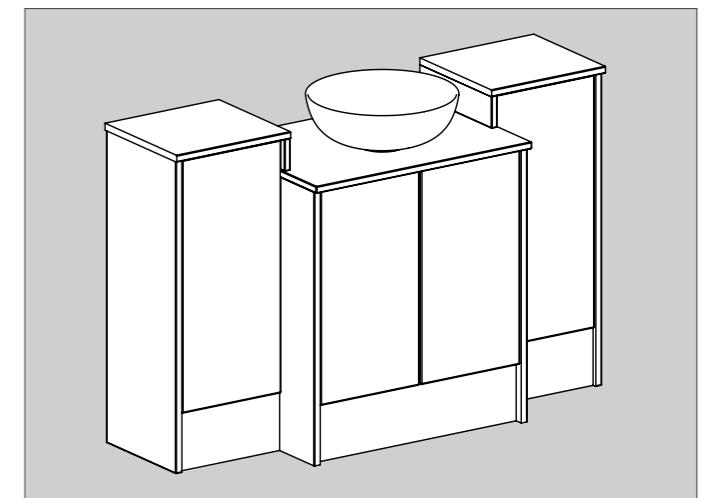

Concept for creating deep sit-on basin units integrated with standard-height fitted furniture.