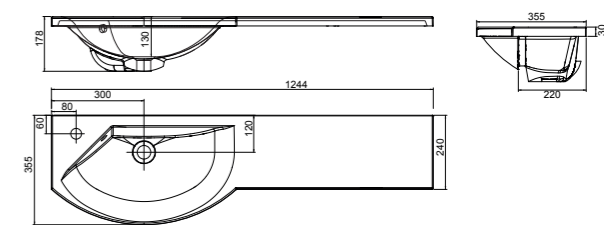

ART Cast Wing Basin - 1244mm (Slim)		Code	Price	Minimum Carcass Sizes
White. Cast Marble. One tap hole. Integrated Overflow. This basin section will only suit a 600 slimline carcass size. Basin can be cut to size if the cut end is positioned against a wall. Supplied with Chrome overflow ring, see more Type 2 / Type 3 overflow rings on page 374.				
Left Hand Bowl - 1244w x 355d x 30h mm		37.3201	£575	
Right Hand Bowl - 1244w x 355d x 30h mm		37.3202	£575