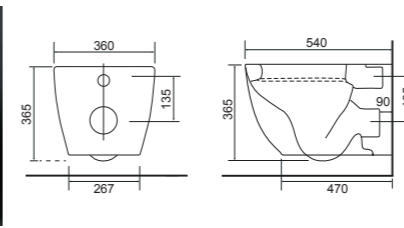

Aurora **LO SC TP**
Aurora Wall Hung Rimless Pan with Beechworth Seat.
Supplied with Chrome hinges that are not interchangeable. **36.9306.01** £442