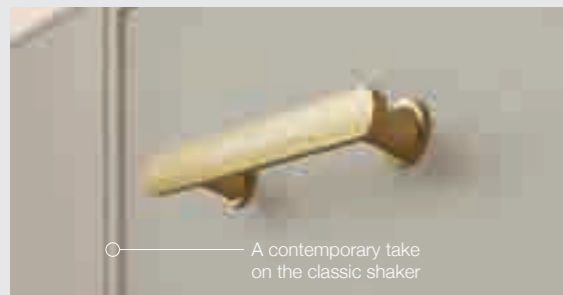

Dartmoor

The Dartmoor collection offers a contemporary take on the classic shaker for a pared-back and timeless look. Featuring a sleek 9mm slim frame edge, its elegant chamfered edge and minimalist design represent the traditional shaker style, reimagined. Dartmoor is available across our full range of fitted furniture and vanity cabinets in a variety of high-quality soft-touch matt finishes.

A contemporary take on the classic shaker

Furniture Features

- **Slim Shaker Frame**
  Featuring a sleek, slim shaker frame for a timeless yet modern aesthetic.
- **Spacious Storage**
  Thoughtfully designed storage to keep your essentials organised and at hand.
- **Premium Fittings**
  High-quality soft-close runners, hinges, and hardware for smooth, quiet operation.
- **Vanity to Match**
  A range of vanity options designed to match perfectly with our wider fitted collection.