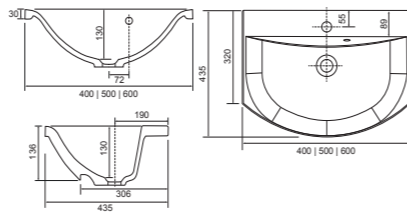

ART Semi Recessed Basins

ART Semi Recessed Basins are designed to sit directly on a basin unit without the need for a worktop, and project forward slightly to offer an ergonomic design. All models include a cutting template for a perfect fit when scribing the upper fascia panel to the basin.

ART		Code	Price	Minimum Carcass Sizes
White. Cast Marble. One tap hole. External Overflow. Supplied with Chrome overflow ring, see more Type 1 overflow rings on page 374.				
Standard	400w x 435d x 30h mm	37.3173	£325	400mm Standard
Standard	500w x 435d x 30h mm	37.3113	£340	500mm Standard
Standard	600w x 435d x 30h mm	37.3095	£380	600mm Standard