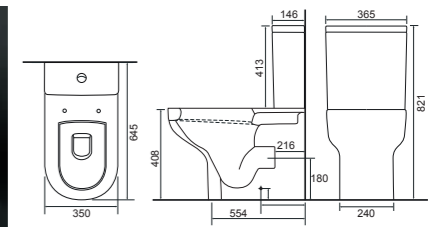

Cleveland Rimless **LO SC TP**
Cleveland CC Rimless Pan & Cistern with Ballina Seat.
Supplied with Chrome hinges, see more Type 2 hinges on **page 381**. **36.9180.01** £685