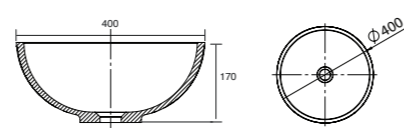

Vinci

Matt White. Cast Marble. No tap hole. No Overflow. We recommend using our free flowing unslotted waste with this basin, see [page 356](#).

	Code	Price
400w x 400d x 170h mm	3689	£310