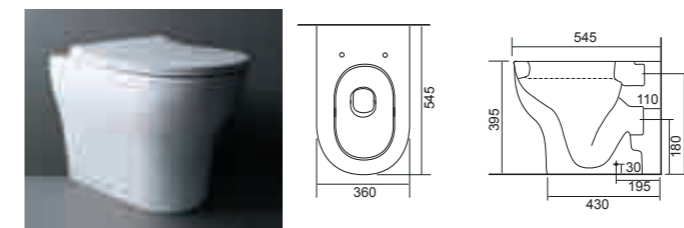

Brunswick - Rimless

Brunswick BTW Rimless Pan with Clermont Seat.
Supplied with Chrome hinges that are not interchangeable **36.9095.01** £580