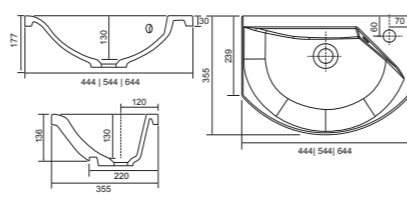

ART Shoulder Slimline		Code	Price	Minimum Carcass Sizes
White. Cast Marble. One tap hole. Integrated Overflow. Supplied with Chrome overflow ring, see more Type 2 / Type 3 overflow rings on page 374.				
Slimline	444w x 355d x 30h mm	37.3241	£325	400mm Slim
Slimline	544w x 355d x 30h mm	37.3242	£340	500mm Slim
Slimline	644w x 355d x 30h mm	37.3243	£380	600mm Slim