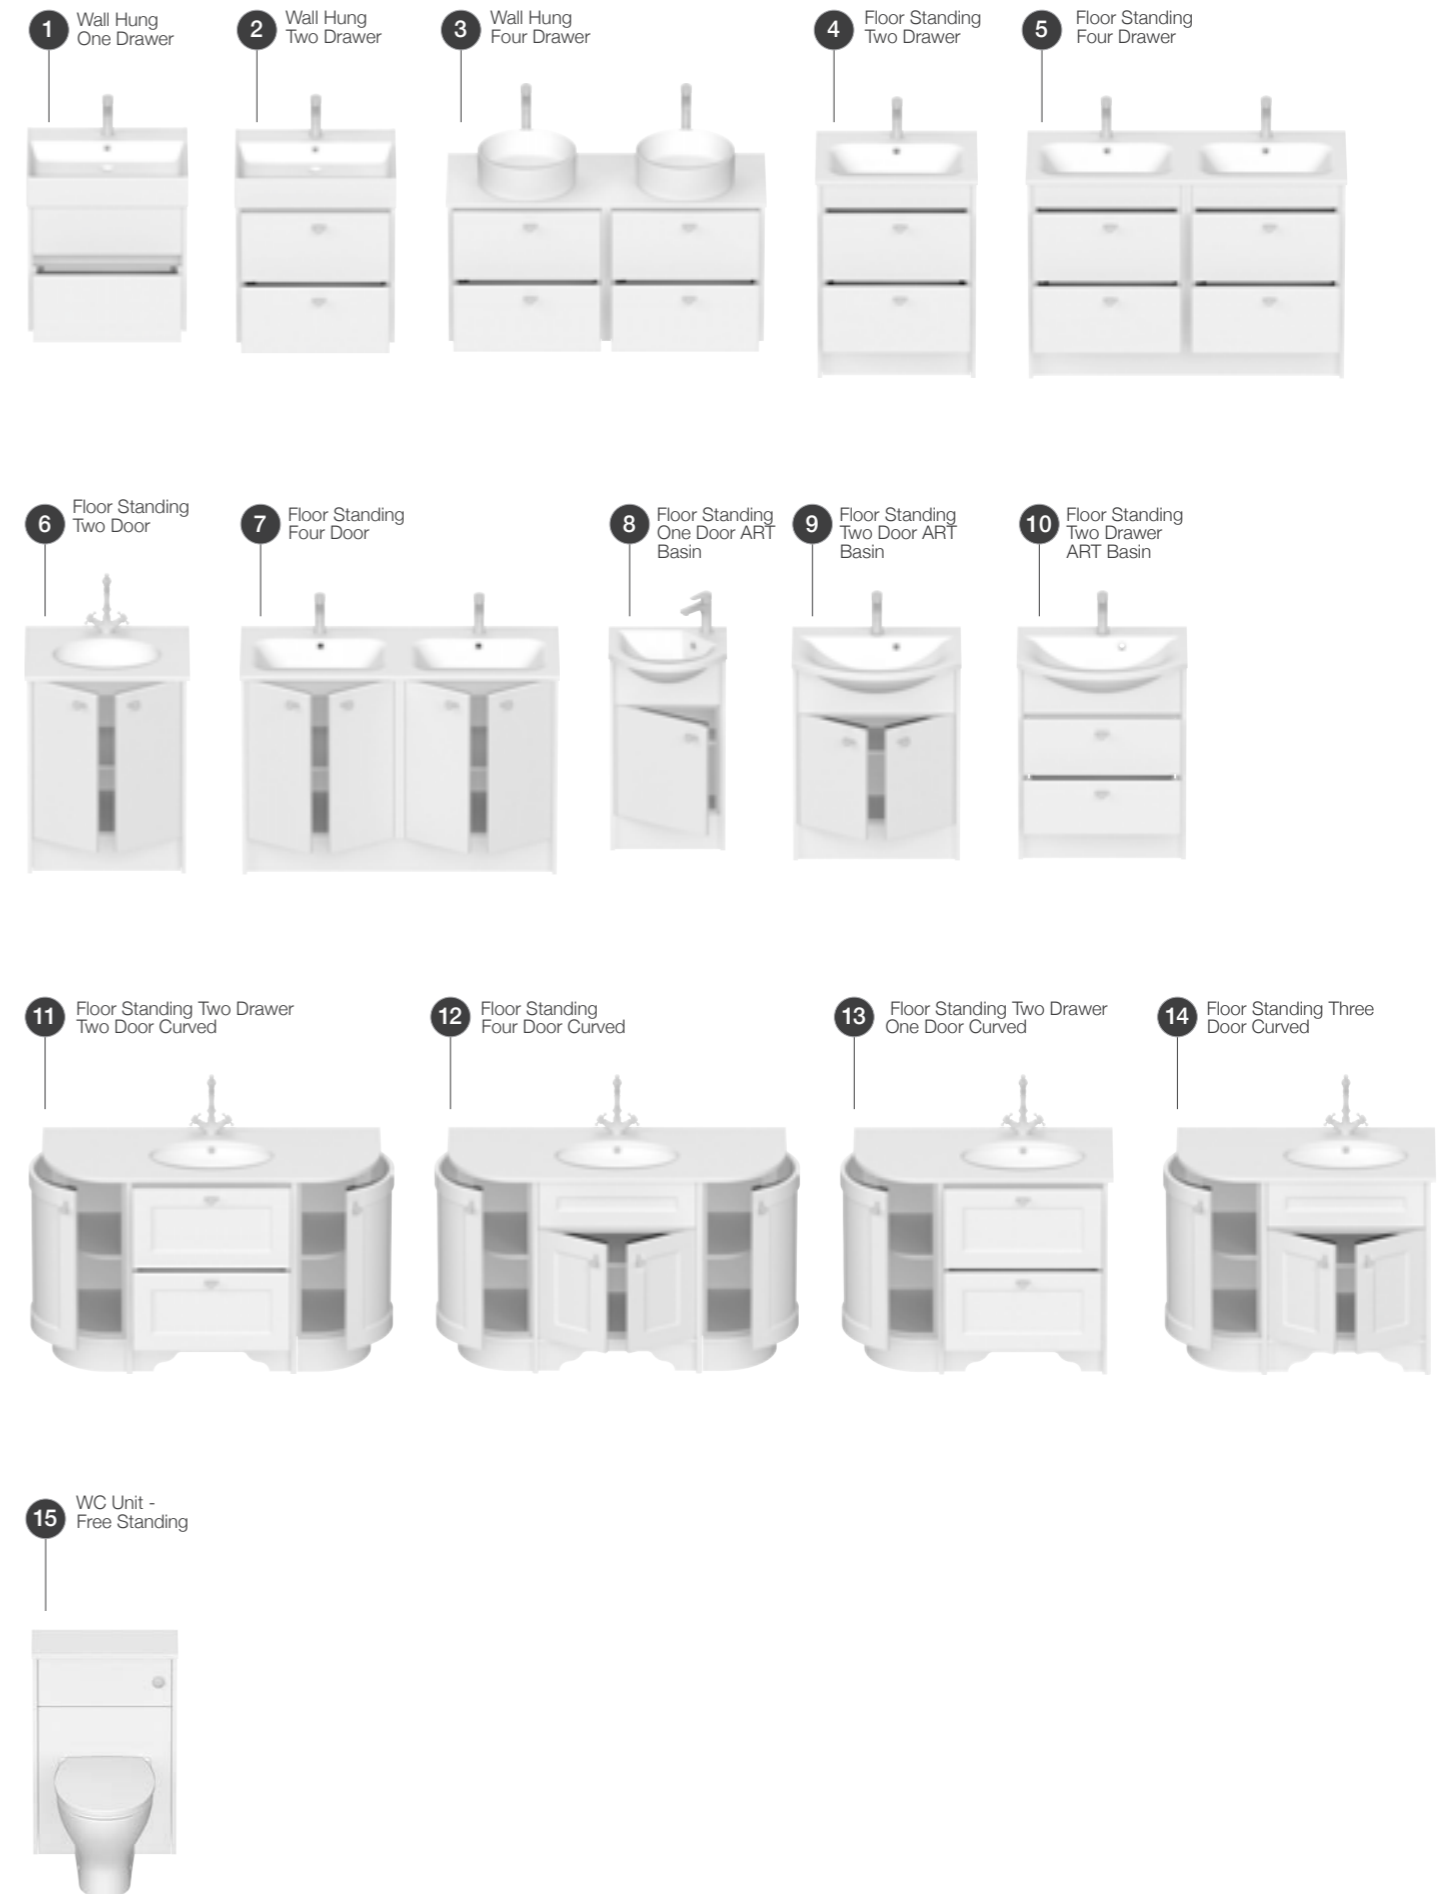

Bowland P34	Bracon P52	Cheviot P76	Chiltern P102	Dartmoor P124	Kentmere P146	Pentland P168	Selter P188
1 Wall Hung One Drawer	600, 800							
2 Wall Hung Two Drawer	600, 800, 1200	500, 600, 800	500, 600, 800	500, 600, 800	500, 600, 800	500, 600, 800		500, 600, 800
3 Wall Hung Four Drawer	1200	1200	1200	1200	1200	1200		1200
4 Floor Standing Two Drawer		500, 600, 800	500, 600, 800	500, 600, 800	500, 600, 800	500, 600, 800	600, 800	500, 600, 800
5 Floor Standing Four Drawer		1200	1200	1200	1200	1200	1200	1200
6 Floor Standing Two Door		500, 600	500, 600	500, 600	500, 600	500, 600	600, 800	500, 600
7 Floor Standing Four Door		1200	1200	1200	1200	1200	1200	1200
8 Floor Standing One Door ART Basin		444	444	444	444			444
9 Floor Standing Two Door ART Basin		544, 644	544, 644	544, 644	544, 644	544, 644	544, 644	544, 644
10 Floor Standing Two Drawer ART Basin		644	644	644	644	644	644	644
11 Floor Standing Two Drawer Two Door Curved							Double Curved 1246	
12 Floor Standing Four Door Curved							Double Curved 1246	
13 Floor Standing Two Drawer One Door Curved							LH Curved 942, RH Curved 942	
14 Floor Standing Three Door Curved							LH Curved 942, RH Curved 942	
15 WC Unit - Free Standing		544	544	544	544	544	544	544

Vanity to Match Fitted Units

Vanity to match units are versatile standalone units, designed to work beautifully on their own or as part of a coordinated bathroom design.