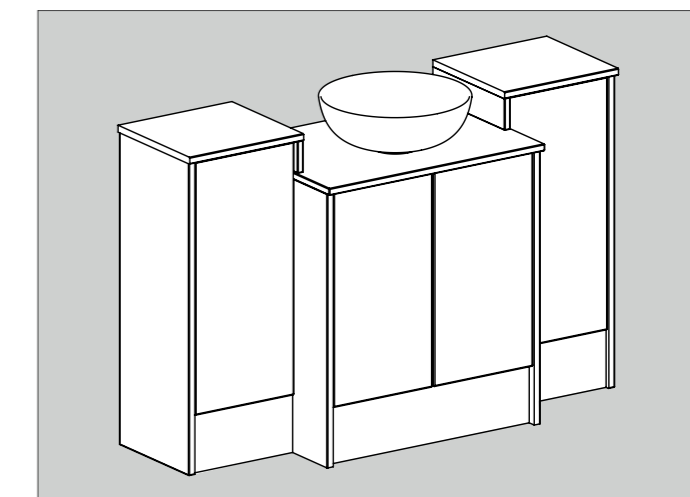

Concept for creating deep sit-on basin units integrated with standard-height fitted furniture.

Cheviot Fitted Furniture Pricing

Shown in Sea Breeze, the Cheviot collection features a pre-assembled 18mm carcass with furniture-grade fascia panels available in either gloss finishes with glass-effect edging, or matt finishes with matched edging. Designed for long-lasting durability, units include premium adjustable soft-close hinges, smooth drawer runners and wall fixing brackets.