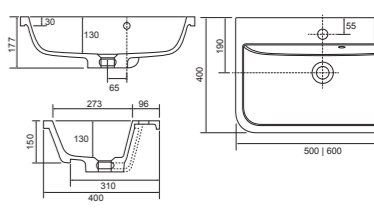

Elan

White. Cast Marble. One tap hole. Integrated Overflow. Supplied with Chrome overflow ring, see more Type 2 / Type 3 overflow rings on page 374.

		Code	Price	Minimum Carcass Sizes
Standard	500w x 400d x 30h mm	37.3506	£379	500mm
Standard	600w x 400d x 30h mm	37.3507	£395	600mm