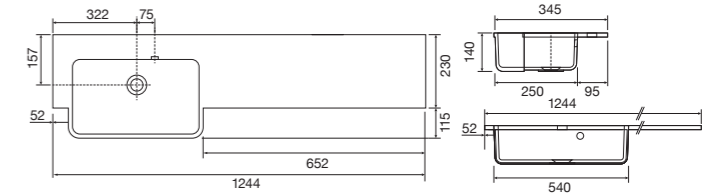

Fontana Cast Wing Basin - 1244mm (Slim)

White. Cast Marble. No tap hole. Integrated Overflow. Suitable for use with a 1200mm run of furniture. Not compatible with Bowland slimline units. This basin section will only suit a 600 slimline carcass size. Basin can be cut to size and finished with the Fontana finishing kit. Supplied with White overflow ring, see more Type 3 / Type 4 overflow rings on [page 374](#).

Left Hand Bowl - 1244w x 345d x 15h mm	37.3545	£650
Right hand Bowl - 1244w x 345d x 15h mm	37.3546	£650