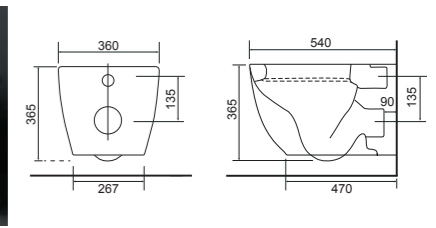

Aurora **LO SC TP**
Aurora Wall Hung Rimless Pan with Picton Seat.
Supplied with Chrome hinges, see more Type 1 hinges on **page 381**. **36.9306.02** £442