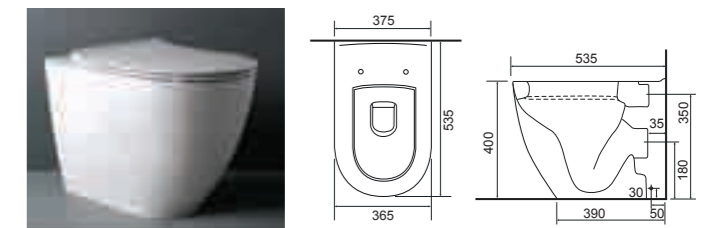

Aurora

Aurora BTW Pan with Collerina Seat.
Supplied with Chrome hinges, see more Type 1 hinges on [page 381](#). **36.9117.01** £420

Charlotte

Charlotte BTW Pan with Temora Seat.
Supplied with Chrome hinges, see more Type 1 hinges on [page 381](#). **36.9110.01** £591