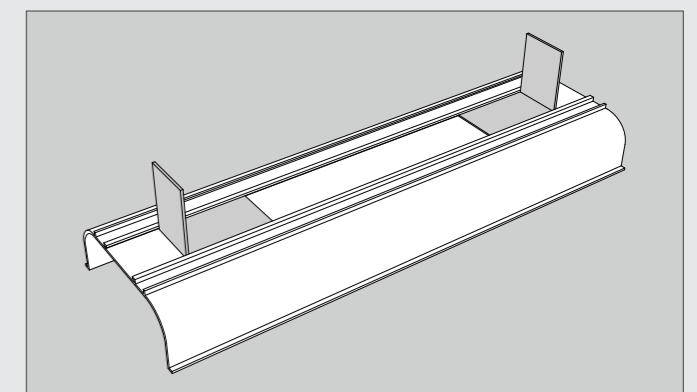

The profile should be secured to the carcass with supplied brackets which slot into the rear of the profile