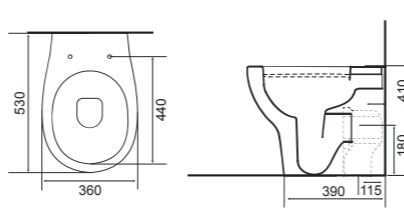

Nashville - Rimless **LO SC TP**
Nashville BTW Rimless Pan with Toukley Seat.
Supplied with Chrome hinges, see more Type 1 hinges on **page 381**. **36.9291.01** £493