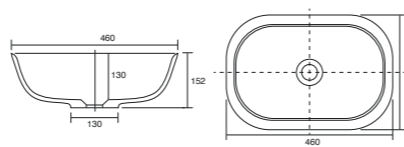

Bellanti

White. Cast Marble. No tap hole. No Overflow. We recommend using our free flowing unslotted waste with this basin, see [page 356](#).

	Code	Price
460w x 320d x 152h mm	9069	£405