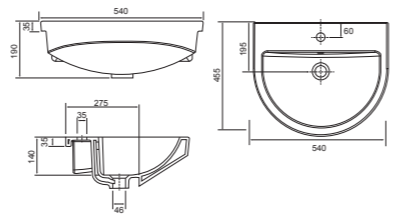

Vegas		Code	Price	Minimum Carcass Sizes
White. Ceramic. One tap hole. Integrated Overflow. Supplied with Chrome overflow ring which is optional page 374.				
Standard	540w x 455d x 35h mm	37.9175	£310	600 Standard