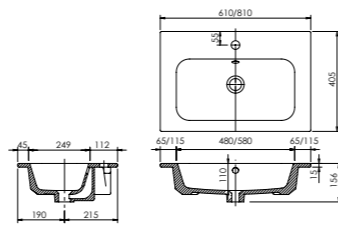

Chandler/Vanity Basin CE

White. Ceramic. One tap hole. Integrated Overflow. Supplied with Chrome overflow ring, see more Type 3 overflow rings on [page 374](#).

610w x 405d x 15h mm	9290	£345
810w x 405d x 15h mm	9303	£406