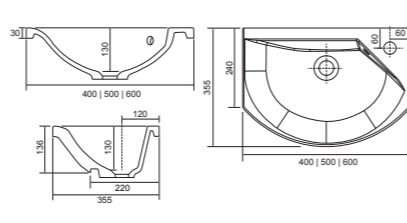

ART Slimline		Code	Price	Minimum Carcass Sizes
White. Cast Marble. One tap hole. External Overflow. Supplied with Chrome overflow ring, see more Type 1 overflow rings on page 374.				
Slimline	400w x 355d x 30h mm	37.3174	£325	400mm Slim
Slimline	500w x 355d x 30h mm	37.3114	£340	500mm Slim
Slimline	600w x 355d x 30h mm	37.3096	£380	600mm Slim