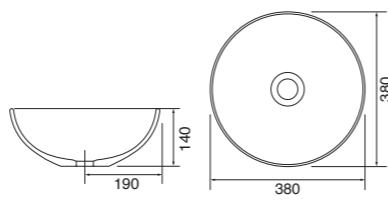

Toledo

Matt. Ceramic. No tap hole. No Overflow. We recommend using our free flowing unslotted waste with this basin, see [page 356](#).

	Code	Price
380w x 380d x 140h mm	9283	£305