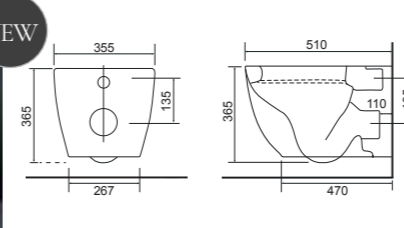

Wall Hung WC Sets

Daytona **LO SC TP**
Daytona Wall Hung Rimless Pan with Borden Seat.
Supplied with Chrome hinges, see more Type 1 hinges on **page 381**. **36.9323.01** £445