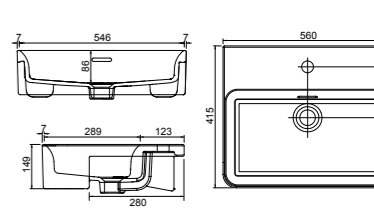

Charlotte

White. Ceramic. One tap hole. Integrated Overflow. Supplied with Chrome overflow ring, see more Type 3 overflow rings on page 374.

		Code	Price	Minimum Carcass Sizes
Standard	550w x 420d x 30h mm	37.9112	£365	600 Standard