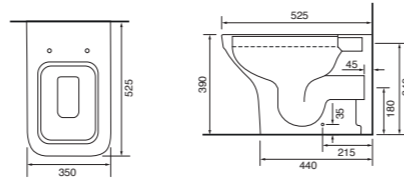

Denver **LO SC TP**
Denver BTW Pan with Kempsey Seat.
Supplied with Chrome hinges that are not interchangeable **36.9076.02** £553