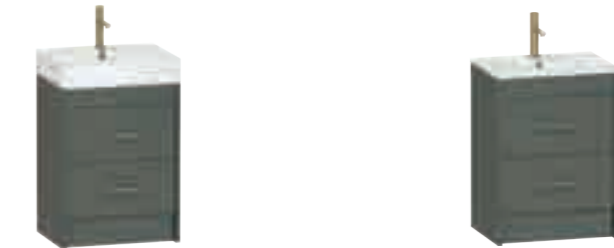

Memphis Ceramic	9286	£420
-----------------	------	------

Add a Vanity Basin

Idro Cast	9261	£310
Chandler Ceramic	9290	£345

600 Two Drawer

600w x 460d x 810h mm

Unit Code	Price	Carcass	Drawer Fronts	Pelmet	Plinth	End Panels
4614CH**	£1,294	4076	5071 x2	6031	6041	3434 x2