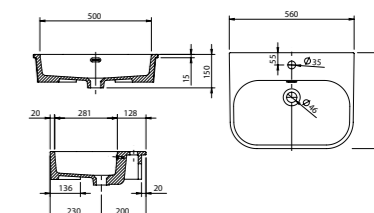

Daytona **NEW**

White. Ceramic. One tap hole. Integrated Overflow. Supplied with a fixed oval Chrome overflow..

		Code	Price	Minimum Carcass Sizes
Standard	560w x 430d x 150h mm	37.9321	£250	600m Standard