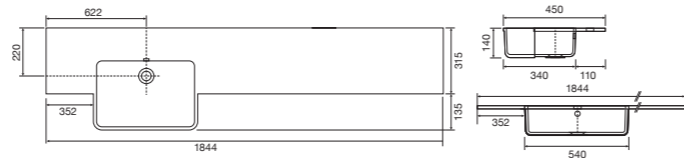

Semi Recessed Wing Basins

Semi Recessed Wing Basins are an all-in-one structure combining a semi recessed basin and worktop. They are designed to sit across a number of different furniture layouts according to the length of the basins, and all models include a template for cutting and shaping the basin unit upper panel to fit.

Fontana Cast Wing Basin - 1844mm CM

White. Cast Marble. No tap hole. Integrated Overflow. Suitable for use with a 1800mm run of furniture. This basin section will only suit a 600 standard carcass size. Basin can be cut to size and finished with the Fontana finishing kit. Supplied with White overflow ring, see more Type 3 / Type 4 overflow rings on [page 374](#).

Left Hand Bowl - 1844w x 450d x 15h mm	37.3605	£935
Right Hand Bowl - 1844w x 450d x 15h mm	37.3606	£935