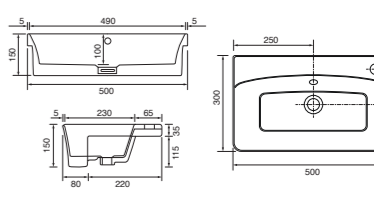

Denver

White. Ceramic. One tap hole. Integrated Overflow. Supplied with Chrome overflow ring, see more Type 3 overflow rings on page 374.

		Code	Price	Minimum Carcass Sizes
Standard/ Slimline	500w x 300d x 35h mm	37.9075	£255	600 Standard or Slim