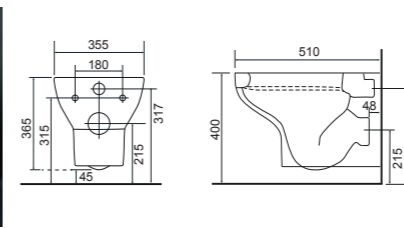

Charlotte **LO SC TP**
 Charlotte Wall Hung Pan with Temora Seat.
 Supplied with Chrome hinges, see more Type 1 hinges on **page 381**. **36.9116.01** £631

WC Cisterns

Calypso Concealed Cistern

Cable flush cistern with Chrome push button, designed for front or top access. Dual flush system with 6-liter or 4-liter flush, bottom inlet and insulated jacket for noise reduction. WRAS approved. Suitable for 500, 600 and 700 standard and slimline WC carcasses.