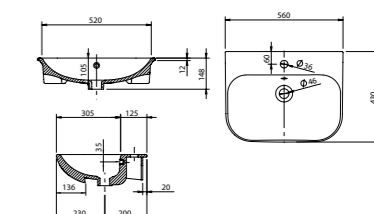

Riverdale **NEW**

White. Ceramic. One tap hole. Integrated Overflow. Supplied with a Chrome overflow ring, see more Type 3 overflow rings on page 374.

		Code	Price	Minimum Carcass Sizes
Standard	560w x 430d x 150h mm	37.9324	£230	600m Standard