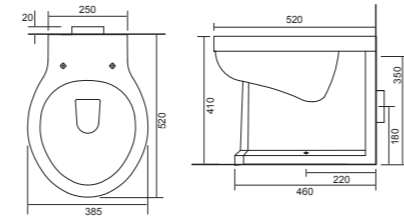

Georgia with Wentworth Coloured Seat **LO SC TP**
Supplied with Chrome hinges that are not interchangeable

○ Cotton White	36.9170.02	£523.00	● Slate	36.9170.06	£523.00
● Portland Stone	36.9170.11	£523.00	● Maritime Blue	36.9170.07	£523.00
● Shale	36.9170.04	£523.00	● Spruce	36.9170.09	£523.00
● Lagoon Mist	36.9170.05	£523.00