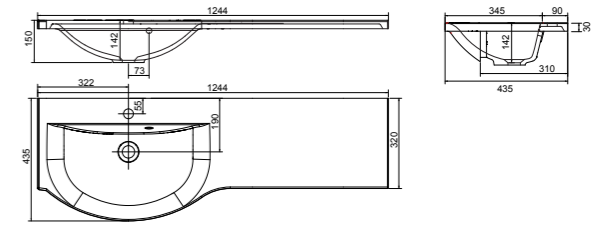

ART Wing Basins

ART Semi Recessed Wing Basins are an all-in-one structure combining an ART semi recessed basin and worktop. They are designed to sit across a number of different furniture layouts according to the length of the basins, and all models include a template for cutting and shaping the basin unit upper panel to fit.

ART Cast Wing Basin - 1244mm		Code	Price	Minimum Carcass Sizes
White. Cast Marble. One tap hole. Integrated Overflow. This basin section will only suit a 600 standard carcass size. Basin can be cut to size if the cut end is positioned against a wall. Supplied with Chrome overflow ring, see more Type 2 / Type 3 overflow rings on page 374.				
Left Hand Bowl - 1244w x 435d x 30h mm		37.3191	£575	
Right Hand Bowl - 1244w x 435d x 30h mm		37.3192	£575