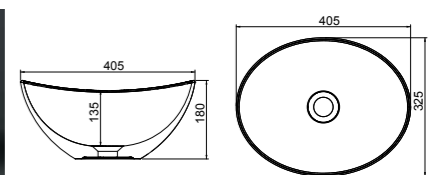

Fremont

White. Ceramic. No tap hole. No Overflow. We recommend using our free flowing unslotted waste with this basin, see [page 356](#).

	Code	Price
405w x 325d x 180h mm	9113	£200