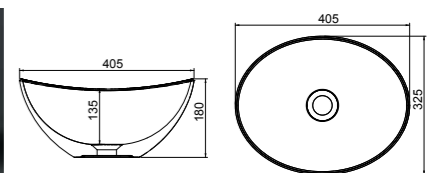

Fremont

Black/White. Ceramic. No tap hole. No Overflow. We recommend using our free flowing unslotted waste with this basin, see [page 356](#).

	Code	Price
405w x 325d x 180h mm	9114	£390