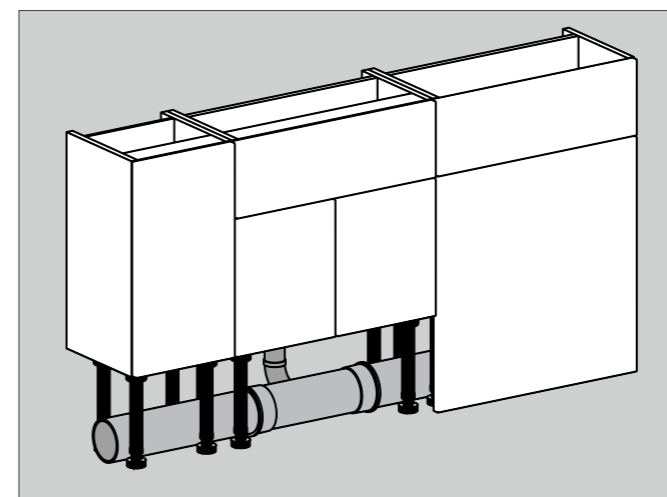

Replace ** in the unit code with the finish code shown below, **For a detailed colour finish guide, see inside front cover.**

Standard ☐ Slim ☐ Deep ☐

- **FW** Frost White Glass Effect
- **FG** Frost Grey Glass Effect
- **CP** Champagne Glass Effect
- **SB** Sea Breeze Glass Effect
- **CHN** Hunter Green Matched Edge
- **MS** Metallic Slate Glass Effect
- **MSM** Metallic Slate Matching
- **BB** Blueberry Matching
- **WK** Weathered Oak Matching

561mm Units

Deep Base Unit - One Door

Base unit with one left/right hand reversible soft-close door. One removable shelf.

		Unit Code	Price	Carcass	Door	
☞	Deep	300w x 443d x 811h mm	1639CT**	£485	1057	2035

Deep Base Unit - Two Door

Base unit with two soft-close doors. One removable shelf. Unit can be lowered for use with a sit on bowl, remove 100mm leg extension piece from kit supplied to reduce the unit height to 711mm.

		Unit Code	Price	Carcass	Doors	
☞	Deep	600w x 443d x 811h mm	1643CT**	£690	1068	2035 x2

Reasons to Choose a 561mm Unit

Hidden Pipes Access

561mm carcasses paired with 250mm legs and plinth hide large soil pipes effectively. The removable plinth design provides easy maintenance access, keeping unsightly elements out of view.

Wall-Hung Solution

Install 561 carcass basin and base units without a plinth or legs for a streamlined, wall-hung appearance. Perfect for small spaces, this setup maximises storage while keeping the floor clear.

Concept for concealing soil and waste pipes within fitted furniture or walls.

Accessible Furniture

Use 561 carcass units with a 150mm plinth for a lower-height furniture run. Ideal for those needing improved accessibility, this design combines functionality with a stylish finish.

Stepped Basin Design

Use 561mm carcass with 150mm legs to create a stunning fitted furniture runs featuring a stepped-down basin unit. This stylish design enhances your bathroom space's functionality and visual appeal.