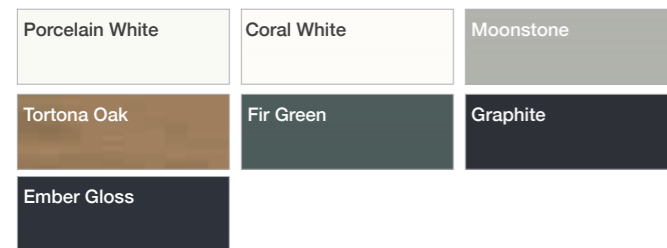

Vanity Furniture Colour Swatches

Aurelia

Brenta

Charlbury NEW

Chelworth

Diamante

Isla

Levanto

Loreto

Minori

Novoli

Petra

Sora

Tesima

Ultimo

Valor NEW

Veneto

Fitted Furniture Colour Swatches

Bowland

Brecon

Cheviot

Chiltern

Dartmoor

Kentmere