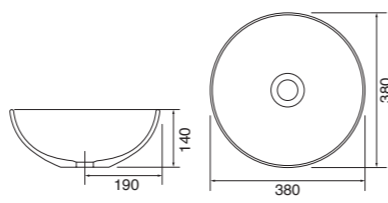

Toledo

Black. Ceramic. No tap hole. No Overflow. We recommend using our free flowing unslotted waste with this basin, see [page 356](#).

	Code	Price
380w x 380d x 140h mm	9285	£305