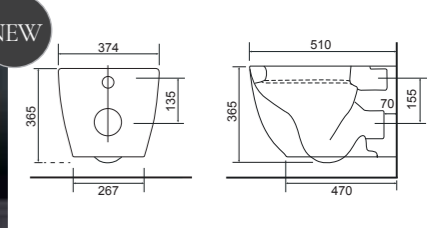

Riverdale **LO SC TP**
Riverdale Wall Hung Rimless Pan with Collerina Seat.
Supplied with Chrome hinges, see more Type 1 hinges on **page 381**. **36.9326.01** £465