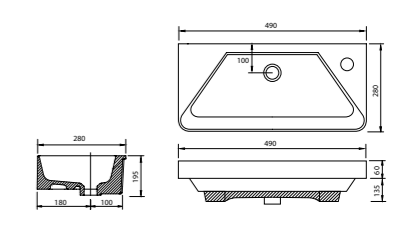

Cloakroom Vanity Basins

Cloakroom Vanity Basins are sized to fit perfectly on specific ranges of vanity units for ultimate compatibility. Compact yet functional, they are designed for a seamless fit, making them ideal for smaller spaces while maintaining style and practicality.

Ambra - Slimline NEW

White. Ceramic. No tap hole. We recommend using our free flowing unslotted waste with this basin, see [page 356](#).

		Code	Price	Suitable for Sora Cloakroom Vanity
Slimline	500w x 280d x 150h mm	9309	£120	500mm Cloakroom