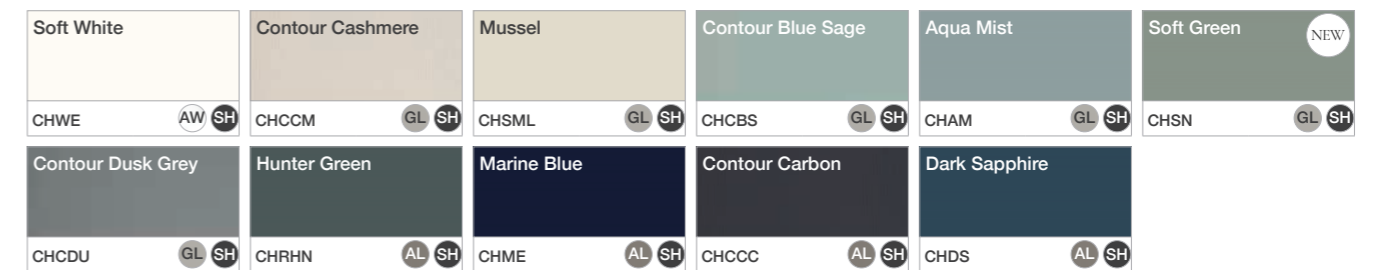

Vanity Furniture Colour Swatches

Aurelia

Brenta

Charlbury NEW

Chelworth

Diamante

Isla

Levanto

Loreto

Minori

Novoli

Petra

Sora

Tesima

Ultimo

Valor NEW

Veneto

Fitted Furniture Colour Swatches

Bowland

Brecon

Cheviot

Chiltern

Dartmoor

Kentmere