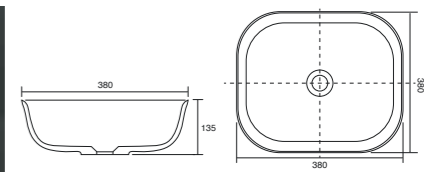

Rhode

White. Ceramic. No tap hole. No Overflow. We recommend using our free flowing unslotted waste with this basin, see [page 356](#).

	Code	Price
380w x 380d x 135h mm	9208	£170