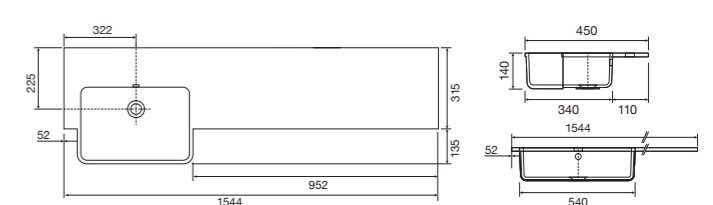

Fontana Cast Wing Basin - 1544mm

White. Cast Marble. No tap hole. Integrated Overflow. Suitable for use with a 1500mm run of furniture. This basin section will only suit a 600 standard carcass size. Basin can be cut to size and finished with the Fontana finishing kit. Supplied with White overflow ring, see more Type 3 / Type 4 overflow rings on [page 374](#).

Left Hand Bowl - 1544w x 450d x 15h mm	37.3603	£850
Right Hand Bowl - 1544w x 450d x 15h mm	37.3604	£850