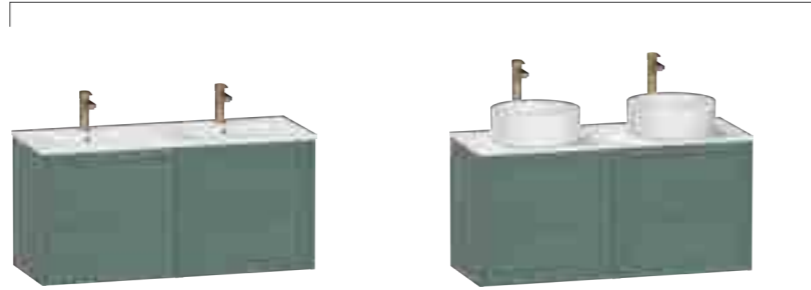

Kentmere Vanity to Match Fitted Pricing

Shown in Spruce, the Kentmere collection features a pre-assembled 18mm carcass with painted, furniture-grade fascia panels. Designed for long-lasting durability, units include premium adjustable soft-close hinges, smooth drawer runners and wall fixing brackets.

Please note: Accessories such as taps, and other finishing touches are sold separately and can be found on [page 320](#).

Wall Hung Vanity Units

1. Choose Vanity Unit

1200 Four Drawer
1200w x 460d x 561h mm

Unit Code	Price	Carcass	Drawer Fronts	End Panels
1618KM**	£2,194	1076 x2	5071 x4	3428 x4

2. Add a Basin

Add a Vanity Basin

	NTH	2TH	
Orani Cast Double	9344	9244	£380

Add a Sit-on Basin and 1200 Vanity Worktop

Florida Ceramic	9199	£190
Sit-on bowl collection on page 372		
Worktop Cast Marble	3288	£310
Worktop collection on page 342