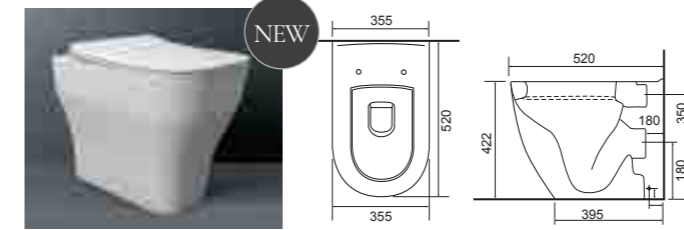

Back To Wall WC Sets

Daytona - Rimless

Daytona BTW Rimless Pan with Borden Seat
Supplied with Chrome hinges, see more Type 1 hinges on [page 381](#). **36.9322.01** £445