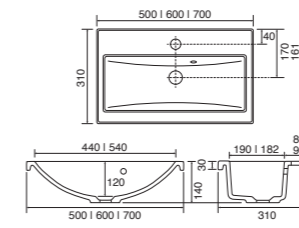

Finesse/Drop In Basin CM

White. Cast Marble. One tap hole. External Overflow. Suitable for standard depth base/basin units only. Each basin size is recommended to match the carcass size (i.e. 500 basin suits a 500 carcass). Supplied with Chrome overflow ring, see more Type 1 overflow rings on [page 374](#).

500w x 310d x 30h mm	3091	£305
600w x 310d x 30h mm	3080	£305
700w x 310d x 30h mm	3093	£305