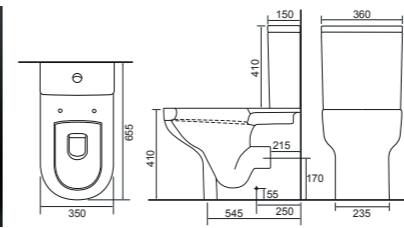

Close Coupled WC Sets

Charlotte Rimless **LO SC TP**
Charlotte CC Pan & Cistern with Temora Seat.
Supplied with Chrome hinges, see more Type 1 hinges on **page 381**. **36.9111.01** £859