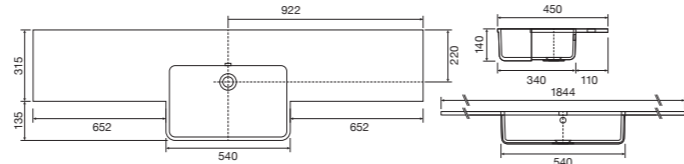

Fontana Cast Wing Basin - 1844mm CM

White. Cast Marble. No tap hole. Integrated Overflow. Suitable for use with a 1800mm run of furniture. This basin section will only suit a 600 standard carcass size. Basin can be cut to size and finished with the Fontana finishing kit. Supplied with White overflow ring, see more Type 3 / Type 4 overflow rings on [page 374](#).

Central Bowl - 1844w x 450d x 15h mm	37.3607	£935