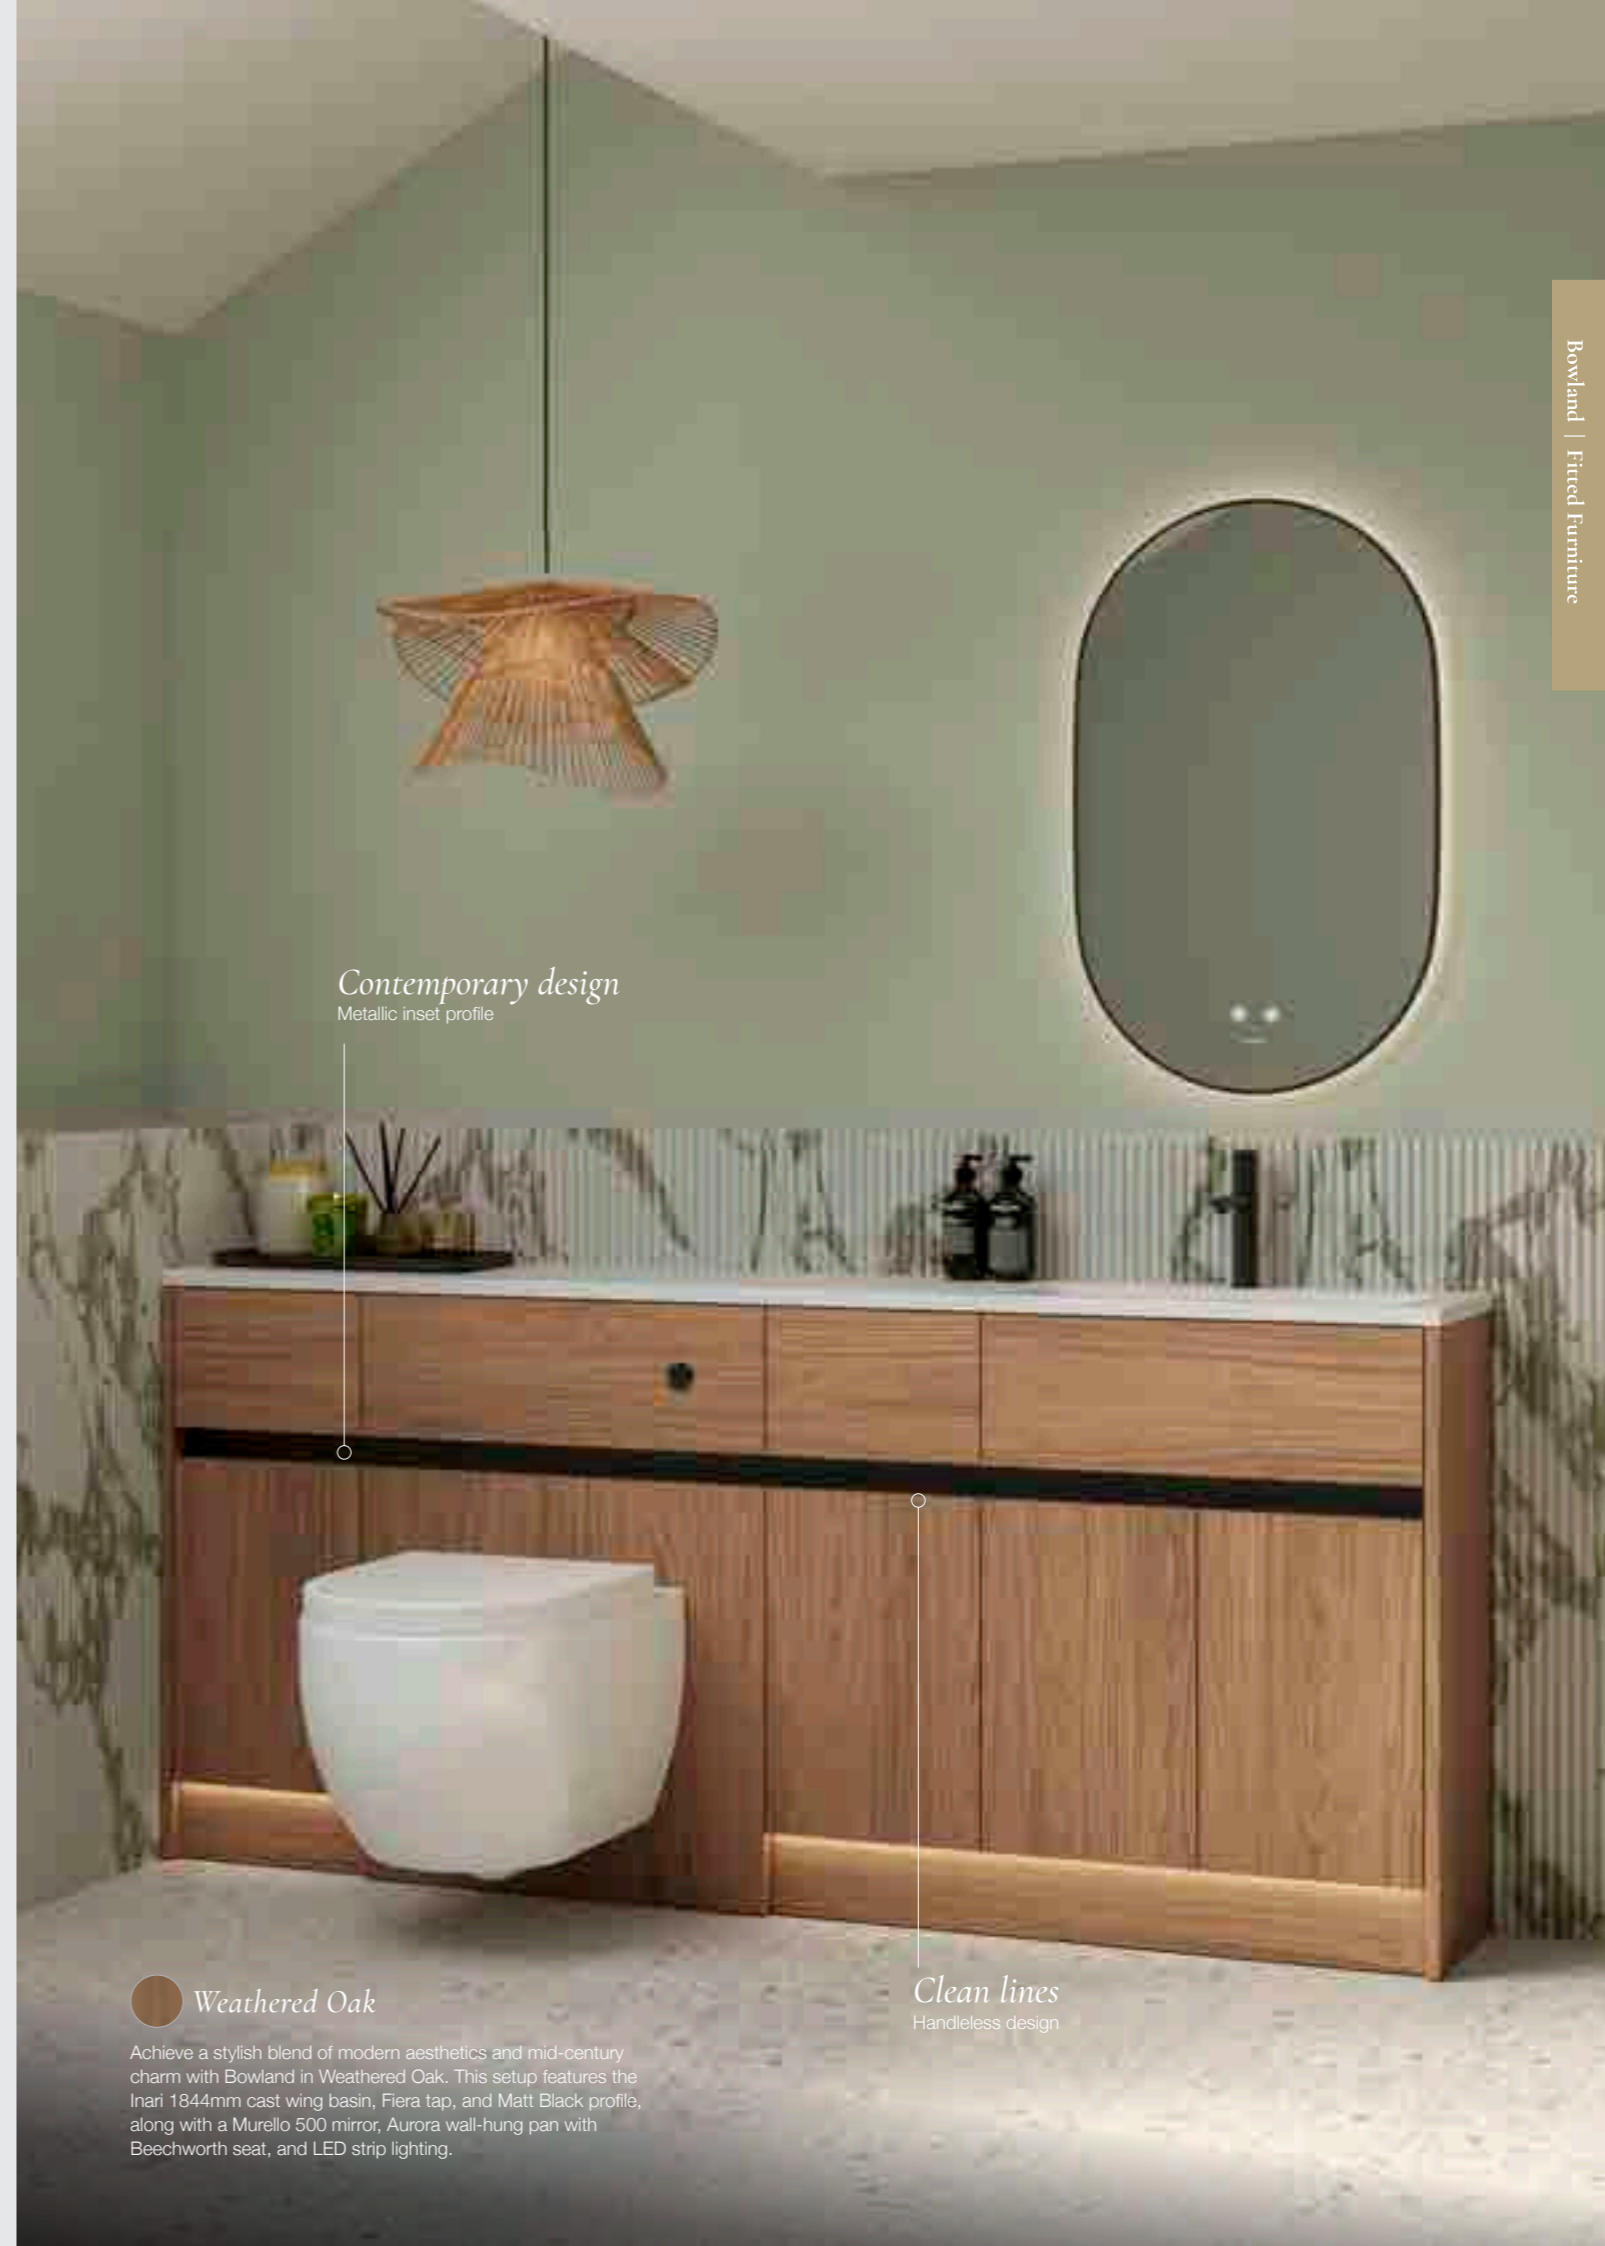

Furniture Features

- Contemporary Inset Profile**
 Clean lines and an inset profile for a modern touch.
- Glass Effect Edging**
 Reversible end panels with glass effect edging available on select units.
- Premium Fittings**
 High-quality soft-close runners, hinges, and hardware for smooth, quiet operation.
- Vanity to Match**
 A range of vanity options designed to match perfectly with our wider fitted collection.