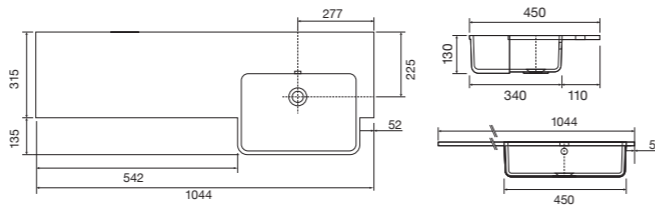

Fontana Cast Wing Basin - 1044mm

White. Cast Marble. No tap hole. Integrated Overflow. Suitable for use with a 1000mm run of furniture. This basin section will only suit a 500 standard carcass size. Basin can be cut to size and finished with the Fontana finishing kit. Supplied with White overflow ring, see more Type 3 / Type 4 overflow rings on [page 374](#).

Left Hand Bowl - 1044w x 450d x 15h mm	37.3518	£535
Right Hand Bowl - 1044w x 450d x 15h mm	37.3519	£535