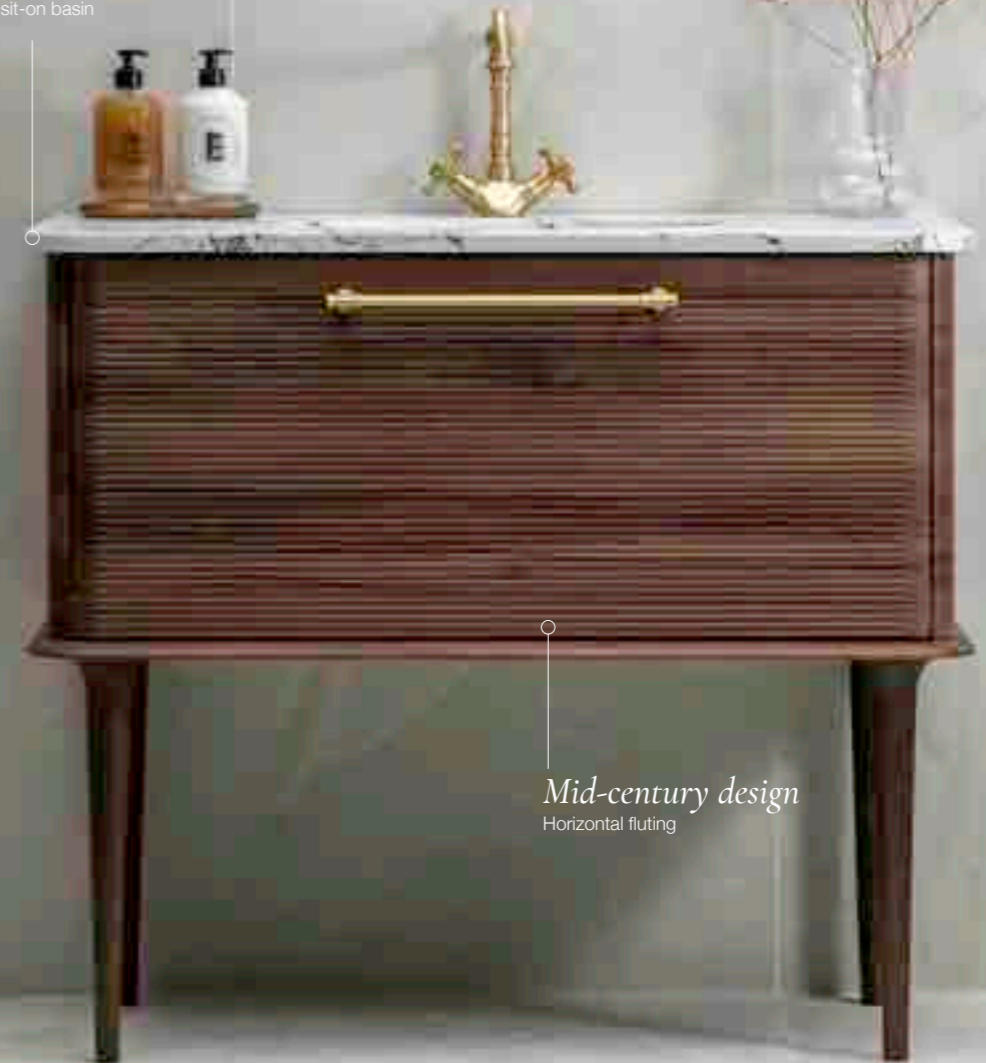

Solid Surface Worktop

With undermount or sit-on basin

Mid-century design

Horizontal fluting

Persian Walnut

Modern luxury with mid-century flair. Here, the Petra Vanity 985 in Persian Walnut features a Gold Calacatta solid surface worktop with an undermount basin for a seamless look. Conical decorative legs, Brushed Brass Floresta 320 handle, and a Venicia basin tap add refined elegance, while the Marbella Gold mirror enhances light and warmth.