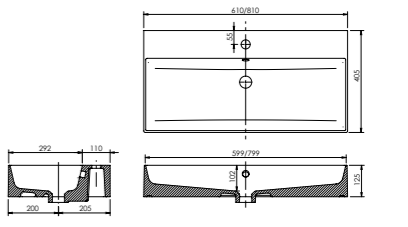

Memphis - Slimline

White. Ceramic. One tap hole. Integrated Overflow. Supplied with Chrome overflow ring, see more Type 3 overflow rings on [page 374](#).

		Code	Price	Suitable Vanity Carcass Sizes
Slimline	610w x 400d x 125h mm	9286	£420	600mm Slimline
Slimline	810w x 400d x 125h mm	9287	£520	800mm Slimline