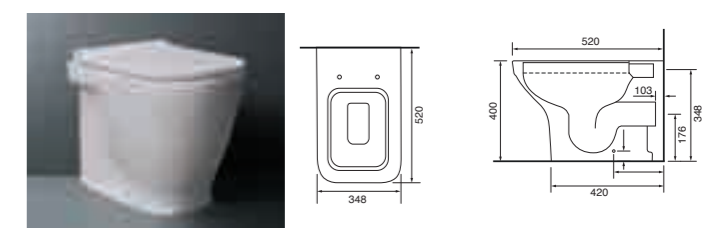

Danbury

Danbury BTW Pan with Tullamore Seat.
Supplied with Chrome hinges, see more Type 1 hinges on [page 381](#). **36.9176.01** £390