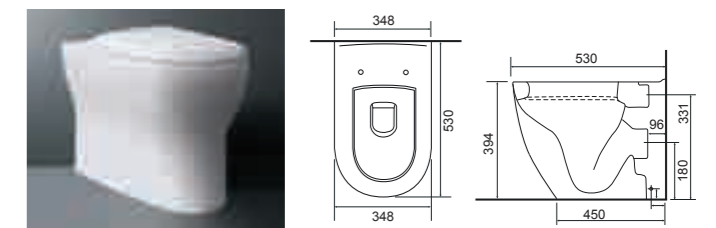

Aurora

Aurora BTW Pan with Collerina Seat.
Supplied with Chrome hinges, see more Type 1 hinges on [page 381](#). **36.9117.01** £420

Charlotte

Charlotte BTW Pan with Temora Seat.
Supplied with Chrome hinges, see more Type 1 hinges on [page 381](#). **36.9110.01** £591