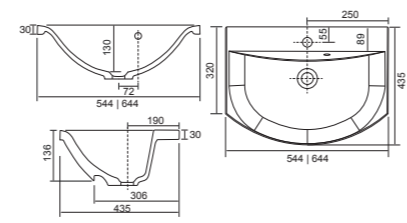

ART Shoulder		Code	Price	Minimum Carcass Sizes
White. Cast Marble. One tap hole. Integrated Overflow. Supplied with Chrome overflow ring, see more Type 2 / Type 3 overflow rings on page 374.				
Standard	544w x 435d x 30h mm	37.3225	£340	500mm standard
Standard	644w x 435d x 30h mm	37.3226	£380	600mm standard