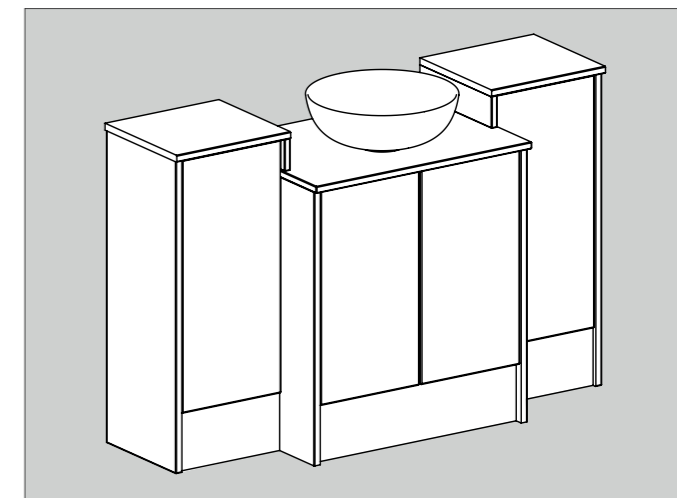

Concept for creating deep sit-on basin units integrated with standard-height fitted furniture.