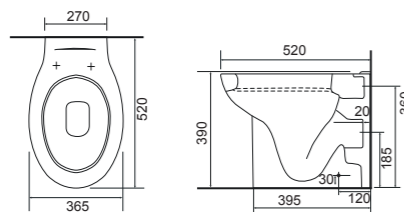

Portland- **LO SC TP**
Portland BTW Pan with Glenbrook Seat.
Supplied with Chrome hinges, see more Type 1 hinges on **page 381**. **36.9046.01** £352