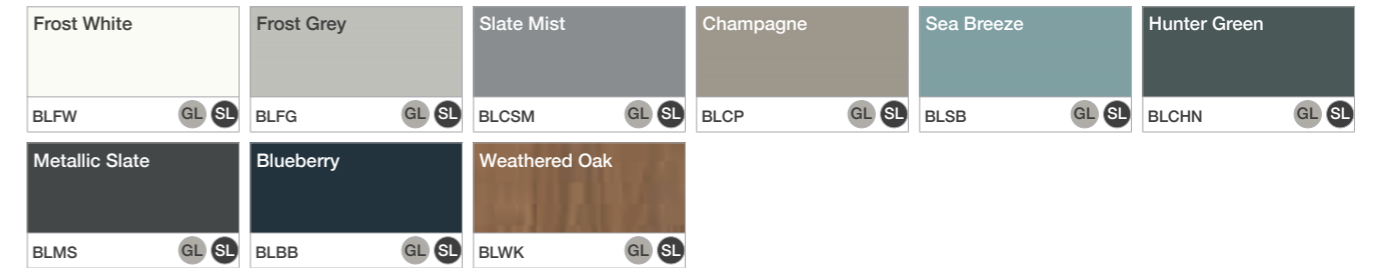

Tesima

Ultimo

Valor NEW

Veneto

Fitted Furniture Colour Swatches

Bowland

Brecon

Cheviot