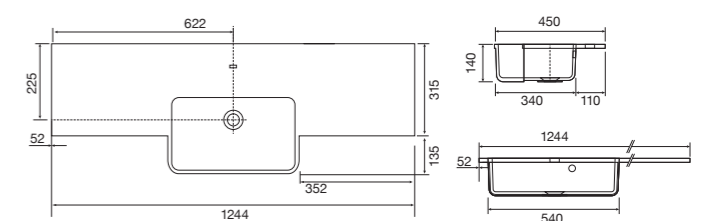

Fontana Cast Wing Basin - 1244mm

White. Cast Marble. No tap hole. Integrated Overflow. Suitable for use with a 1200mm run of furniture. This basin section will only suit a 600 standard carcass size. Basin can be cut to size and finished with the Fontana finishing kit. Supplied with White overflow ring, see more Type 3 / Type 4 overflow rings on [page 374](#).

Central Bowl - 1244w x 450d x 15h mm	37.3608	£650