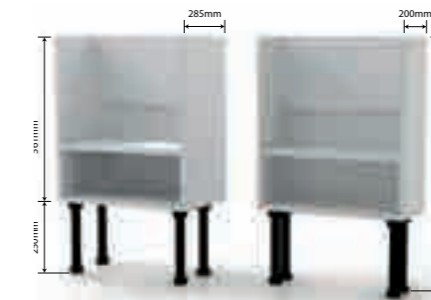

661mm Base Carcasses

(supplied with 150mm leg pack) = 811mm Overall height

561mm Base Carcasses

(supplied with 250mm leg pack) = 811mm Overall height

Wall Carcasses

For all your Carcass Accessories, Spare Parts & Fittings, **see page 384.**