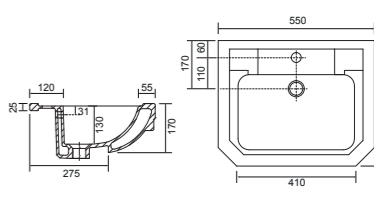

Georgia

White. Ceramic. One tap hole. Integrated Overflow. Supplied with Chrome overflow ring, see more Type 3 overflow rings on page 374.

		Code	Price	Minimum Carcass Sizes
Standard	550w x 440d x 25h mm	37.9171	£255	600 Standard