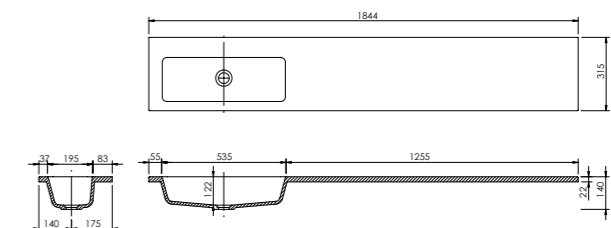

Inari Inline Cast Wing Basin/Vanity Basin CM

White. Cast Marble. No tap hole. No Overflow. Overflow rings not required. Basin can be cut to size if the cut end is positioned against a wall.

Left Hand Bowl - 1844w x 315d x 22h mm	3687	£510
Right Hand Bowl - 1844w x 315d x 22h mm	3688	£510