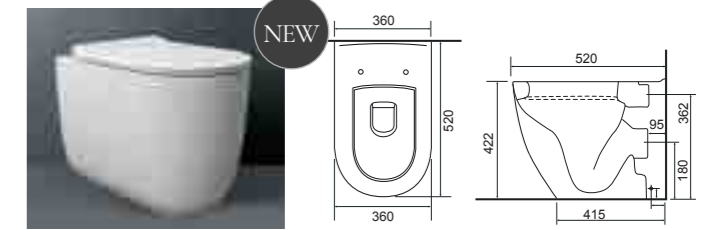

Riverdale - Rimless

Riverdale BTW Rimless Pan with Collerina Seat.
Supplied with Chrome hinges, see more Type 1 hinges on [page 381](#). **36.9325.01** £465