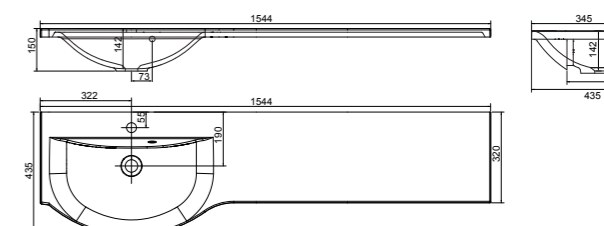

ART Cast Wing Basin - 1544mm		Code	Price	Minimum Carcass Sizes
White. Cast Marble. One tap hole. Integrated Overflow. This basin section will only suit a 600 standard carcass size. Basin can be cut to size if the cut end is positioned against a wall. Supplied with Chrome overflow ring, see more Type 2 / Type 3 overflow rings on page 374.				
Left Hand Bowl - 1544w x 435d x 30h mm		37.3195	£605	
Right Hand Bowl - 1544w x 435d x 30h mm		37.3196	£605