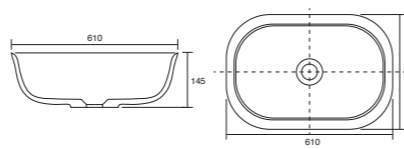

Albarese

Gloss. Cast Marble. No tap hole. No Overflow. We recommend using our free flowing unslotted waste with this basin, see [page 356](#).

	Code	Price
610w x 405d x 145h mm	3583	£360