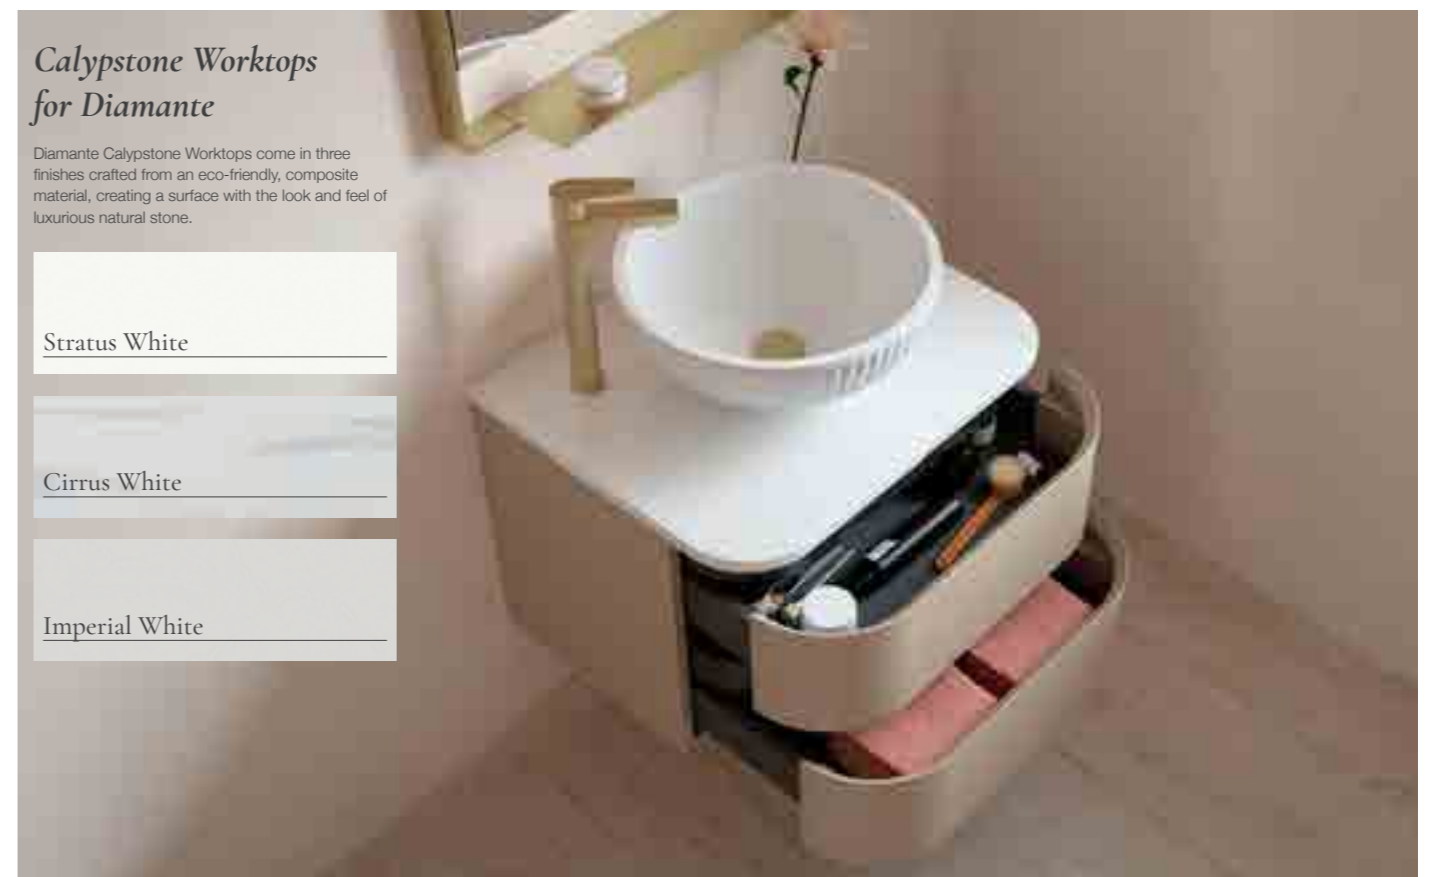

Satin Grey

Calypstone Worktops for Diamante

Diamante Calypstone Worktops come in three finishes crafted from an eco-friendly, composite material, creating a surface with the look and feel of luxurious natural stone.

- Stratus White
- Cirrus White
- Imperial White

○ *Satin White*

The Diamante Vanity 1200 in Satin White blends contemporary elegance with functional storage. Featuring the Allerona 1200 cast basin and dual Lonato matt black taps, it offers ample space with a sleek, modern aesthetic. Finished with the Taro 900 mirror, this setup enhances light and creates a bright, open feel for a refined bathroom space.

● *Satin Grey*

The Diamante Vanity 1000 is sleek, bold, and designed for effortless organisation. Featuring the spacious Allerona 1000 cast basin and contemporary Lonato Matt Black basin tap, it balances elegance and practicality. Paired with the Orba 1000 mirror for a refined touch, this setup is enhanced by an additional wall unit, providing ample storage while maintaining a clean, sophisticated aesthetic.