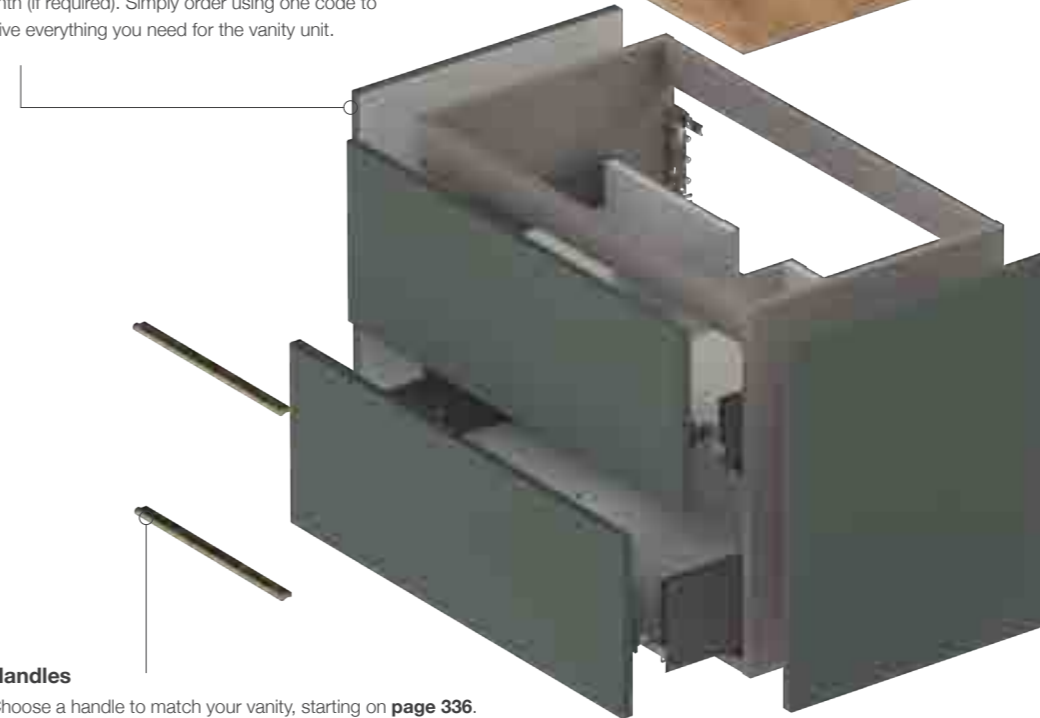

Worktops
If you're using a Sit-on basin, you will need a worktop. You can find compatible worktops below each vanity unit. For universal worktop options see page 342.

Vanity Units

Vanity to Match Fitted Furniture units includes a pre-assembled carcass, along with fascias, end panels, and a plinth (if required). Simply order using one code to receive everything you need for the vanity unit.