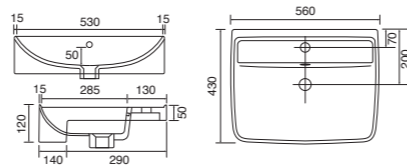

Semi Recessed Basins

Semi recessed basins are designed to be partially rebated into the worktop over a basin unit and projecting forwards slightly to offer an ergonomic design. All models include a cutting template, for a perfect fit when scribing the upper fascia panel to the basin.

Madison		Code	Price	Minimum Carcass Sizes
White. Ceramic. One tap hole. Integrated Overflow. Supplied with Chrome overflow ring, see more Type 3 overflow rings on page 374.				
Standard	560w x 430d x 65h mm	37.9163	£155	600 Standard