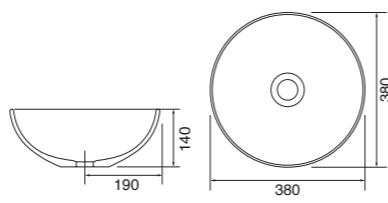

Sit-On Basins

Sit-On Basins are designed to be used with a worktop, creating a stylish, elevated focal point in your bathroom. When planning your layout, consider the overall basin height and opt for lower height units if needed to maintain a comfortable and practical setup.

Toledo

Gloss. Ceramic. No tap hole. No Overflow. We recommend using our free flowing unslotted waste with this basin, see [page 356](#).

	Code	Price
380w x 380d x 140h mm	9282	£205