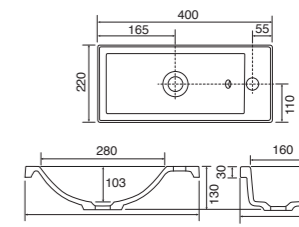

Varzi Slimline/Drop In Basin CM

White. Cast Marble. One tap hole. External Overflow. Reversible left/right basin positioning. Suitable for the 400 slimline base/basin units only. Supplied with Chrome overflow ring, see more Type 1 overflow rings on [page 374](#).

400w x 220d x 30h mm	3177	£140