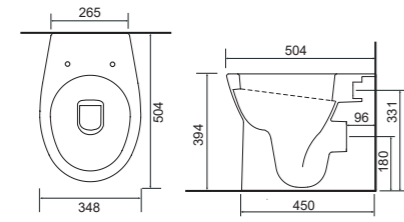

Denville **LO SC TP**
Denville BTW Pan with Hillston Seat.
Supplied with Chrome hinges that are not interchangeable **36.9178.01** £295