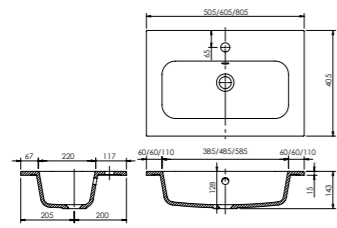

Vanity Basins

Vanity Basins are sized to fit perfectly on our vanity units, available in standard widths of 600mm, 800mm, and 1200mm. Designed for a seamless fit and optimal functionality in a variety of bathroom layouts.

Idro/Vanity Basin CM

White. Cast Marble. One tap hole. External Overflow. Supplied with Chrome overflow ring, see more Type 1 overflow rings on [page 374](#).

505w x 405d x 15h mm	9260	£278
605w x 405d x 15h mm	9261	£310
805w x 405d x 15h mm	9262	£390