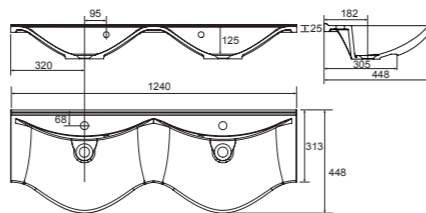

Combi Basin Double - 1240mm

White. Cast Marble. Two tap holes. External Overflow. Suitable for use with two 600mm standard depth units with an end panel at each end. Supplied with Chrome overflow rings, see more Type 1 overflow rings on [page 374](#).

Double Bowl - 1240w x 448d x 25h mm	37.3072	£490