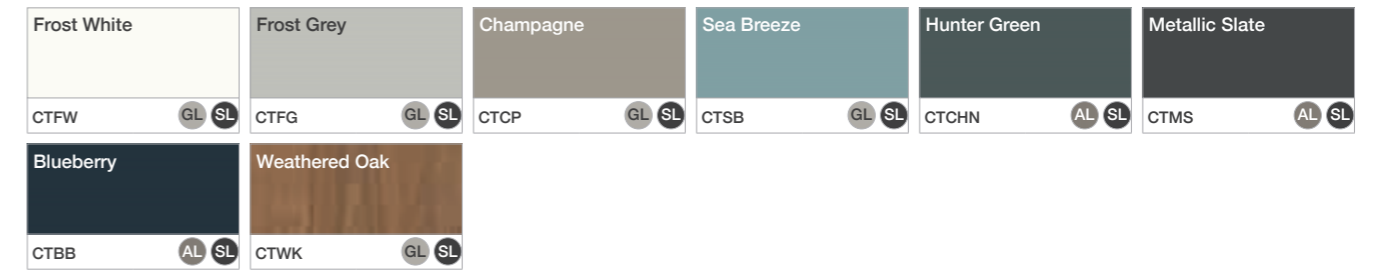

Tesima

Ultimo

Valor NEW

Veneto

Fitted Furniture Colour Swatches

Bowland

Brecon

Cheviot