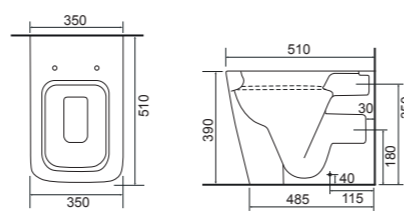

Tulsa- **LO SC TP**
Tulsa BTW Pan with Casula Seat.
Supplied with Chrome hinges, see more Type 1 hinges on **page 381**. **36.9105.01** £446