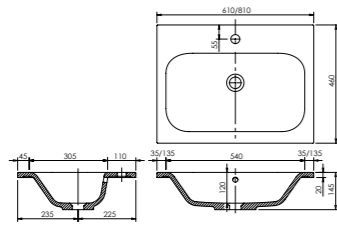

Orani/Vanity Basin CM

Cast Marble. One tap hole. External Overflow. Supplied with Chrome overflow ring, see more Type 1 overflow rings on [page 374](#).

Gloss White - 610w x 460d x 20h mm	9240	£235
Matt White - 610w x 460d x 20h mm	9241	£260
Gloss White - 810w x 460d x 20h mm	9242	£275
Matt White - 810w x 460d x 20h mm	9243	£300