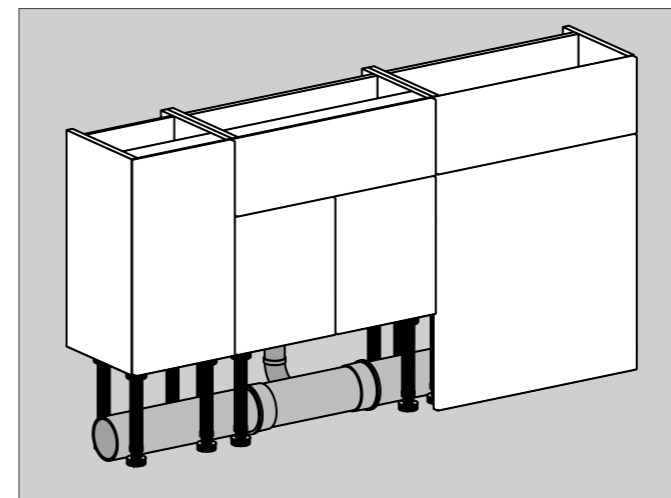

Deep Base Unit - One Door

Base unit with one left/right hand reversible soft-close door. One removable shelf.

		Unit Code	Price	Carcass	Door
Deep - Reversible	300w x 443d x 811h mm	1639CH**	£485	1057	2035

Deep Base Unit - Two Door

Base unit with two soft-close doors. One removable shelf. Unit can be lowered for use with a sit on bowl, remove 100mm leg extension piece from kit supplied to reduce the unit height to 711mm.

		Unit Code	Price	Carcass	Doors
Deep	600w x 443d x 811h mm	1643CH**	£690	1068	2035 x2

Reasons to Choose a 561mm Unit

Hidden Pipes Access

561mm carcasses paired with 250mm legs and plinth hide large soil pipes effectively. The removable plinth design provides easy maintenance access, keeping unsightly elements out of view.

Wall-Hung Solution

Install 561 carcass basin and base units without a plinth or legs for a streamlined, wall-hung appearance. Perfect for small spaces, this setup maximises storage while keeping the floor clear.

Accessible Furniture

Use 561 carcass units with a 150mm plinth for a lower-height furniture run. Ideal for those needing improved accessibility, this design combines functionality with a stylish finish.

Stepped Basin Design

Use 561mm carcass with 150mm legs to create a stunning fitted furniture runs featuring a stepped-down basin unit. This stylish design enhances your bathroom space's functionality and visual appeal.

Concept for concealing soil and waste pipes within fitted furniture or walls.