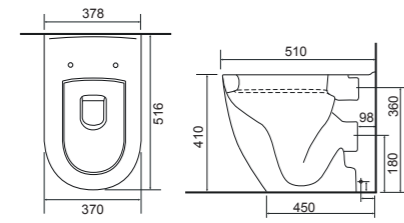

Michigan - Rimless **LO SC TP**
Michigan BTW Rimless Pan with Collerina seat.
Supplied with Chrome hinges, see more Type 1 hinges on **page 381**. **36.9304.01** £485