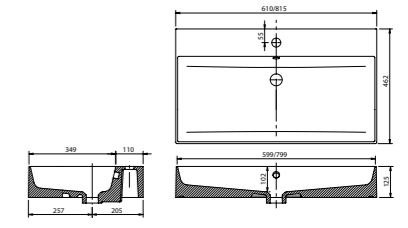

Memphis - Standard

White. Ceramic. One tap hole. Integrated Overflow. Supplied with Chrome overflow ring, see more Type 3 overflow rings on [page 374](#).

		Code	Price	Suitable Vanity Carcass Sizes
Standard	610w x 460d x 125h mm	9288	£420	600mm Standard
Standard	810w x 460d x 125h mm	9289	£520	800mm Standard