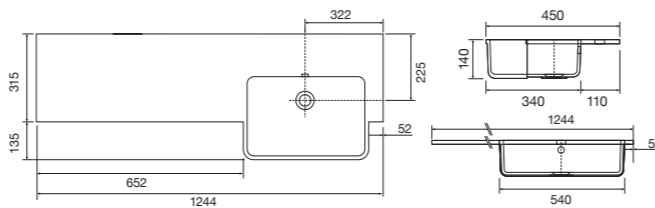

Fontana Cast Wing Basin - 1244mm

White. Cast Marble. No tap hole. Integrated Overflow. Suitable for use with a 1200mm run of furniture. This basin section will only suit a 600 standard carcass size. Basin can be cut to size and finished with the Fontana finishing kit. Supplied with White overflow ring, see more Type 3 / Type 4 overflow rings on [page 374](#).

Left Hand Bowl - 1244w x 450d x 15h mm	37.3601	£650
Right Hand Bowl - 1244w x 450d x 15h mm	37.3602	£650

Semi Recessed Wing Basins

Semi Recessed Wing Basins are an all-in-one structure combining a semi recessed basin and worktop. They are designed to sit across a number of different furniture layouts according to the length of the basins, and all models include a template for cutting and shaping the basin unit upper panel to fit.