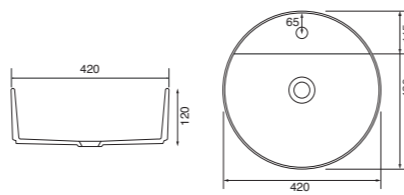

Tahoma

NEW

White. Ceramic. One tap hole. No Overflow. We recommend using our free flowing unslotted waste with this basin, see [page 356](#).

	Code	Price
420w x 420d x 120h mm	9319	£199