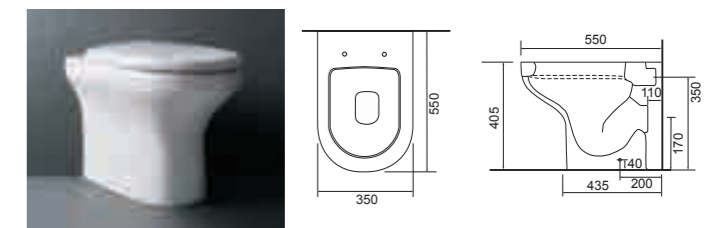

Aurora

Aurora BTW Pan with Collerina Seat.
Supplied with Chrome hinges, see more Type 1 hinges on [page 381](#). **36.9117.01** £420

Charlotte

Charlotte BTW Pan with Temora Seat.
Supplied with Chrome hinges, see more Type 1 hinges on [page 381](#). **36.9110.01** £591