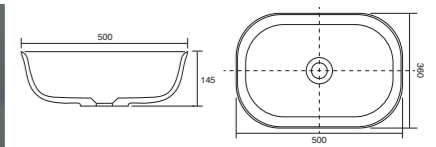

Dakota

White. Ceramic. No tap hole. No Overflow. We recommend using our free flowing unslotted waste with this basin, see [page 356](#).

	Code	Price
500w x 360d x 140h mm	9294	£150