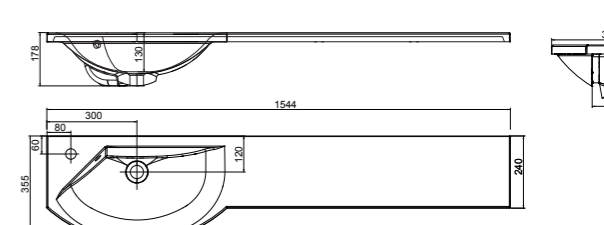

ART Cast Wing Basin - 1544mm (Slim)		Code	Price	Minimum Carcass Sizes
White. Cast Marble. One tap hole. Integrated Overflow. This basin section will only suit a 600 slimline carcass size. Basin can be cut to size if the cut end is positioned against a wall. Supplied with Chrome overflow ring, see more Type 2 / Type 3 overflow rings on page 374.				
Left Hand Bowl - 1544w x 355d x 30h mm		37.3203	£605	
Right Hand Bowl - 1544w x 355d x 30h mm		37.3204	£605