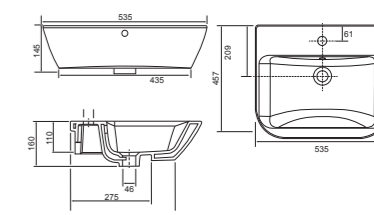

Danbury

White. Ceramic. One tap hole. Integrated Overflow. Supplied with Chrome overflow ring which is optional.

		Code	Price	Minimum Carcass Sizes
Standard	535w x 457d x 37h mm	37.9177	£295	600 Standard