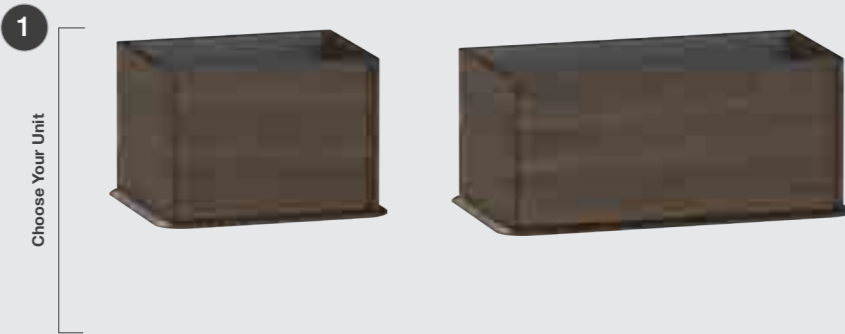

Vanity Collections Guide

Our Vanity collections are smaller collections that feature standalone units complemented by additional pieces offering stylish and functional solutions for your bathroom.

This guide will walk you through the straightforward steps to select & order your vanity unit, to simply elevate your bathroom experience.

Design your vanity in four simple steps

1 Choose Your Unit

Browse our vanity collection to find the perfect vanity for your bathroom. You will find the kit code listed below the vanity. All units come pre-assembled with a wall fixing kit for installation.