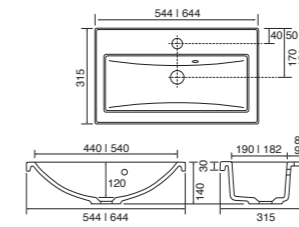

Finesse/Drop In Basin CM

White. Cast Marble. One tap hole. Integrated Overflow. Suitable for 500mm and 600mm base/basin units with additional 18mm end panels. Supplied with Chrome overflow ring, see more Type 2 / Type 3 overflow rings on [page 374](#).

544w x 315d x 30h mm	3539	£320
644w x 315d x 30h mm	3540	£340