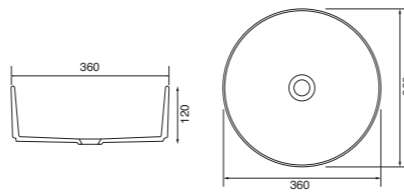

Indiana

NEW

Matt Black. Ceramic. No tap hole. No Overflow. We recommend using our free flowing unslotted waste with this basin, see [page 356](#).

	Code	Price
360w x 360d x 120h mm	9318	£415