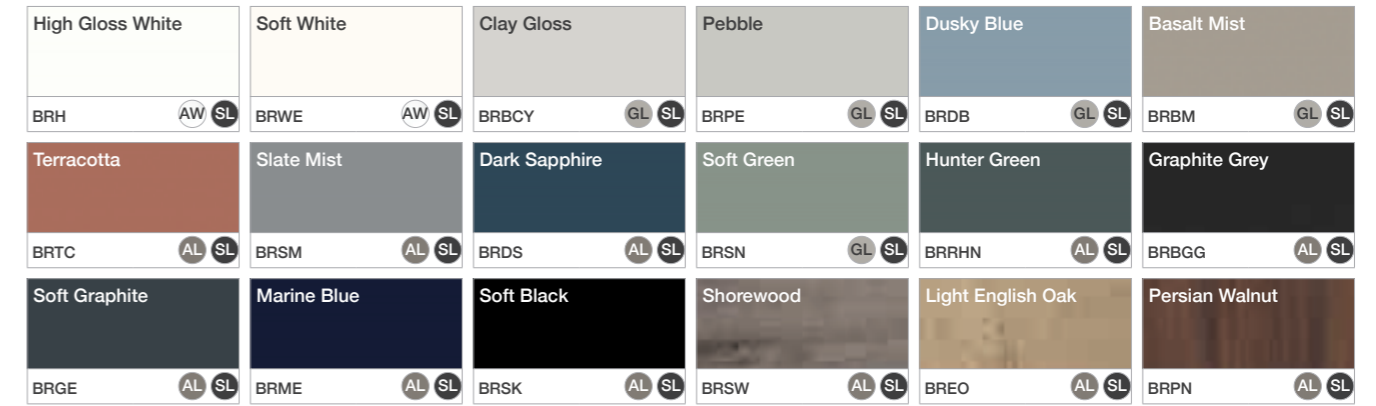

Tesima

Ultimo

Valor NEW

Veneto

Fitted Furniture Colour Swatches

Bowland

Brecon

Cheviot

Chiltern

Dartmoor

Kentmere

Fitted Furniture Colour Swatches

DOOR STYLE KEY:
 SH Shaker Style
 SL Slab Style

CARCASS KEY:
 AW Alpine White AL Anthracite Linen
 GL Grey Linen NO Natural Oak

Pentland

Cotton White PDCN NO SH	Portland Stone PDPS NO SH	Shale PDSE NO SH	Spruce PDSU NO SH	Lagoon Mist PDLM NO SH	Slate PDST NO SH
Maritime Blue PDMT NO SH					