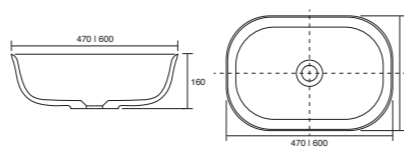

Bouro

Gloss. Cast Marble. No tap hole. No Overflow. We recommend using our free flowing unslotted waste with this basin, see [page 356](#).

	Code	Price
470w x 360d x 160h mm	3584	£285
600w x 360d x 160h mm	3585	£335