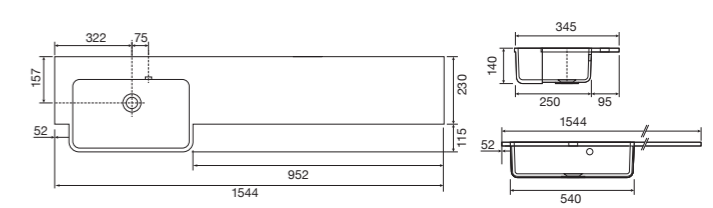

Fontana Cast Wing Basin - 1544mm (Slim)

White. Cast Marble. No tap hole. Integrated Overflow. Suitable for use with a 1500mm run of furniture. Not compatible with Bowland slimline units. This basin section will only suit a 600 slimline carcass size. Basin can be cut to size and finished with the Fontana finishing kit. Supplied with White overflow ring, see more Type 3 / Type 4 overflow rings on [page 374](#).

Left Hand Bowl - 1544w x 345d x 15h mm	37.3547	£850
Right Hand Bowl - 1544w x 345d x 15h mm	37.3548	£850