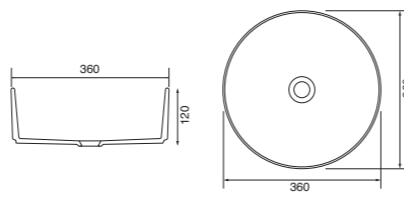

Sit-On Basins

Sit-On Basins are designed to be used with a worktop, creating a stylish, elevated focal point in your bathroom. When planning your layout, consider the overall basin height and opt for lower height units if needed to maintain a comfortable and practical setup.

Indiana

NEW

White. Ceramic. No tap hole. No Overflow. We recommend using our free flowing unslotted waste with this basin, see [page 356](#).

	Code	Price
360w x 360d x 120h mm	9317	£329