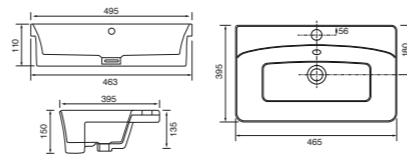

Stockton		Code	Price	Minimum Carcass Sizes
White. Ceramic. One tap hole. Integrated Overflow. Supplied with Chrome overflow ring, see more Type 3 / Type 4 overflow rings on page 374.				
Standard	495w x 395d x 35h mm	9197	£185	500 Standard