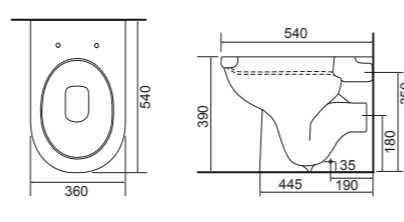

Madison **LO SC TP**
Madison BTW Pan with Beechworth Seat.
Supplied with Chrome hinges that are not interchangeable **36.9161.01** £395