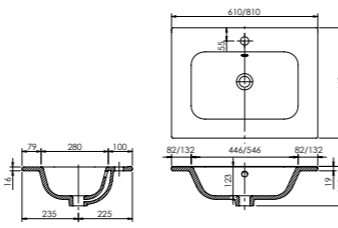

Serrenti/Vanity Basin CE

White. Ceramic. One tap hole. Integrated Overflow. Supplied with Chrome overflow ring, see more Type 3 / Type 4 overflow rings on [page 374](#).

White - 610w x 460d x 15h mm	9200	£195
White - 810w x 460d x 15h mm	9201	£230