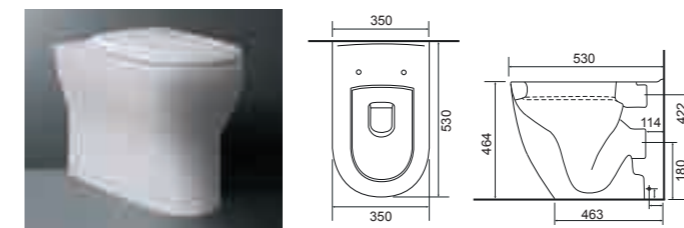

Cleveland Comfort Height - Rimless

Cleveland BTW Comfort Height Rimless Pan with Ballina Seat.
Not suitable for use with 400mm WC units
Supplied with Chrome hinges, see more Type 2 hinges on [page 381](#). **36.9181.01** £455