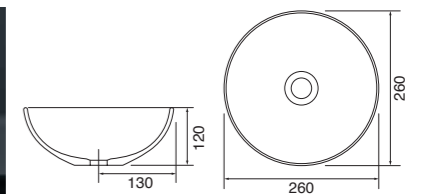

Tucson

White. Ceramic. No tap hole. No Overflow. We recommend using our free flowing unslotted waste with this basin, see [page 356](#).

	Code	Price
260w x 260d x 120h mm	9169	£200