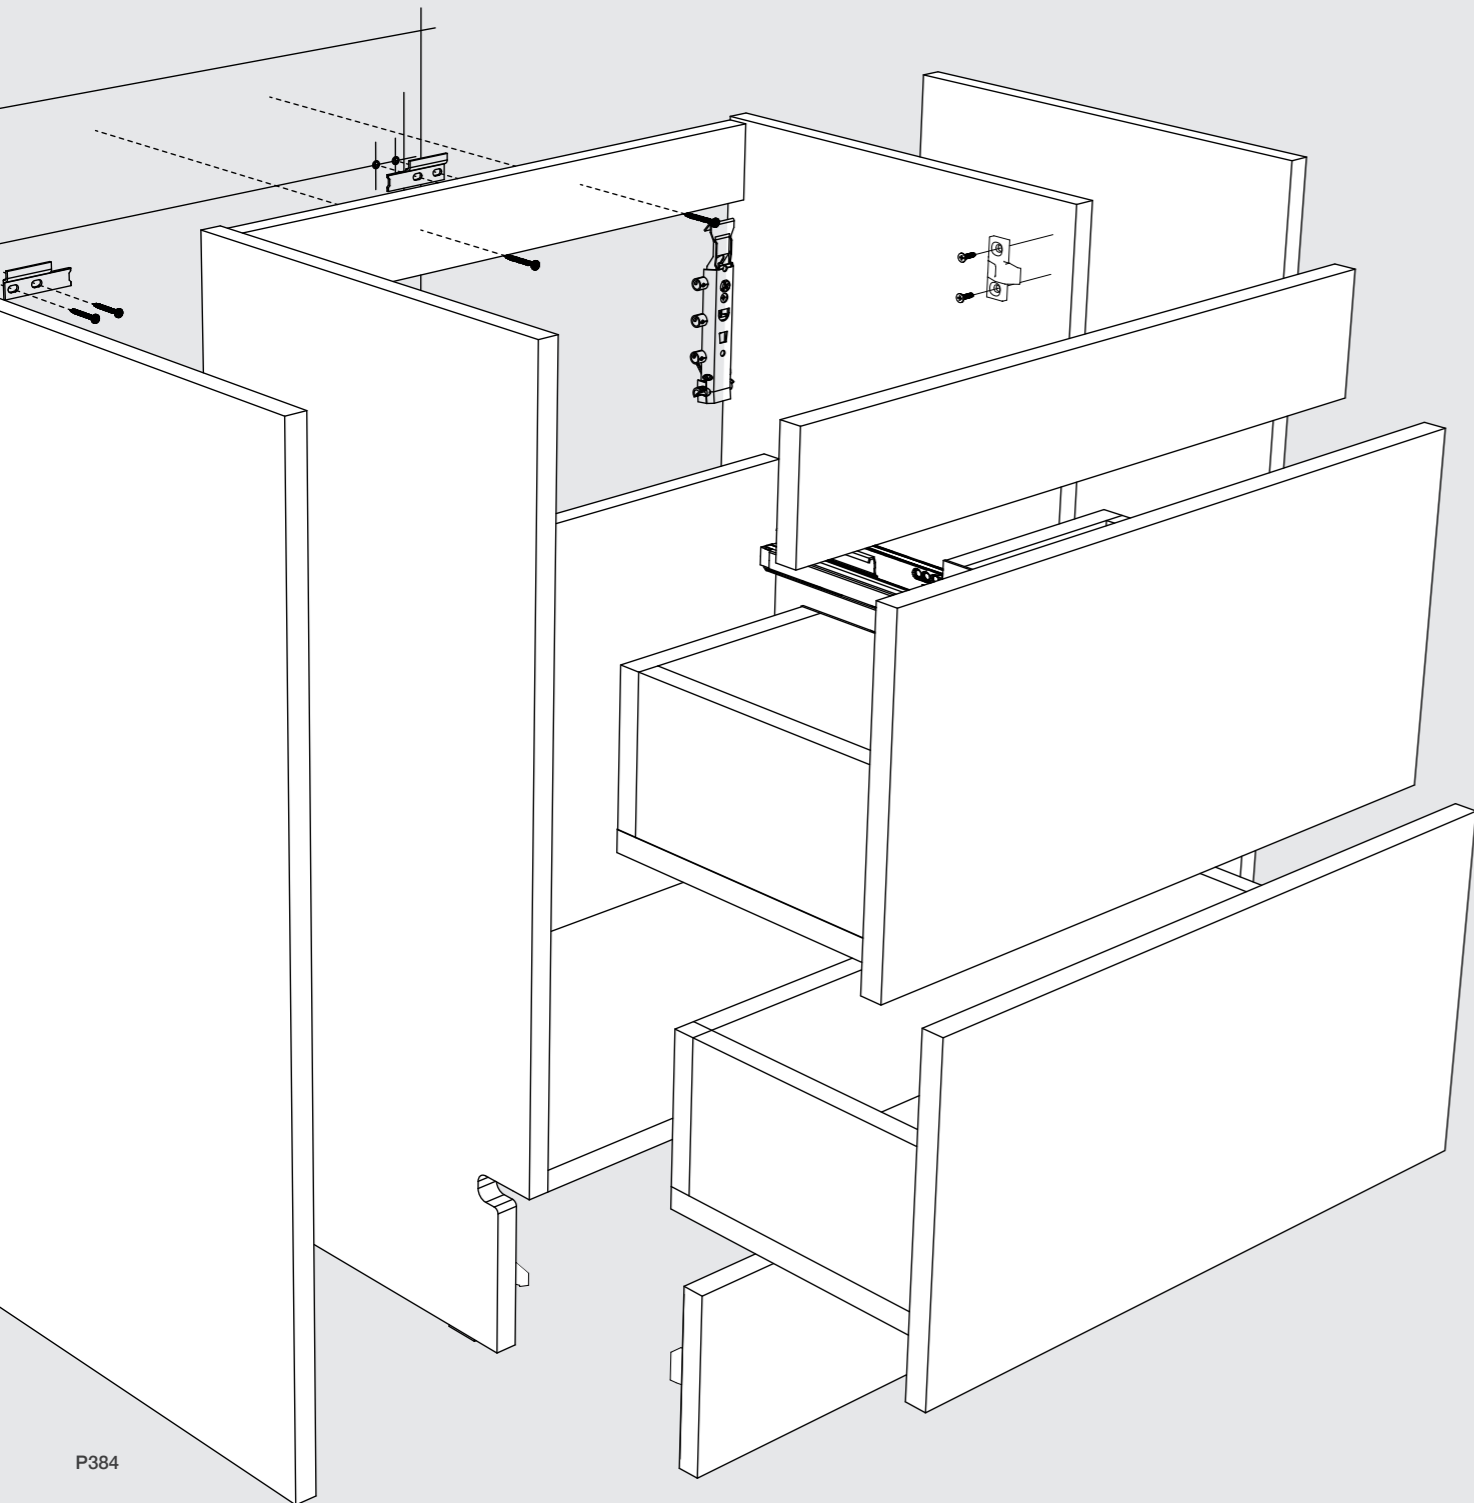

Spare Parts & Fittings

Hole Plug (10 pack) 5mm

7032CY	Clay	£2
7032NO	Natural Oak	£2
7032W	White	£2

Door Opener

Push open and push close. Simple surface mount installation. Not suitable for use with drawers.