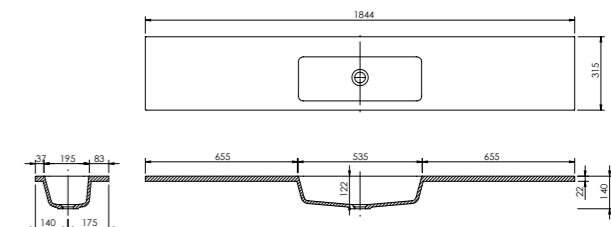

Inari Inline Cast Wing Basin/Vanity Basin CM

White. Cast Marble. No tap hole. No Overflow. Overflow rings not required. Basin can be cut to size if the cut end is positioned against a wall.

Central Bowl - 1844w x 315d x 22h mm	3686	£510