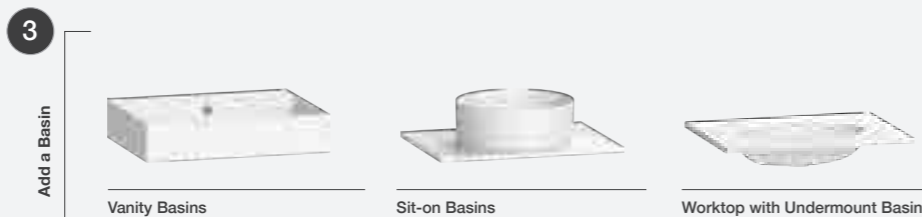

3 Add a Basin

Compatible basins are listed below each vanity and may fit slightly wider than the unit.

The sit-on basins shown are the recommended size and require a worktop. All sit-on basins are universally compatible, but ensure your chosen basin fits your unit's dimensions. Some vanity units need specific worktops, which are available on the collection pages.