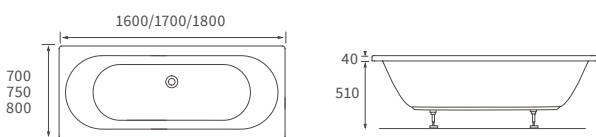

MIAMI LUXURY DOUBLE END BATH

Capacity 1600 x 750 - 180 litres, 1700 x 700 - 180 litres,
1700 x 750 - 190 litres, 1800 x 800 - 210 litres