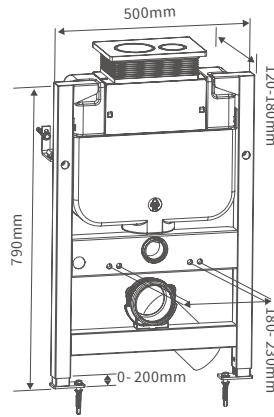

LOW HEIGHT WC FRAME
Incl. Cistern