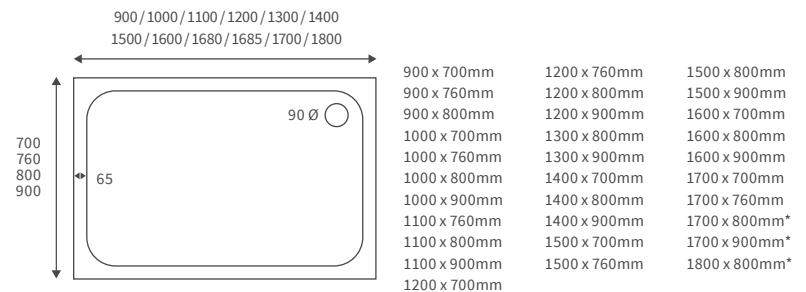

LOW PROFILE RECTANGULAR TRAYS