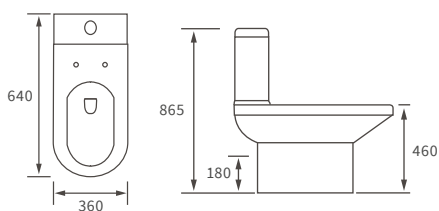

CLOSE COUPLED RIMLESS PAN AND CISTERN COMFORT HEIGHT

Coupling to soil stack:
Straight out, straight down, Left or Right

Distance from soil pipe spigot to wall: 150mm

Cistern inlet position: Right