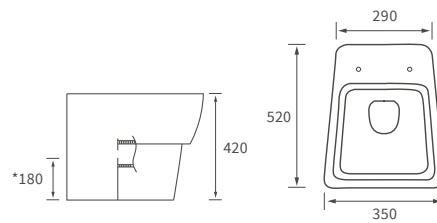

BACK TO WALL PAN

Coupling to soil stack: Straight out and straight down

Distance from soil pipe spigot to wall: 25mm

For use with concealed cistern

Not compatible with Lambra WC unit