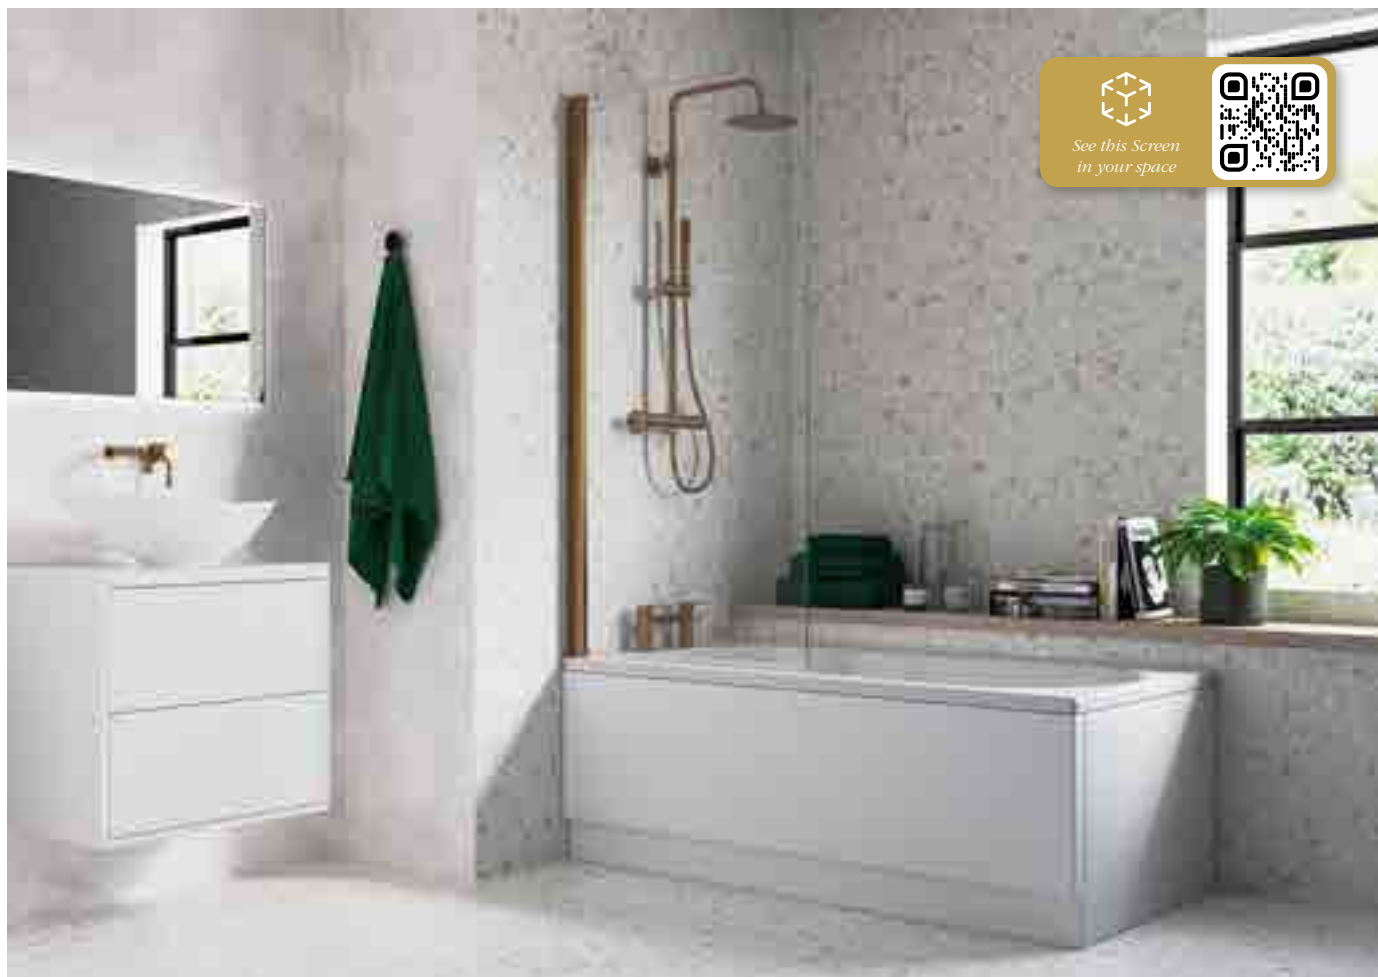

## SINGLE STRAIGHT BATH SCREEN

- 6mm glass
- 1500mm high
- Easy clean glass
- 180° pivot

<b>CHROME</b>	DIBS0086	<b>£184</b>
<b>MATT BLACK</b>	DIBS0112	<b>£220</b>
<b>BRUSHED BRASS</b>	DIBS0132	<b>£250</b>
<b>BRUSHED BRONZE</b>	DIBS0134	<b>£250</b>