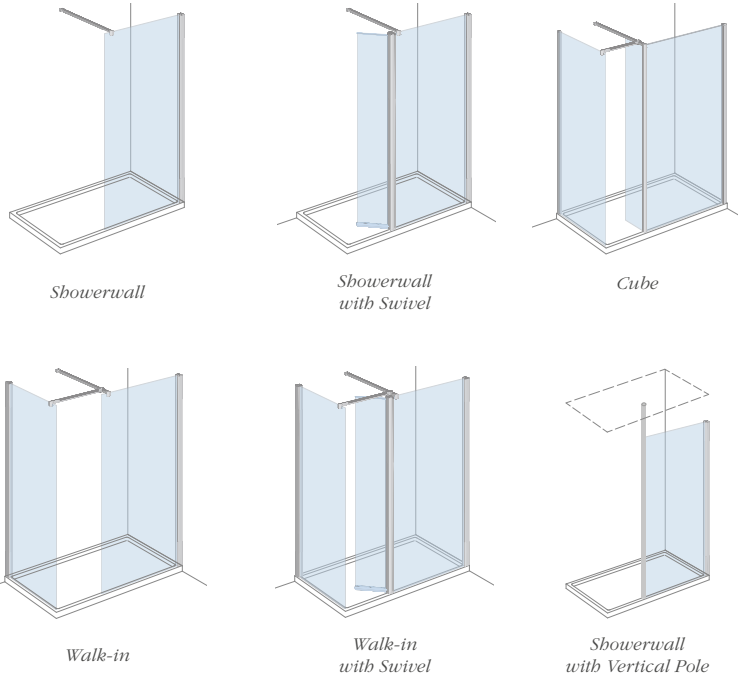

6 combinations

How it works

As you can see from the diagrams on the left there are many combinations that can be made.

If you wanted to make up a walk-in wetroom for an area to fit on to a 1200 x 800mm tray or floor. You pick a 700mm and a 800mm panel, which also includes the recommended 500mm minimum opening for the walk-in. So in order to build up your own ideal wetroom area just choose the panel sizes from the table below.

FEATURES

- Height: 2015mm (including rail)
- 8mm toughened safety glass
- Easy clean glass coating
- Suitable for both wetroom floors and on shower trays
- Comes with 1 metre stabilising bar which can be cut to fit your space

SIZE		Adjustment (min/max mm)	
700mm	£564	675 - 690	DIEW7002
800mm	£564	775 - 790	DIEW8006
900mm	£564	875 - 890	DIEW9006
1000mm	£609	975 - 990	DIEW1008
1100mm	£657	1075 - 1090	DIEW1104
1200mm	£657	1175 - 1190	DIEW1208
1400mm	£766	1375 - 1390	DIEW1404
300mm Swivel Panel	£323	n/a	DIEW3004
*Vertical Pole	£276	n/a	DIEX0016