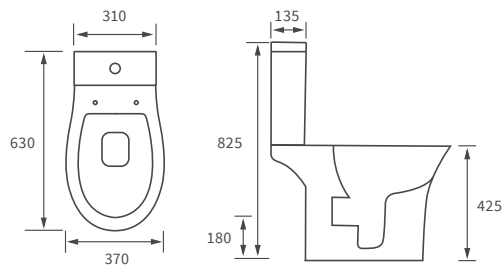

Sandro

CLOSE COUPLED PAN AND CISTERN

Open back
Coupling to soil stack: Straight out and straight down
Distance from soil pipe spigot to wall: 194mm
Cistern inlet position: Right