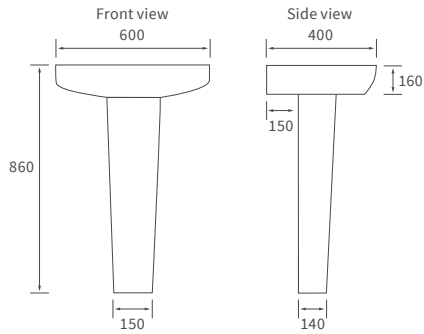

## **BASIN WITH FULL PEDESTAL**

600 x 400mm