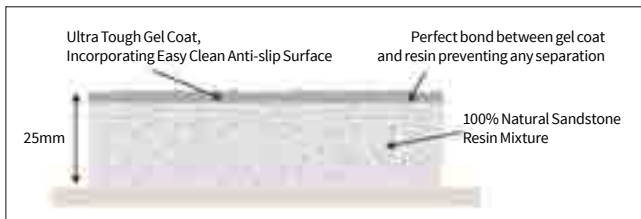

# Ultrathin Anti-Slip *shower trays*

Reassurance for the whole family

ADJUSTABLE SQUARE WASTE COVER

EASY-FIT LEG SYSTEM

PERMANENT ANTI-SLIP

- Patent Protected unique surface built into the tray
- Market leading Anti-slip rating - almost twice the industry standard
- Lifetime Anti-slip guarantee. No need to reapply later
- Handmade in the UK
- 25mm ultra low profile - 100% natural stone resin
- Suitable for less-abled
- Dedicated high-flow, self cleaning vortex waste unit (30L per min)
- Easy to fit
- Suitable for hotels, commercial contracts and domestic applications