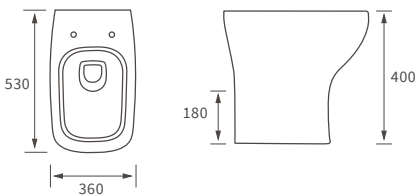

BACK TO WALL PAN

Coupling to soil stack: Straight out and straight down

Distance from soil pipe spigot to wall: 30mm

For use with concealed cistern