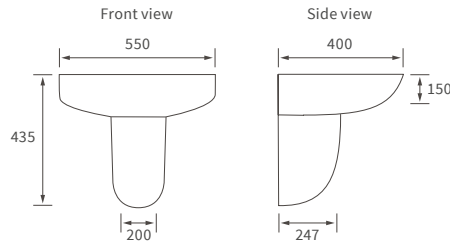

# Tuscany

**BASIN WITH FULL PEDESTAL**

550 x 400mm

**BASIN WITH SEMI PEDESTAL**

550 x 400mm

**BASIN WITH FULL PEDESTAL**

450 x 400mm

**BASIN WITH SEMI PEDESTAL**