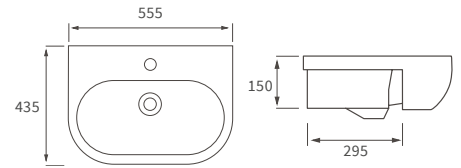

SEMI RECESSED BASIN

555 x 435mm