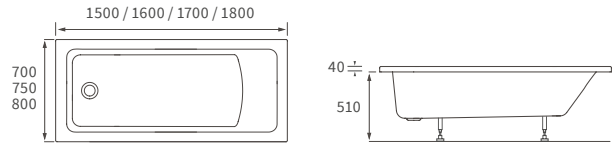

NAVARRE SINGLE END BATH

Capacity 1500 x 700mm - 170 litres, 1600 x 700mm - 185 litres, 1700 x 700mm - 200 litres
Capacity 1700 x 750mm - 210 litres, 1800 x 800mm - 225 litres