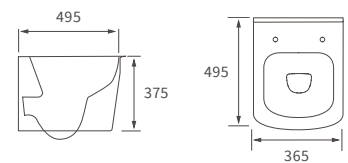

WALL HUNG PAN

Coupling to soil stack: Straight out
Distance from soil pipe spigot to wall: 60mm