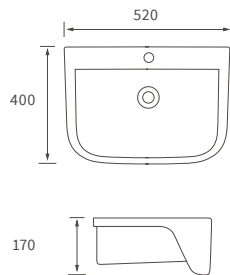

SEMI RECESSED BASIN

520 x 400mm