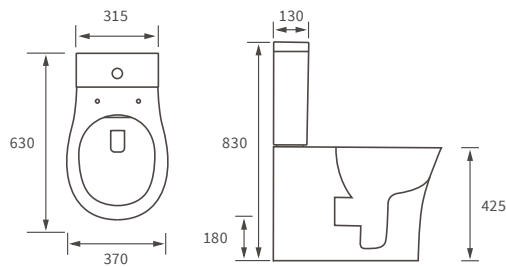

FULLY SHROUDED PAN AND CISTERN

Fully Shrouded
Coupling to soil stack: Straight out and straight down
Distance from soil pipe spigot to wall: 194mm
Cistern inlet position: Right