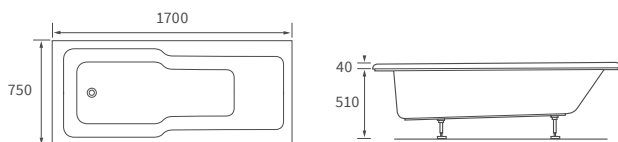

OCALA BATH

Capacity 190 litres