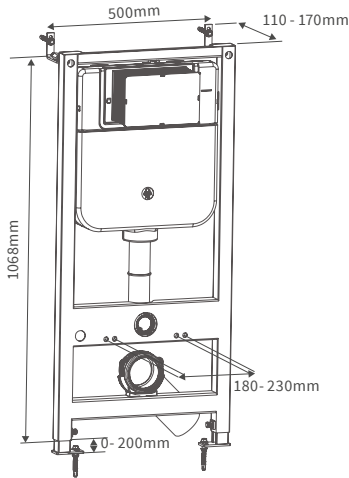

WALL HUNG WC FRAME
Excl. Cistern

Wall hung frames, concealed cisterns & flush plates

WALL HUNG WC FRAME
Incl. Cistern