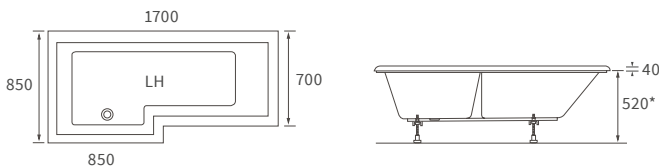

## Shower baths

**NAVARRE 1700 L SHAPE SHOWER BATH LH AND RH**

Overall height including screen 2050mm. Capacity 180 litres

\*520mm with acrylic panel, 480mm with wood panel

**ORA 1700MM P SHAPE SHOWER BATH LH AND RH**