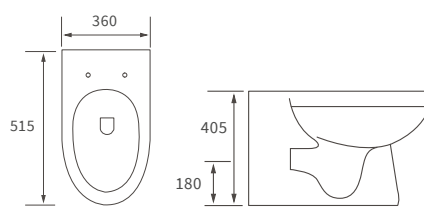

BACK TO WALL RIMLESS PAN

Coupling to soil stack:
Straight out and straight down

Distance from soil pipe spigot to wall: 110mm

For use with concealed cistern