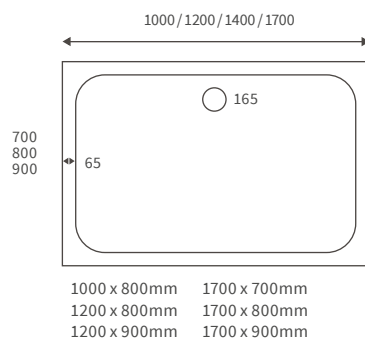

**ANTI-SLIP ULTRASLIM
RECTANGULAR TRAYS**