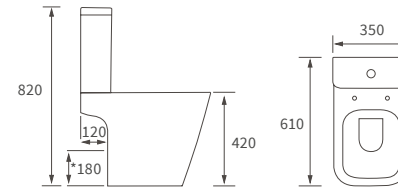

**CLOSE COUPLED WC RIMLESS
OPEN BACK SHORT PROJECTION**

Coupling to soil stack:
Straight out and
straight down and left
or right
Distance from soil pipe
spigot to wall: 205mm
Cistern inlet position:
Left