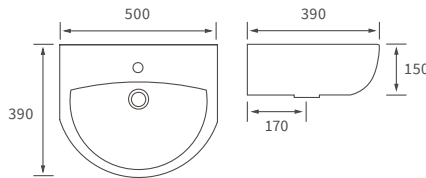

SEMI RECESSED BASIN

500 x 390mm