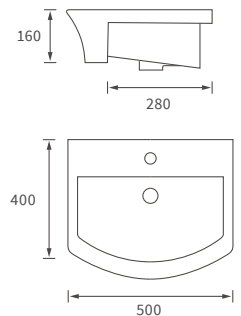

SEMI RECESSED BASIN

500 x 400mm