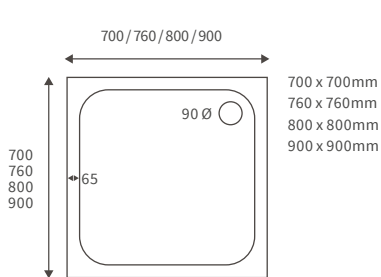

Low profile trays 45mm high - White & Black

LOW PROFILE SQUARE TRAYS