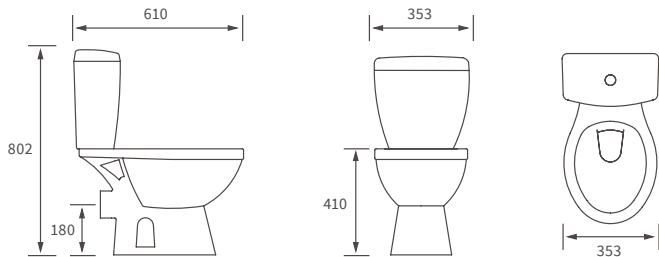

CLOSE COUPLED PAN AND CISTERN

Coupling to soil stack: Straight out, straight down, Left or Right

Distance from soil pipe spigot to wall: 100mm

Cistern inlet position: Left