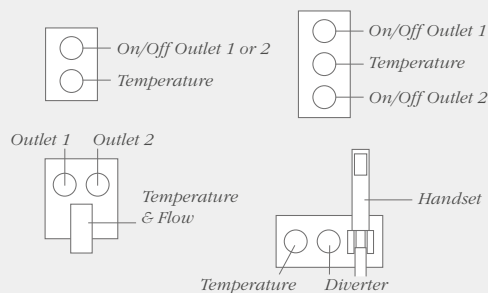

Two outlet

Operate two outlets such as a slide rail kit AND a fixed showerhead independently.

Three outlet

Operates two outlets but gives the option for up to 3 outlet fixtures such as a slide rail kit AND a fixed showerhead AND an overflow bath filler.

COSMIC THERMOSTATIC TWIN SHOWER VALVE

• Single outlet

● CH | DICM0596 | £240

● MB | DICM0776 | £310

● BS | DICM0778 | £390

● BZ | DICM0794 | £390

COSMIC THERMOSTATIC TWIN SHOWER VALVE

• Two outlet

● CH | DICM0598 | £260

● MB | DICM0738 | £297

● BS | DICM0728 | £410

● BZ | DICM0798 | £410

COSMIC THERMOSTATIC TRIPLE SHOWER VALVE

Two Outlet

● CH | DICM0604 | £250

Three Outlet

● CH | DICM0606 | £250