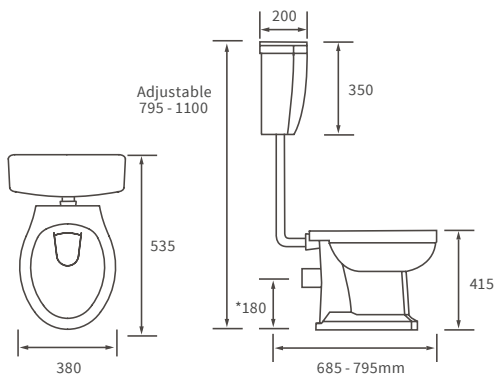

Coupling to soil stack:

Straight out, straight down, Left or Right

Distance from soil pipe spigot to wall: Adjustable

Cistern inlet position: Left

LOW LEVEL PAN AND CISTERN