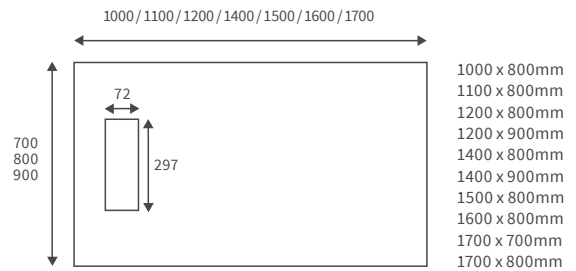

## Linear trays 25mm high

**LINEAR TRAYS**