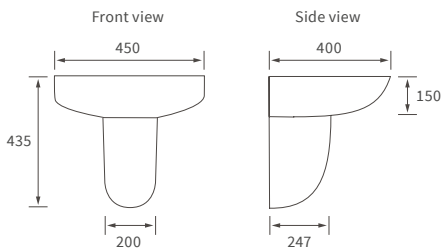

# Tuscany

**BASIN WITH FULL PEDESTAL**

550 x 400mm

**BASIN WITH SEMI PEDESTAL**

550 x 400mm

**BASIN WITH FULL PEDESTAL**

450 x 400mm

**BASIN WITH SEMI PEDESTAL**