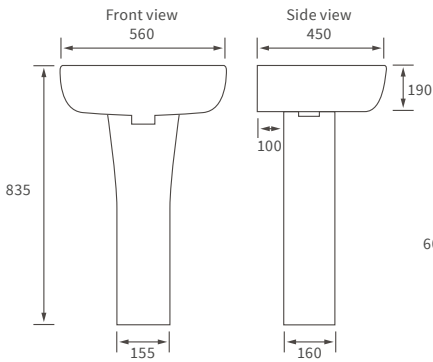

## BASIN WITH FULL PEDESTAL

560 x 450mm