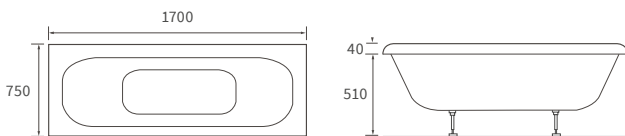

Double end baths

MALONE LUXURY DOUBLE END BATH

Capacity 225 litres