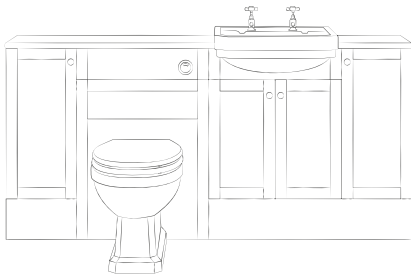

# Fitted furniture

*Fitted* bathroom furniture is all about maximising storage space, whilst offering flexibility in layout and design. It's also a great solution to hiding unsightly pipes whilst making your space totally functional. With a clutter free bathroom you are free to relax and enjoy some 'you' time.