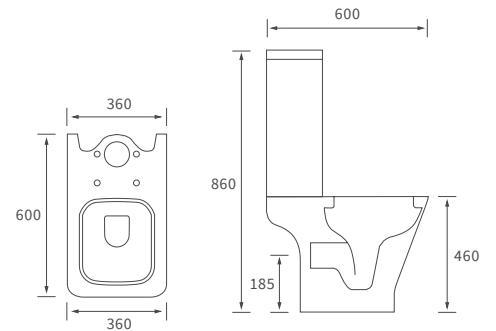

CLOSE COUPLED RIMLESS & COMFORT HEIGHT PAN AND CISTERN

Open back

Coupling to soil stack:
Straight out and straight down

Distance from soil pipe spigot to wall: 155mm

Cistern inlet position: Left