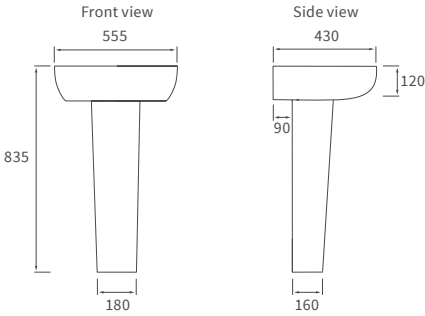

Cilantro

BASIN WITH FULL PEDESTAL

555 x 430mm