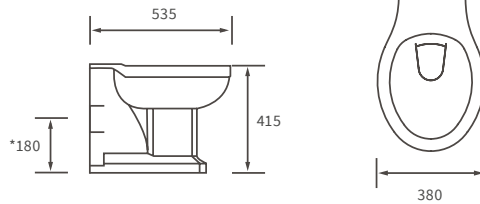

BACK TO WALL PAN

Coupling to soil stack: Straight out and straight down

Distance from soil pipe spigot to wall: 100mm

For use with concealed cistern