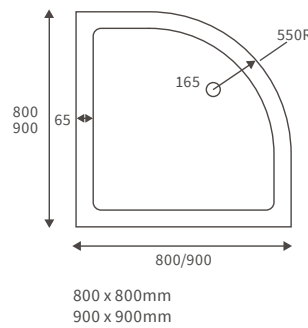

**ANTI-SLIP ULTRASLIM
QUADRANT TRAYS**