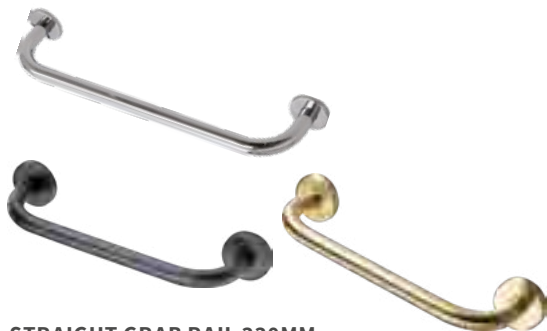

### STRAIGHT GRAB RAIL 330MM

W330 x H50 x D100mm

Brass construction

Chrome	DIAC0150	<b>£137</b>
Matt Black	DIAC0196	<b>£137</b>
Brushed Brass	DIAC0190	<b>£158</b>