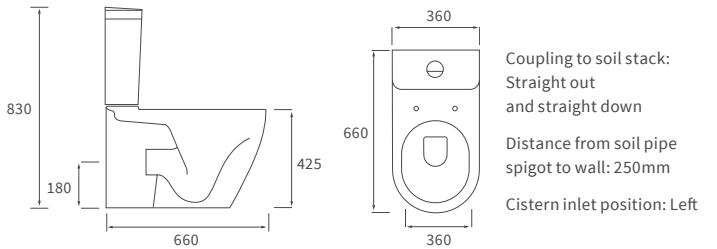

CLOSE COUPLED PAN AND CISTERN FULLY SHROUDED