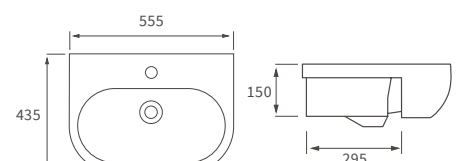

SEMI RECESSED BASIN

555 x 435mm