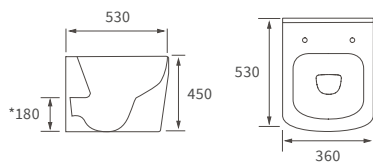

**BACK TO WALL PAN
COMFORT HEIGHT**

Back to Wall Pan Coupling to soil stack:
Straight out and straight down
Distance from soil pipe spigot to wall: 95mm
For use with concealed cistern