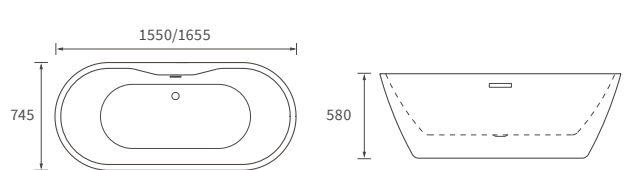

HARLESDEN FLOORSTANDING BATH

Capacity 1550 x 745 x 580mm - 200 litres

Capacity 1655 x 745 x 580mm - 220 litres