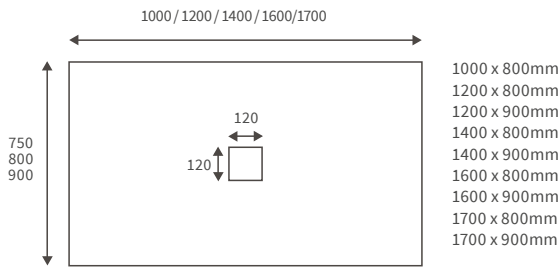

Slate grey trays 25mm high

RECTANGULAR TRAYS