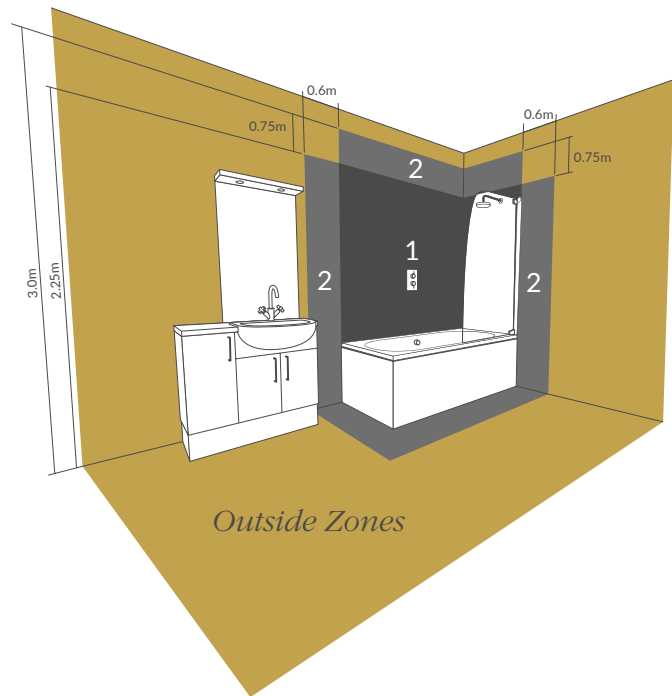

Lighting

Our stunning collection of bathroom lights are all IP44 rated and so suitable for use in zone two.

Zone 1

Electrical fittings in this zone require a separate extra low voltage and a minimum rating of IP65 (splash-proof).

Zone 2

Electrical fittings in this zone require a minimum rating of IP44 (splash-proof).

Outside Zones

Electrical fittings in this zone require no IP rating (unless cleaned by water jets).