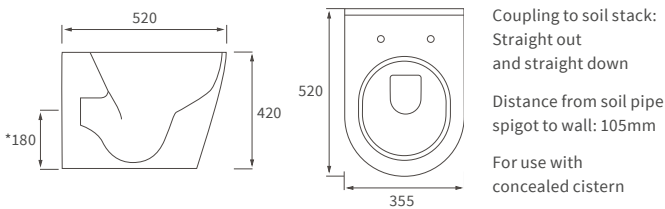

RIMLESS BACK TO WALL PAN