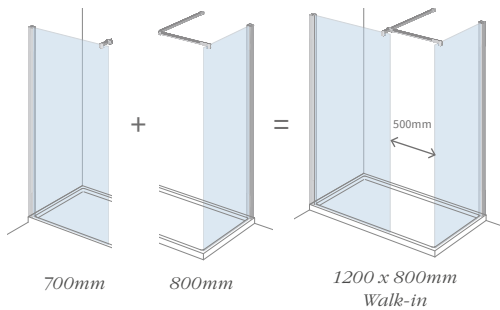

6 combinations

How it works

As you can see from the diagrams on the left there are many combinations that can be made.

If you wanted to make up a walk-in wetroom for an area to fit on to a 1200 x 800mm tray or floor. You pick a 700mm and a 800mm panel, which also includes the recommended 500mm minimum opening for the walk-in. So in order to build up your own ideal wetroom area just choose the panel sizes from the table below.

FEATURES

- Height: 2015mm (including rail)
- 8mm toughened safety glass
- Easy clean glass coating
- Suitable for both wetroom floors and on shower trays
- Comes with 1 metre stabilising bar which can be cut to fit your space

SIZE		Adjustment (min/max mm)	
700mm	£564	675 - 690	DIEW7002
800mm	£564	775 - 790	DIEW8006
900mm	£564	875 - 890	DIEW9006
1000mm	£609	975 - 990	DIEW1008
1100mm	£657	1075 - 1090	DIEW1104
1200mm	£657	1175 - 1190	DIEW1208
1400mm	£766	1375 - 1390	DIEW1404
300mm Swivel Panel	£323	n/a	DIEW3004
*Vertical Pole	£276	n/a	DIEX0016