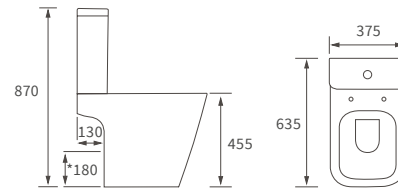

**CLOSE COUPLED WC RIMLESS
OPEN BACK COMFORT HEIGHT**

Coupling to soil stack:
Straight out and
straight down and left
or right
Distance from soil pipe
spigot to wall: 205mm
Cistern inlet position:
Left