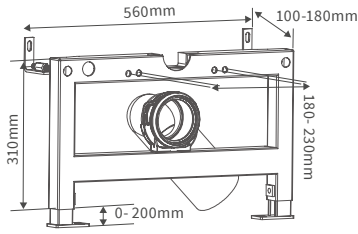

Wall hung frames, concealed cisterns & flush plates

LOW HEIGHT WC FRAME
Incl. Cistern

Concealed cisterns