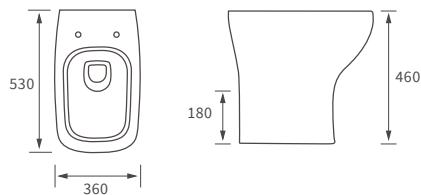

BTW RIMLESS & COMFORT HEIGHT PAN

Coupling to soil stack: Straight out and straight down

Distance from soil pipe spigot to wall: 30mm

For use with concealed cistern