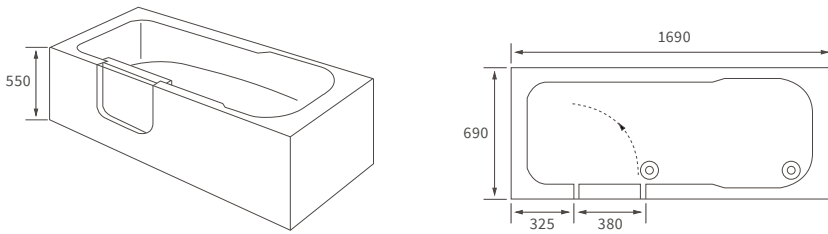

### 1690 X 690MM WALK IN EASY ACCESS BATH

Capacity 200 litres