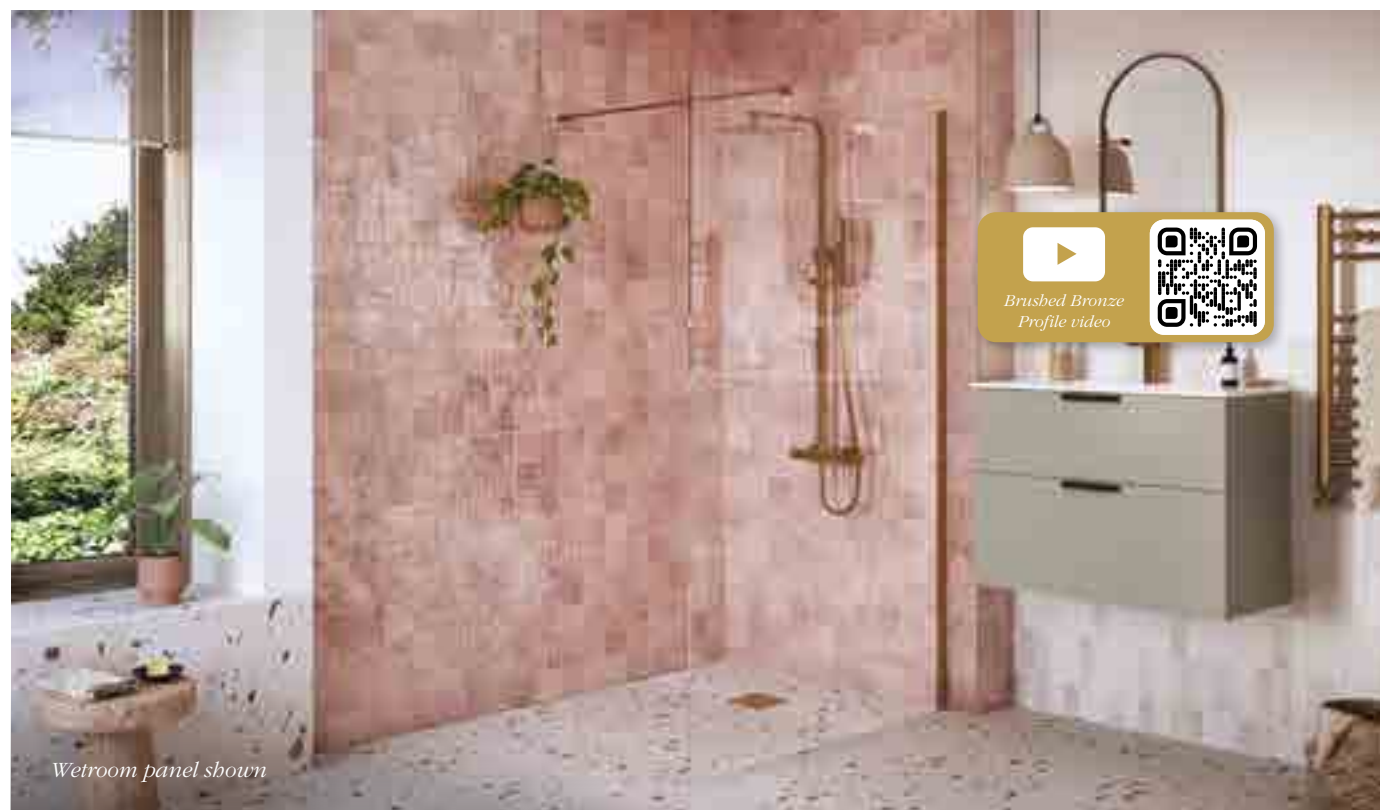

Wetroom panel shown

Brushed Bronze Profile video

Browse our full range of complementing trays. Pages 210-217.