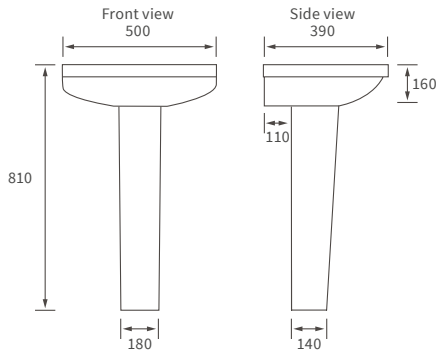

Laurus

BASIN WITH FULL PEDESTAL

500 x 390mm