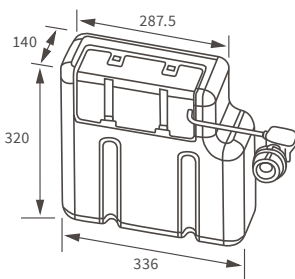

Concealed cisterns

CONCEALED CISTERN - SIDE INLET
DIPC0130 Side inlet