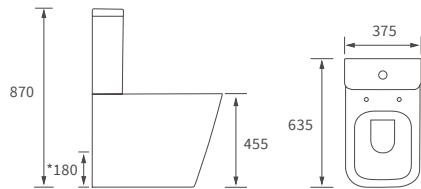

Tilia

**CLOSE COUPLED WC RIMLESS
COMFORT HEIGHT FULLY SHROUDED**

Coupling to soil stack:
Straight out
and straight down
Distance from soil pipe
spigot to wall: 205mm
Cistern inlet position:
Left