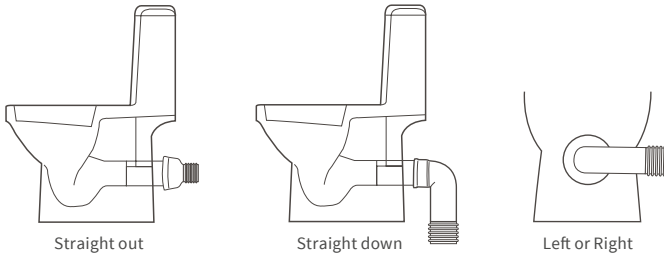

Coupling to soil stack guide