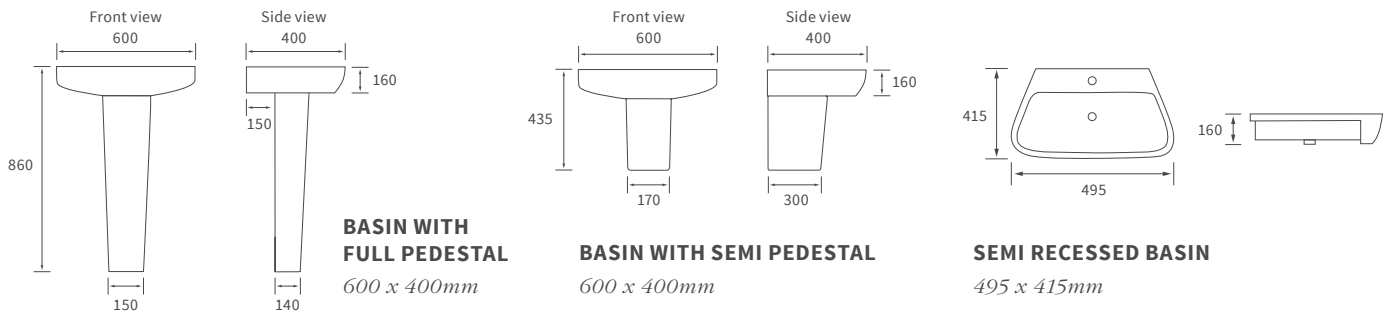

Tilia

**CLOSE COUPLED WC RIMLESS
COMFORT HEIGHT FULLY SHROUDED**

Coupling to soil stack:
Straight out
and straight down
Distance from soil pipe
spigot to wall: 205mm
Cistern inlet position:
Left