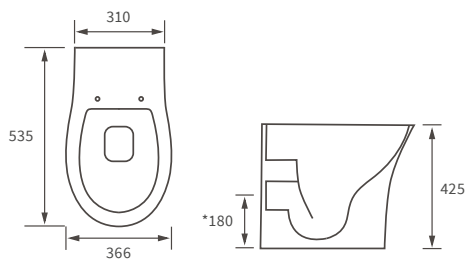

BACK TO WALL PAN

Coupling to soil stack: Straight out and straight down
Distance from soil pipe spigot to wall: 105mm
For use with concealed cistern