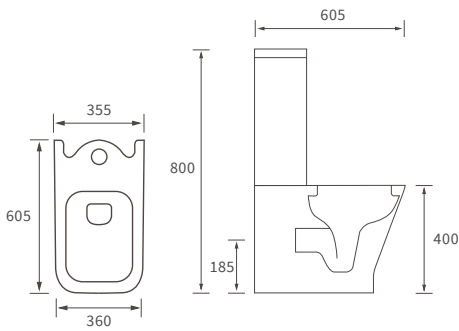

CLOSE COUPLED PAN AND CISTERN

Fully Shrouded

Coupling to soil stack:
Straight out and straight down

Distance from soil pipe spigot to wall: 164mm

Cistern inlet position: Left