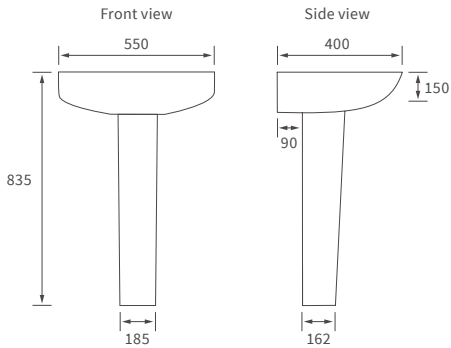

# Tuscany

**BASIN WITH FULL PEDESTAL**

550 x 400mm

**BASIN WITH SEMI PEDESTAL**

550 x 400mm

**BASIN WITH FULL PEDESTAL**

450 x 400mm

**BASIN WITH SEMI PEDESTAL**