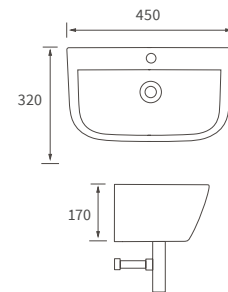

CLOAKROOM BASIN

450 x 320mm