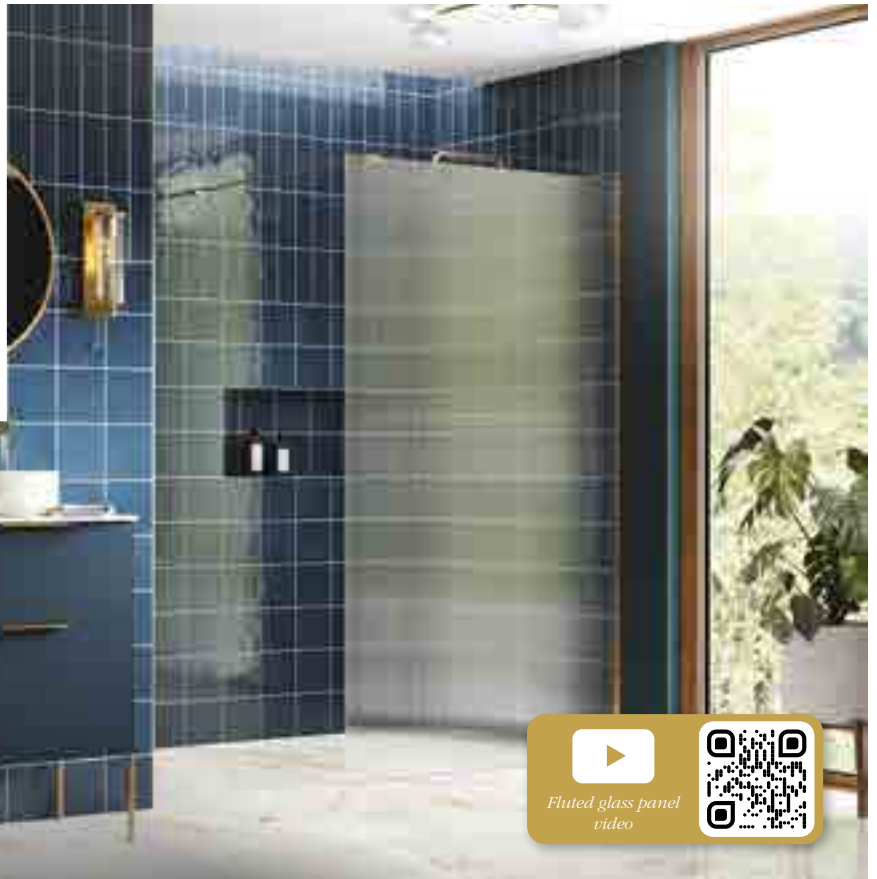

Wetroom panel shown

Fluted glass panel video