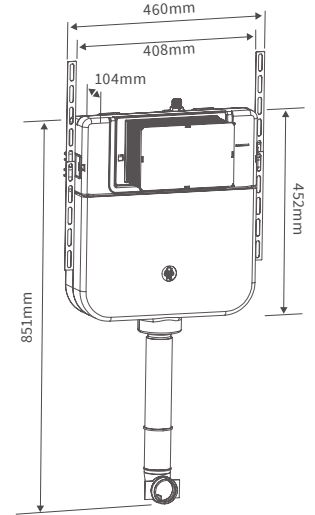

SLIM CONCEALED CISTERN