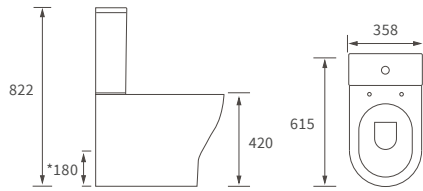

RIMLESS CLOSE COUPLED PAN AND CISTERN FULLY SHROUDED

Lily