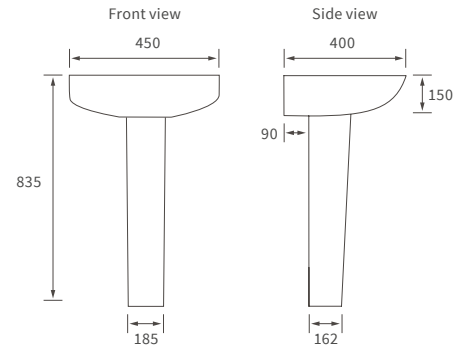

# Tuscany

**BASIN WITH FULL PEDESTAL**

550 x 400mm

**BASIN WITH SEMI PEDESTAL**

550 x 400mm

**BASIN WITH FULL PEDESTAL**

450 x 400mm

**BASIN WITH SEMI PEDESTAL**