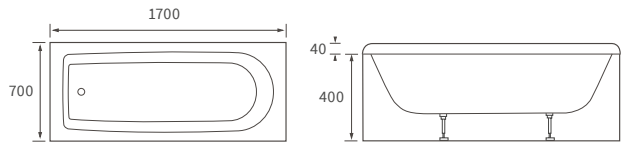

HOUSTON ROUND SINGLE END BATH

Capacity 185 litres