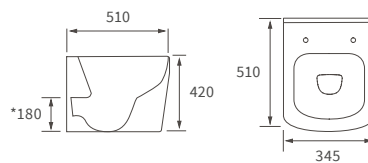

**BACK TO WALL PAN
SHORT PROJECTION**

Back to Wall Pan Coupling to soil stack:
Straight out and straight down
Distance from soil pipe spigot to wall: 105mm
For use with concealed cistern