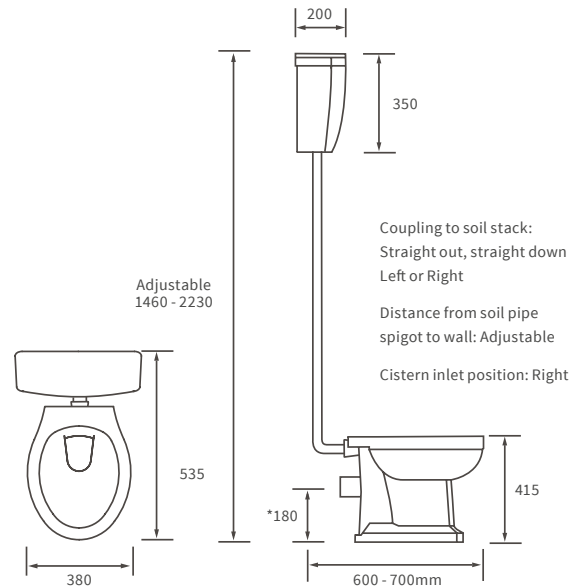

Coupling to soil stack:
Straight out, straight down
Left or Right

Distance from soil pipe
spigot to wall: Adjustable

Cistern inlet position: Right

HIGH LEVEL PAN AND CISTERN