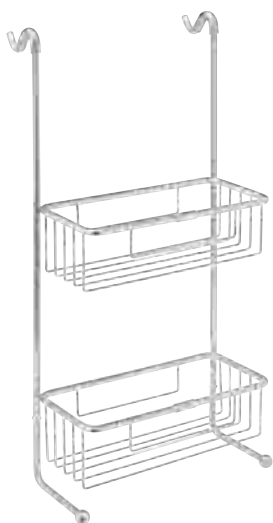

ELENA 2 TIER CORNER CADDY

W210 x H280 x D195mm

Brass construction

Chrome	DIAC0140	£153
Matt Black	DIAC0184	£153
Brushed Brass	DIAC0178	£168

MELATO 2 TIER SHOWER CADDY

W250 x H540 x D175mm

DIAC0144 **£247**

Brass construction