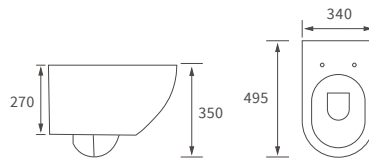

RIMLESS WALL HUNG PAN

Coupling to soil stack: Straight out and straight down
Distance from soil pipe spigot to wall: 105mm
For use with concealed cistern