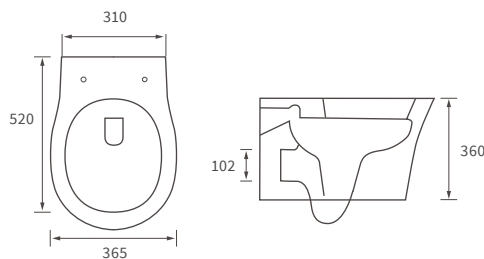

WALL HUNG PAN

Coupling to soil stack: Straight out and straight down
Distance from soil pipe spigot to wall: 75mm
For use with concealed cistern