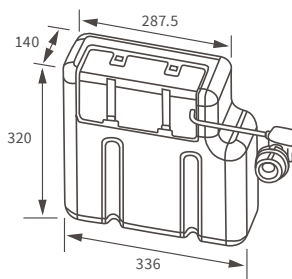

CONCEALED CISTERN - BOTTOM INLET
DIPC0128 Bottom inlet