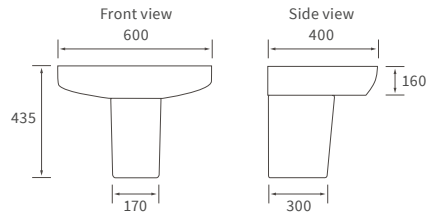

## **BASIN WITH FULL PEDESTAL**

600 x 400mm