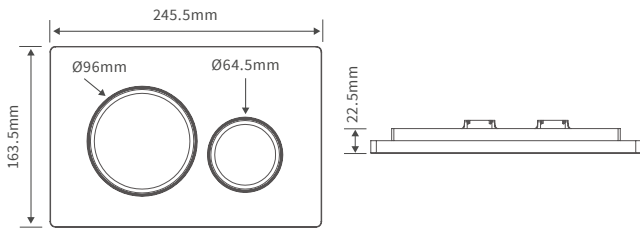

ROUND FLUSHPLATE