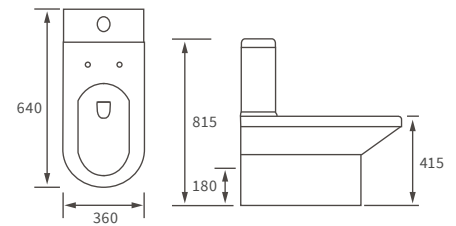

CLOSE COUPLED RIMLESS PAN AND CISTERN FULLY SHROUDED

Coupling to soil stack:
Straight out, straight down

Distance from soil pipe spigot to wall: 180mm

Cistern inlet position: Right