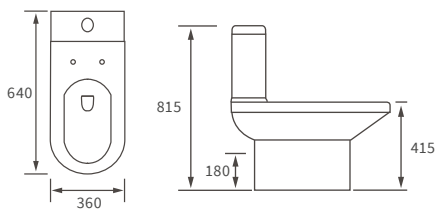

CLOSE COUPLED RIMLESS PAN AND CISTERN

Coupling to soil stack:
Straight out, straight down, Left or Right

Distance from soil pipe spigot to wall: 170mm

Cistern inlet position: Right