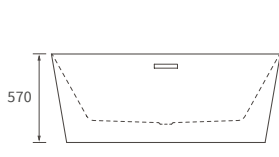

LINTON FLOORSTANDING BATH

Capacity 260 litres