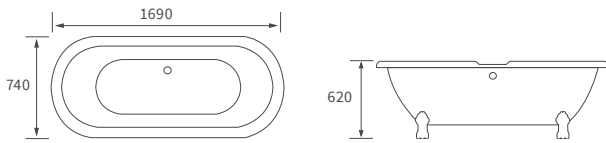

Freestanding baths

RICHMOND DOUBLE END BATH

Capacity 170 litres