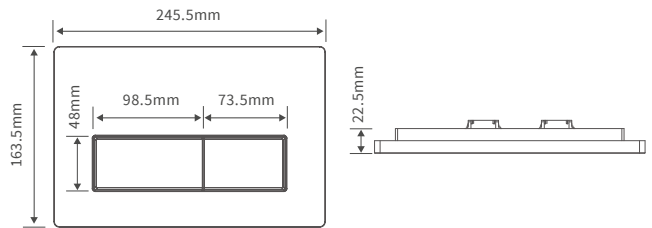

SQUARE FLUSHPLATE