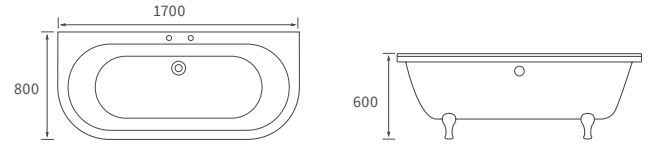

FINCHLEY BATH

Capacity 182 litres