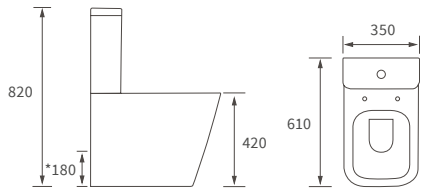

**CLOSE COUPLED WC RIMLESS
FULLY SHROUDED SHORT PROJECTION**

Coupling to soil stack:
Straight out
and straight down
Distance from soil pipe
spigot to wall: 205mm
Cistern inlet position:
Left