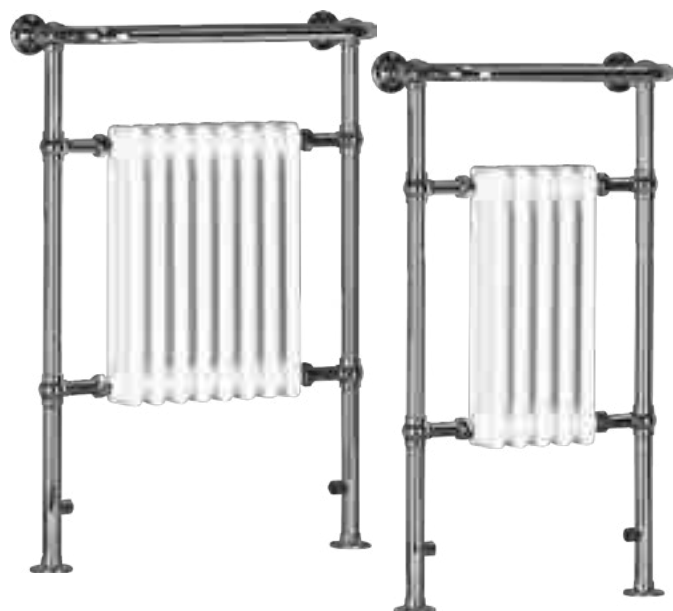

ETERNO²

W538 x H963 x D230mm

DIRA0220 White BTU's: 1246 **£504**

W673 x H963 x D230mm

DIRA0218 White BTU's: 1778 **£552**