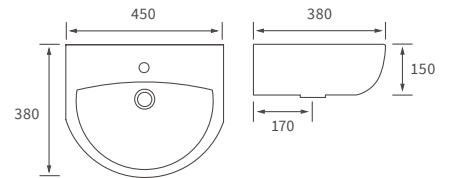

CLOAKROOM BASIN

450 x 380mm