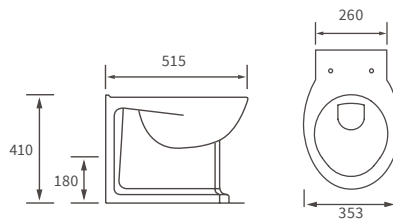

BACK TO WALL PAN

Coupling to soil stack: Straight out and straight down

Distance from soil pipe spigot to wall: 100mm

For use with concealed cistern