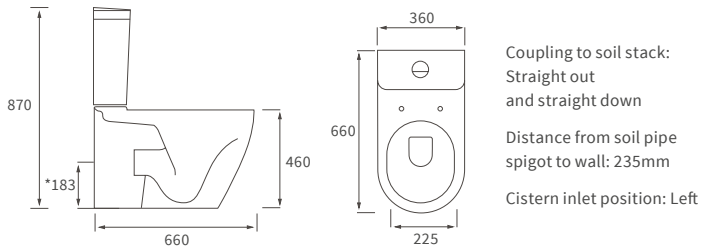

# Cilantro

**BASIN WITH FULL PEDESTAL**

555 x 430mm

**BASIN WITH SEMI PEDESTAL**

555 x 430mm

**SEMI RECESSED BASIN**

555 x 435mm

**RIMLESS CLOSE COUPLED PAN AND CISTERN FULLY SHROUDED**