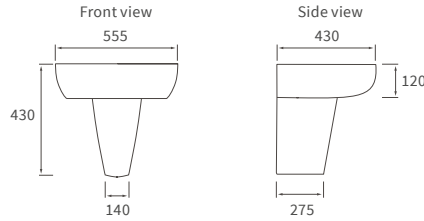

# Cilantro

**BASIN WITH FULL PEDESTAL**

555 x 430mm

**BASIN WITH SEMI PEDESTAL**

555 x 430mm

**SEMI RECESSED BASIN**

555 x 435mm

**RIMLESS CLOSE COUPLED PAN AND CISTERN FULLY SHROUDED**