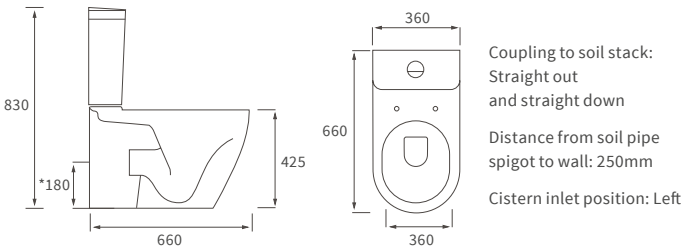

# Cilantro

**BASIN WITH FULL PEDESTAL**

555 x 430mm

**BASIN WITH SEMI PEDESTAL**

555 x 430mm

**SEMI RECESSED BASIN**

555 x 435mm

**RIMLESS CLOSE COUPLED PAN AND CISTERN FULLY SHROUDED**