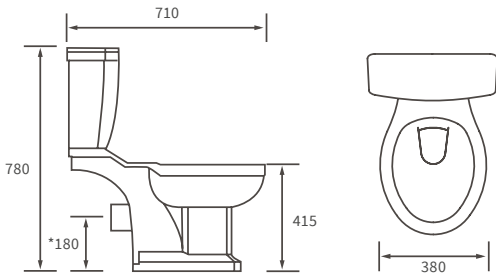

Sherbourne

CLOSE COUPLED PAN AND CISTERN

Coupling to soil stack: Straight out, straight down, Left or Right

Distance from soil pipe spigot to wall: 130mm

Cistern inlet position: Left