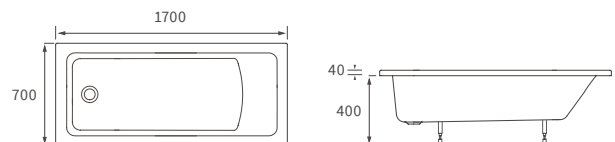

HOUSTON SQUARE SINGLE END BATH

Capacity 230 litres