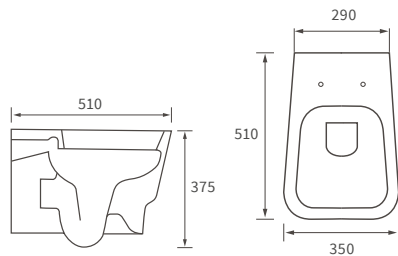

WALL HUNG PAN

Coupling to soil stack: Straight out and straight down

Distance from soil pipe spigot to wall: 85mm

For use with concealed cistern