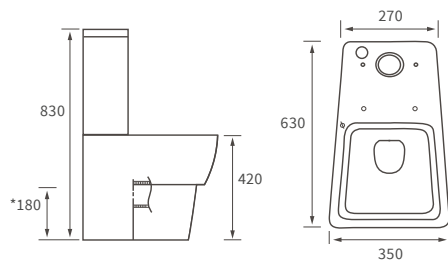

CLOSE COUPLED PAN AND CISTERN

Coupling to soil stack: Straight out and straight down

Distance from soil pipe spigot to wall: 225mm

Cistern inlet position: Left