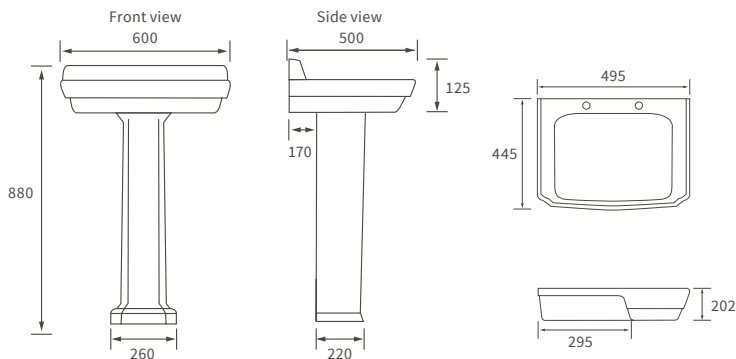

## BASIN WITH FULL PEDESTAL

600 x 500mm