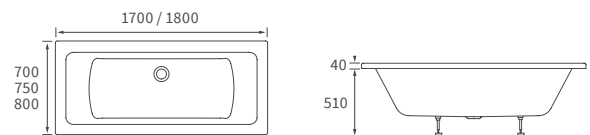

NAVARRE LUXURY DOUBLE END BATH

Capacity 1700 x 700 - 205 litres, 1700 x 750 - 215 litres,
1700 x 800 - 225 litres, 1800 x 800 - 235 litres