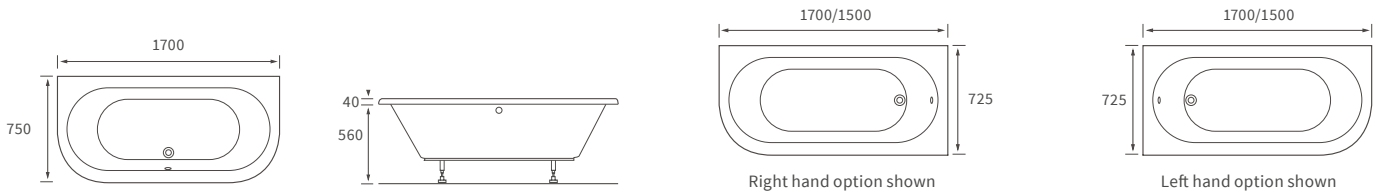

Back to wall baths

SANIBEL BACK TO WALL BATH

Capacity 205 litres

SARASOTA BACK TO WALL BATH

Capacity 1695 x 745mm - 195 litres

Capacity 1500 x 745mm - 165 litres