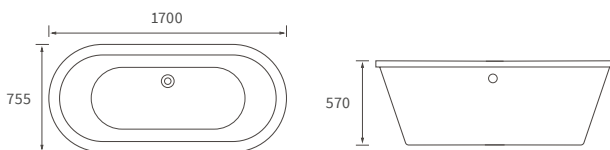

SAVOY SKIRTED BATH

Capacity 180 litres