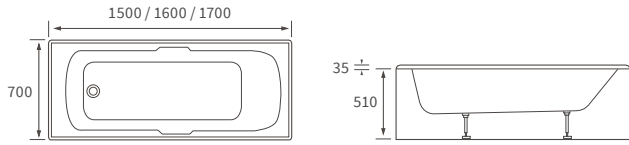

Single end baths

BALTIMORE SINGLE END BATH

Capacity 1500mm - 160 litres, 1600mm - 170 litres, 1700mm - 190 litres