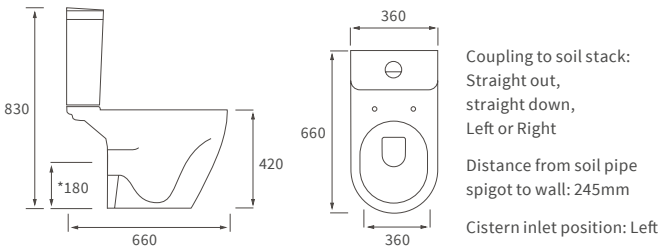

RIMLESS CLOSE COUPLED PAN AND CISTERN OPEN BACK