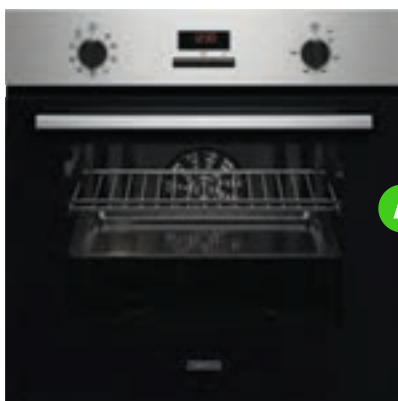

£361.54

PJH0235/00

A

ZANUSSI
ZOHHE2X2
Single Electric Oven
LZA21021
See page 164