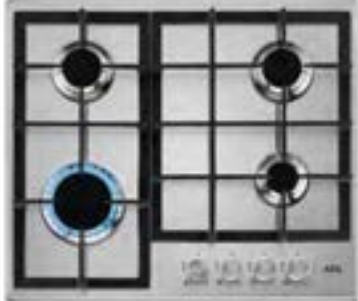

HGB64200SM 60cm Gas Hob

- 4 gas burners
- Rotary dials
- Cast iron pan supports
- Flame failure device
- H40 x W594 x D510mm
- Stainless steel

£361.54

PJH0235/00

LAE37011

HGB95522YM 90cm Gas Hob

- 5 gas burners
- Rotary dials
- Cast iron pan supports
- 3kW wok burner
- Automatic ignition
- Step power
- H60 x W857 x D520mm
- Stainless steel

£684.62

PJH0445/00

LAE37017

HK624010FB 60cm Ceramic Hob

- 4 ceramic zones
- Touch control
- Child lock
- Residual heat indicators
- Flush finish
- H38 x W590 x D520mm
- Black

£460.00

PJH0299/00

LAE21468

HK834060XB 80cm Ceramic Hob

- 4 ceramic zones
- Touch control
- Child lock
- Residual heat indicators
- Stainless steel frame
- Automax
- Multi-purpose zones
- Timer
- Black

£684.62

PJH0445/00

LAE35003

DKB4650M 60cm Chimney Hood

- 603m³/h max extraction
- 69dB(A) noise level
- 3 speed settings
- 2x LED lights
- Push button control
- H665 x W598 x D500mm
- Stainless steel

£383.08

PJH0249/00

LAE48014

DKB4950M 90cm Chimney Hood

- 603m³/h max extraction
- 69dB(A) noise level
- 3 speed settings
- 2x LED lights
- Push button control
- H665 x W898 x D500mm
- Stainless steel

£453.85

PJH0295/00

LAE48015

DKB5660HM 60cm Chimney Hood

- 352m³/h max extraction
- 55dB(A) noise level
- 3 speed settings plus boost
- 2x LED lights
- Touch control
- Hob2Hood
- Breeze function
- H140 x W598 x D500mm
- Stainless steel

£592.31

PJH0385/00

LAE25857

DKB5960HM 90cm Chimney Hood

- 352m³/h max extraction
- 55dB(A) noise level
- 3 speed settings plus boost
- 2x LED lights
- Touch control
- Hob2Hood
- Breeze function
- H140 x W898 x D500mm
- Stainless steel

£653.85

PJH0425/00

LAE25858

DBE5661HG 60cm Box Chimney Hood

- 400m³/h max extraction
- 66dB(A) noise level
- 3 speed settings plus boost
- 2x LED Spotlight lights
- Hob-Hood & touch control
- Breeze function
- H60 x W598 x D455mm
- Stainless steel

£767.69

PJH0499/00

LAE48026

DBE5761HG 70cm Box Chimney Hood

- 400m³/h max extraction
- 66dB(A) noise level
- 3 speed settings plus boost
- 2x LED Spotlight lights
- Hob-Hood & touch control
- Breeze function
- H60 x W698 x D455mm
- Stainless steel

£823.08

PJH0535/00

LAE48025

DBE5961HG 90cm Box Chimney Hood

- 400m³/h max extraction
- 66dB(A) noise level
- 3 speed settings plus boost
- 2x LED Spotlight lights
- Hob-Hood & touch control
- Breeze function
- H60 x W898 x D455mm
- Stainless steel

£860.00

PJH0559/00

LAE48021

Energy Rating **A**

Prices shown are RRP excluding VAT

VISIT THE PARTNERS PORTAL FOR FULL SPECS, UP-TO-DATE PRICES, GREAT OFFERS AND TENS OF THOUSANDS MORE PRODUCTS AVAILABLE 24HRS A DAY.

* Our prices are updated regularly and may be different to those above. For the most up-to-date prices visit Partners.pjh.uk

Partners.pjh.uk