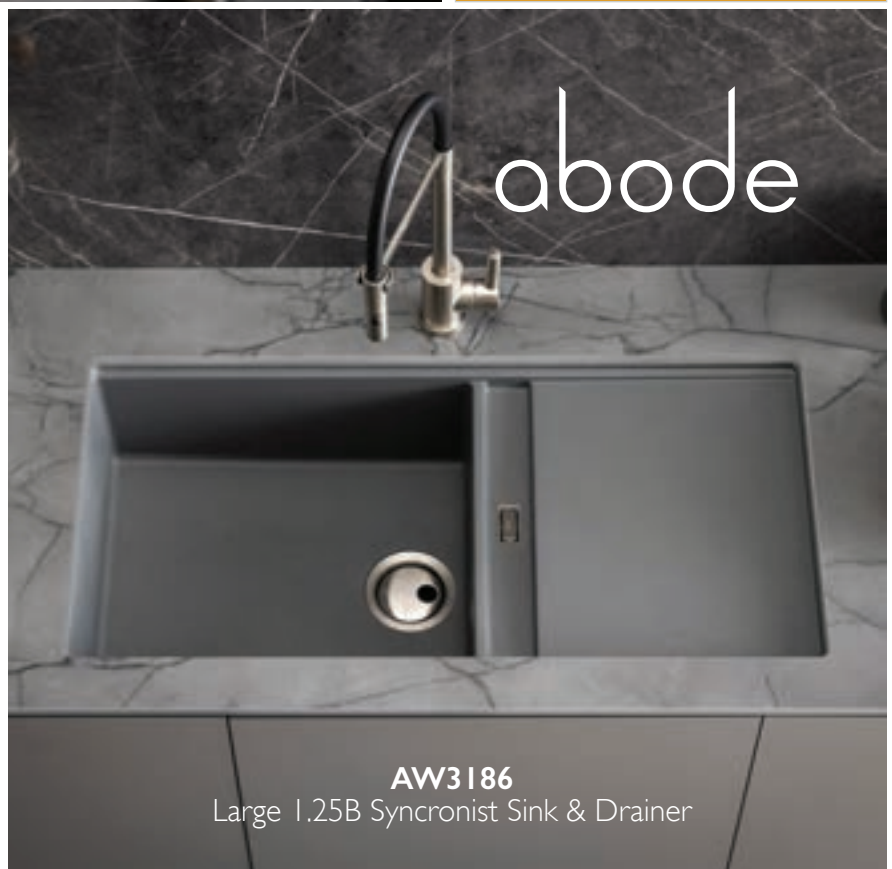

**Also available in:**  
White (AW3185)  
Metallic Black (AW3187)

**From** PJH0184/50  
**£307.50**

**AW3186**

All options available online

**AW3186**  
Large 1.25B Synchronist Sink & Drainer

Energy Rating **A**