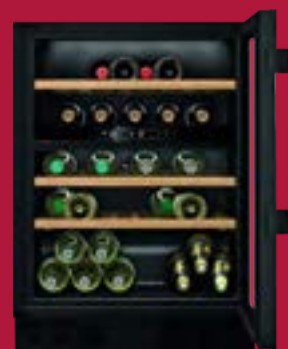

See page 55

Neff Wine Coolers

NEFF N70  
30cm Wine Cooler  
KU9202HFOG LNE80500

£813.85  
PJH0529/00  
See page 73

NEFF N70  
60cm Wine Cooler  
KU9213HGOG LNE80501

£1,260.00  
PJH0819/00  
See page 73

**BOSCH**  
Invented for life