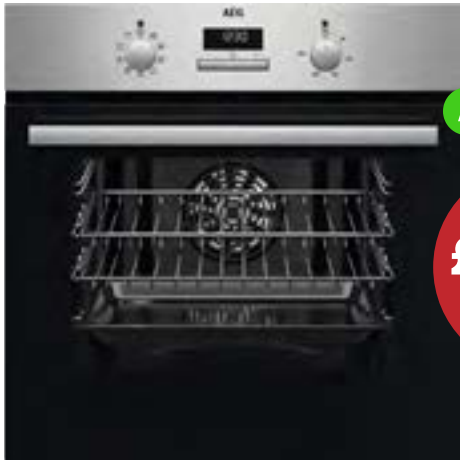

LAE21021
See page 151

A

£552.31

PJH0359/00

LAE31009
See page 153