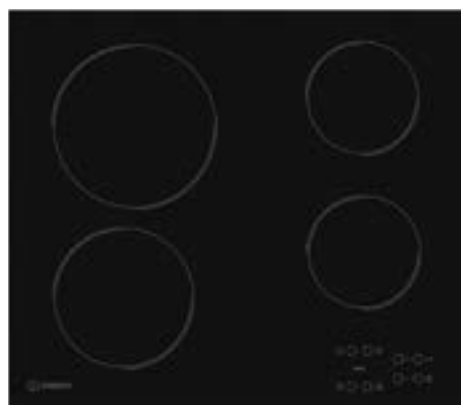

£192.31
PJH0125/00

See page 123