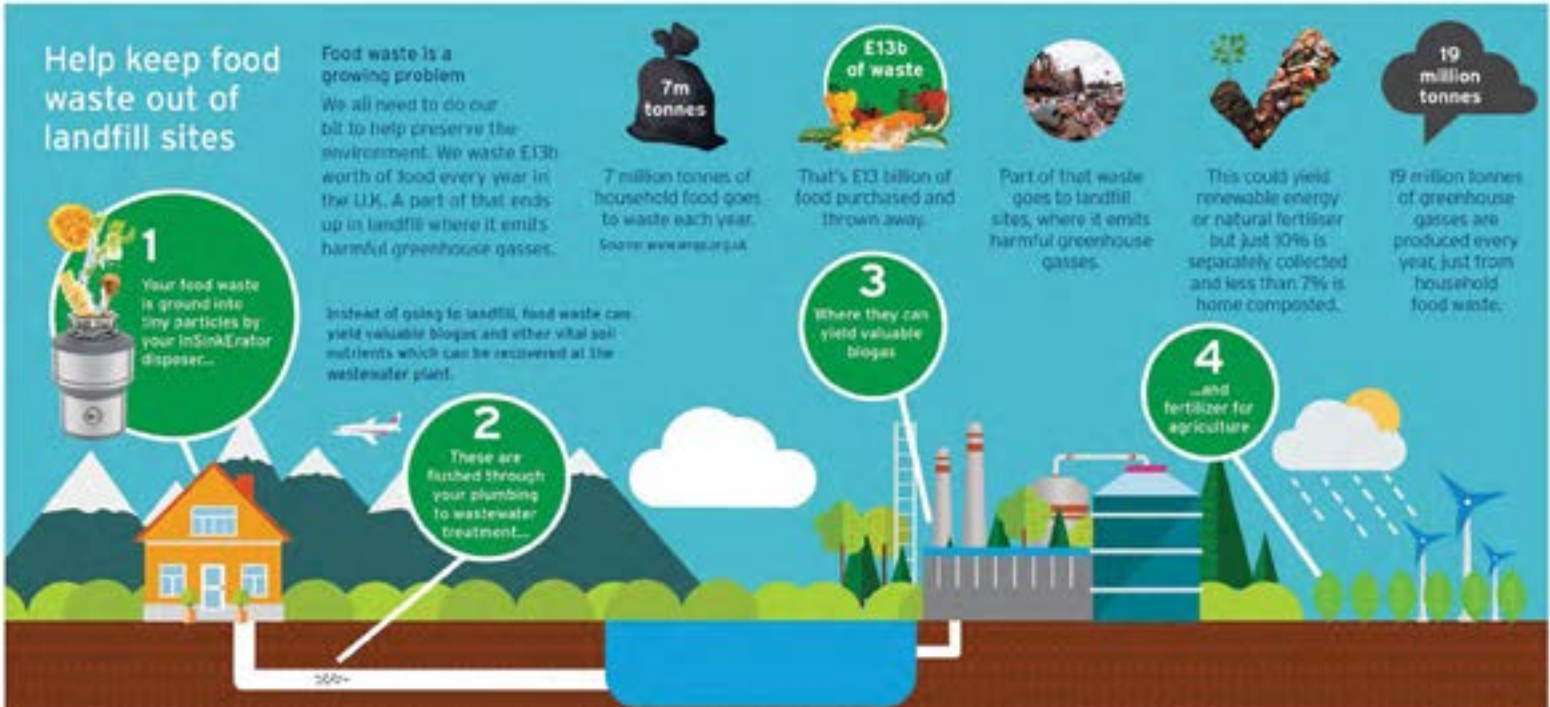

in sink erator®

solutions for sinks

Our food waste disposers and steaming hot water taps are designed for modern living and busy lifestyles. Whether you are a small or large family, love entertaining or live on your own, these appliances will suit any style of kitchen.

The Government plans for separate food waste collections for every UK household ultimately mean that smelly food waste will be collecting in a caddy in your kitchen. You can avoid this by installing a waste disposal unit, eliminating food waste instantly.

The ultimate in food waste disposal (see page 167)

PREMIUM 700SR LIS182
£453.85 PJH0295/00

PREMIUM 550SR LIS180
£284.62 PJH0185/00

MODEL S460 LIS178
£207.69 PJH0135/00

NEW

NEW

NEW