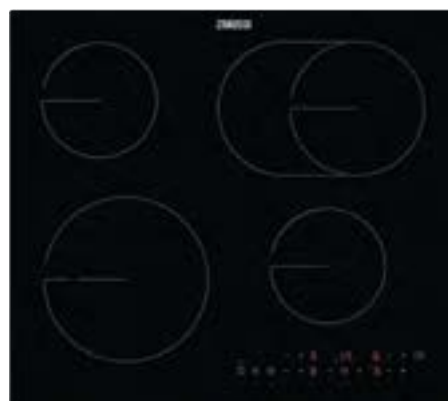

£300.00

PJH0195/00