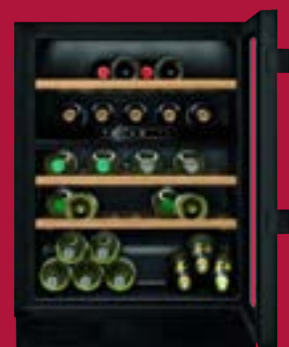

See page 57

Neff Wine Coolers

NEFF N70
30cm Wine Cooler
KU9202HFOG LNE80500

£844.62
PJH0529/00
See page 77

NEFF N70
60cm Wine Cooler
KU9213HGOG LNE80501

£1,306.15
PJH0819/00
See page 77

BOSCH
Invented for life