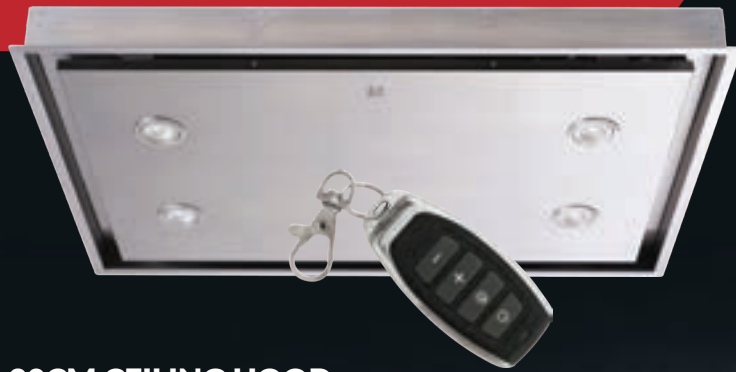

STAR BUYS

UP TO 27% OFF

90CM CEILING HOOD

PRCH301

See page 26

- ⊕ Extraction rate: 718m³/h
- ⊕ Remote control switch
- ⊕ 3 speed settings and booster function
  - 4x 1W LED bulbs
  - 69dB(A)
  - Energy rating: B
  - Can be recirculated with carbon filter (PRF008)
  - Optional ducting kit available (PRDK150)

10%
OFF

B

STAR BUY
£538.46
PJH0309/00

SINGLE ELECTRIC PYROLYTIC OVEN

PRSO110

See page 22

3%
OFF

- 76 litre capacity
- Full touch control
- White LED display
- Live digital temperature reading
- Quadruple glazed for easy cleaning
- Telescopic rails (optional extra)
- Energy rating: A

A