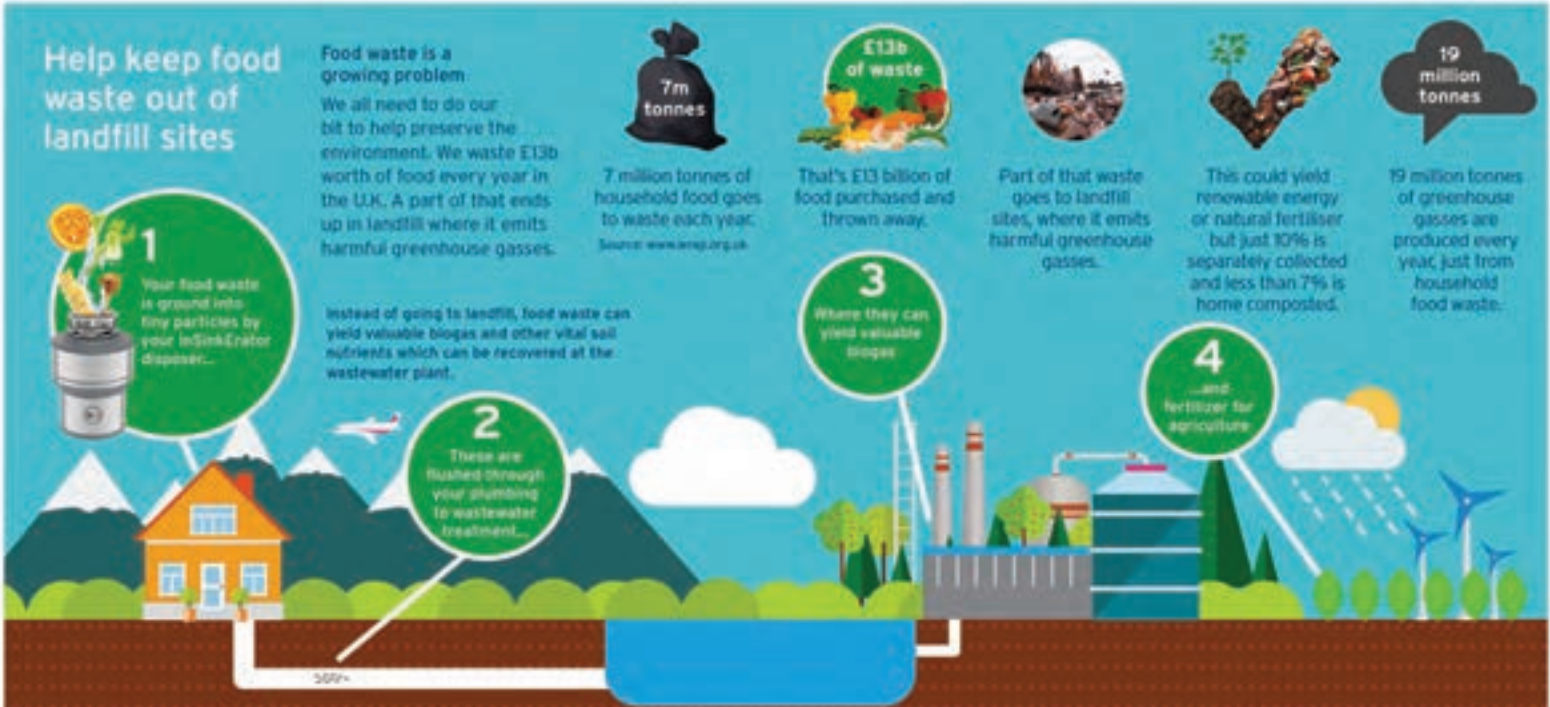

Our food waste disposers and steaming hot water taps are designed for modern living and busy lifestyles. Whether you are a small or large family, love entertaining or live on your own, these appliances will suit any style of kitchen.

The Government plans for separate food waste collections for every UK household ultimately mean that smelly food waste will be collecting in a caddy in your kitchen. You can avoid this by installing a waste disposal unit, eliminating food waste instantly.

The ultimate in food waste disposal (see page 183)

MODEL 66 LIS172
£460.00 PJH0295/00

MODEL 56 LIS170
£290.77 PJH0179/00

MODEL 46 LIS174
£207.69 PJH0129/00