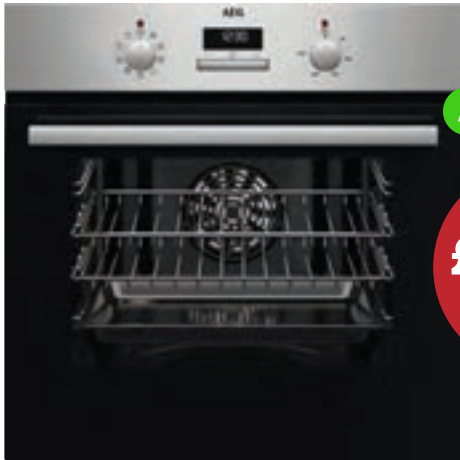

PJH0195/00

WHIRLPOOL

GMA 6422/IX
60cm Gas Hob

LWH3712

See page 141

AEG
BEB23101XM
Single Electric Oven

LAE21021
See page 163

A